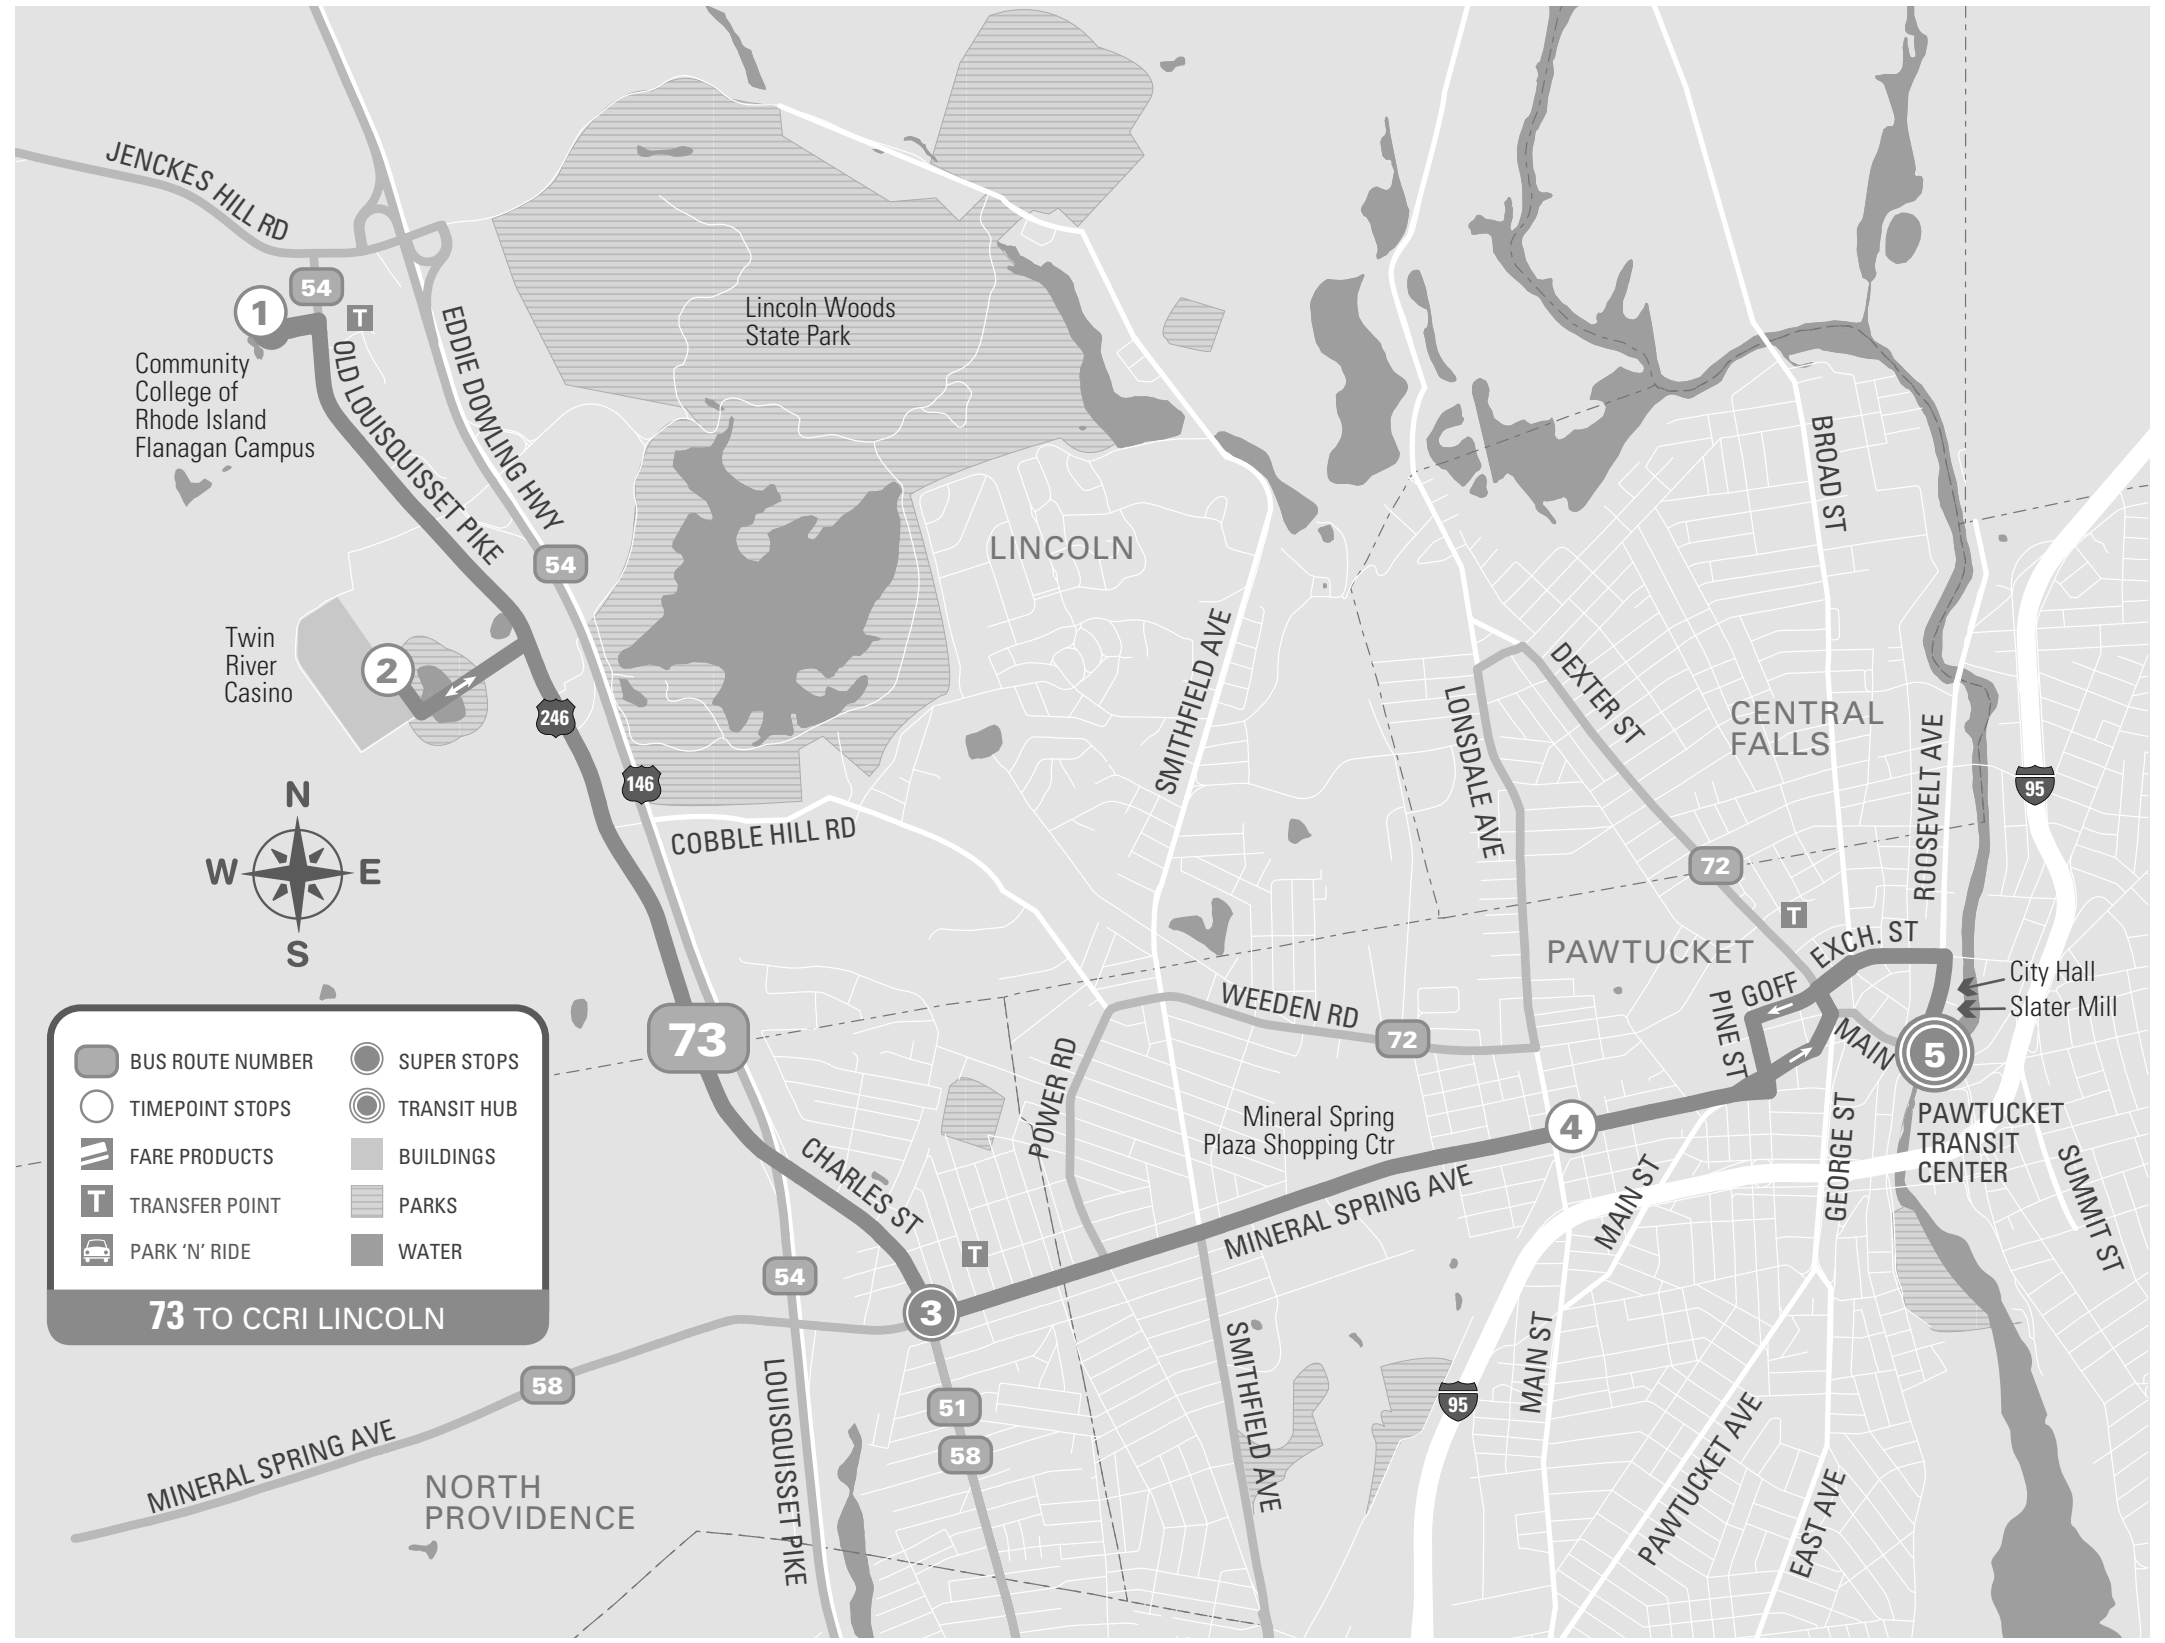

# Mineral Spring / Twin River / CCRI

URBAN SERVICE

MAJOR STOPS

- ① CCRI Lincoln
- ② Twin River
- ③ Mineral Spring & Charles
- ④ Mineral Spring & Lonsdale
- ⑤ PAWTUCKET TRANSIT CENTER or SLATER MILL STOP

Effective 8/29/15 • Printed 8/29/15

**INFO**  
 Log on at [RIPTA.COM](http://RIPTA.COM)  
  
 RHODE ISLAND PUBLIC TRANSIT AUTHORITY

		①	②	③	④	⑤	
Timepoint Stops		CCRI Lincoln	Twin River	Mineral Spring & Charles	Mineral Spring & Lonsdale	PAWTUCKET TRANSIT CTR.	
TRANSFER			51, 54	51, 58		HUB	
MONDAY TO FRIDAY	AM	a	.....	6:58 (Shea HS)	7:03	7:08	
			6:51	6:56	7:01	7:07	7:13
			7:51	7:56	8:01	8:07	8:13
			8:51	8:56	9:01	9:07	9:13
			9:51	9:56	10:01	10:07	10:13
	PM		10:51	10:56	11:01	11:07	11:13
			11:51	11:56	12:01	12:07	12:13
			12:51	12:56	1:01	1:07	1:13
			1:51	1:56	2:01	2:07	2:13
			2:51	2:56	3:01	3:07	3:13
	3:51	3:56	4:01	4:07	4:13		
	4:51	4:56	5:01	5:07	5:13		
	5:53	5:58	6:03	6:08	6:13		
	6:53	6:58	7:03	7:08	7:13		

**Bus Schedule Information • Para información llame:**

**401-781-9400 or 401-747-3529 TDD**  
**www.ripta.com**

\*Subject to change

		5	4	3	2	1
Timepoint Stops		PAWTUCKET SLATER MILL STOP	Mineral Spring & Lonsdale	Mineral Spring & Charles	Twin River	CCRI Lincoln
TRANSFER		HUB		51, 58	51, 54	
MONDAY TO FRIDAY	AM	7:15	7:22	7:28	7:33	7:38
		8:15	8:22	8:28	8:33	8:38
		9:15	9:22	9:28	9:33	9:38
		10:15	10:22	10:28	10:33	10:38
		11:15	11:22	11:28	11:33	11:38
	PM	12:15	12:22	12:28	12:33	12:38
		1:15	1:22	1:28	1:33	1:38
		2:15	2:22	2:28	2:33	2:38
		3:15	3:22	3:28	3:33	3:38
		4:15	4:22	4:28	4:33	4:38
5:15	5:22	5:28	5:33	5:38		
6:15	6:22	6:28	6:33	6:38		
7:15	7:22	7:28	7:33	7:38		