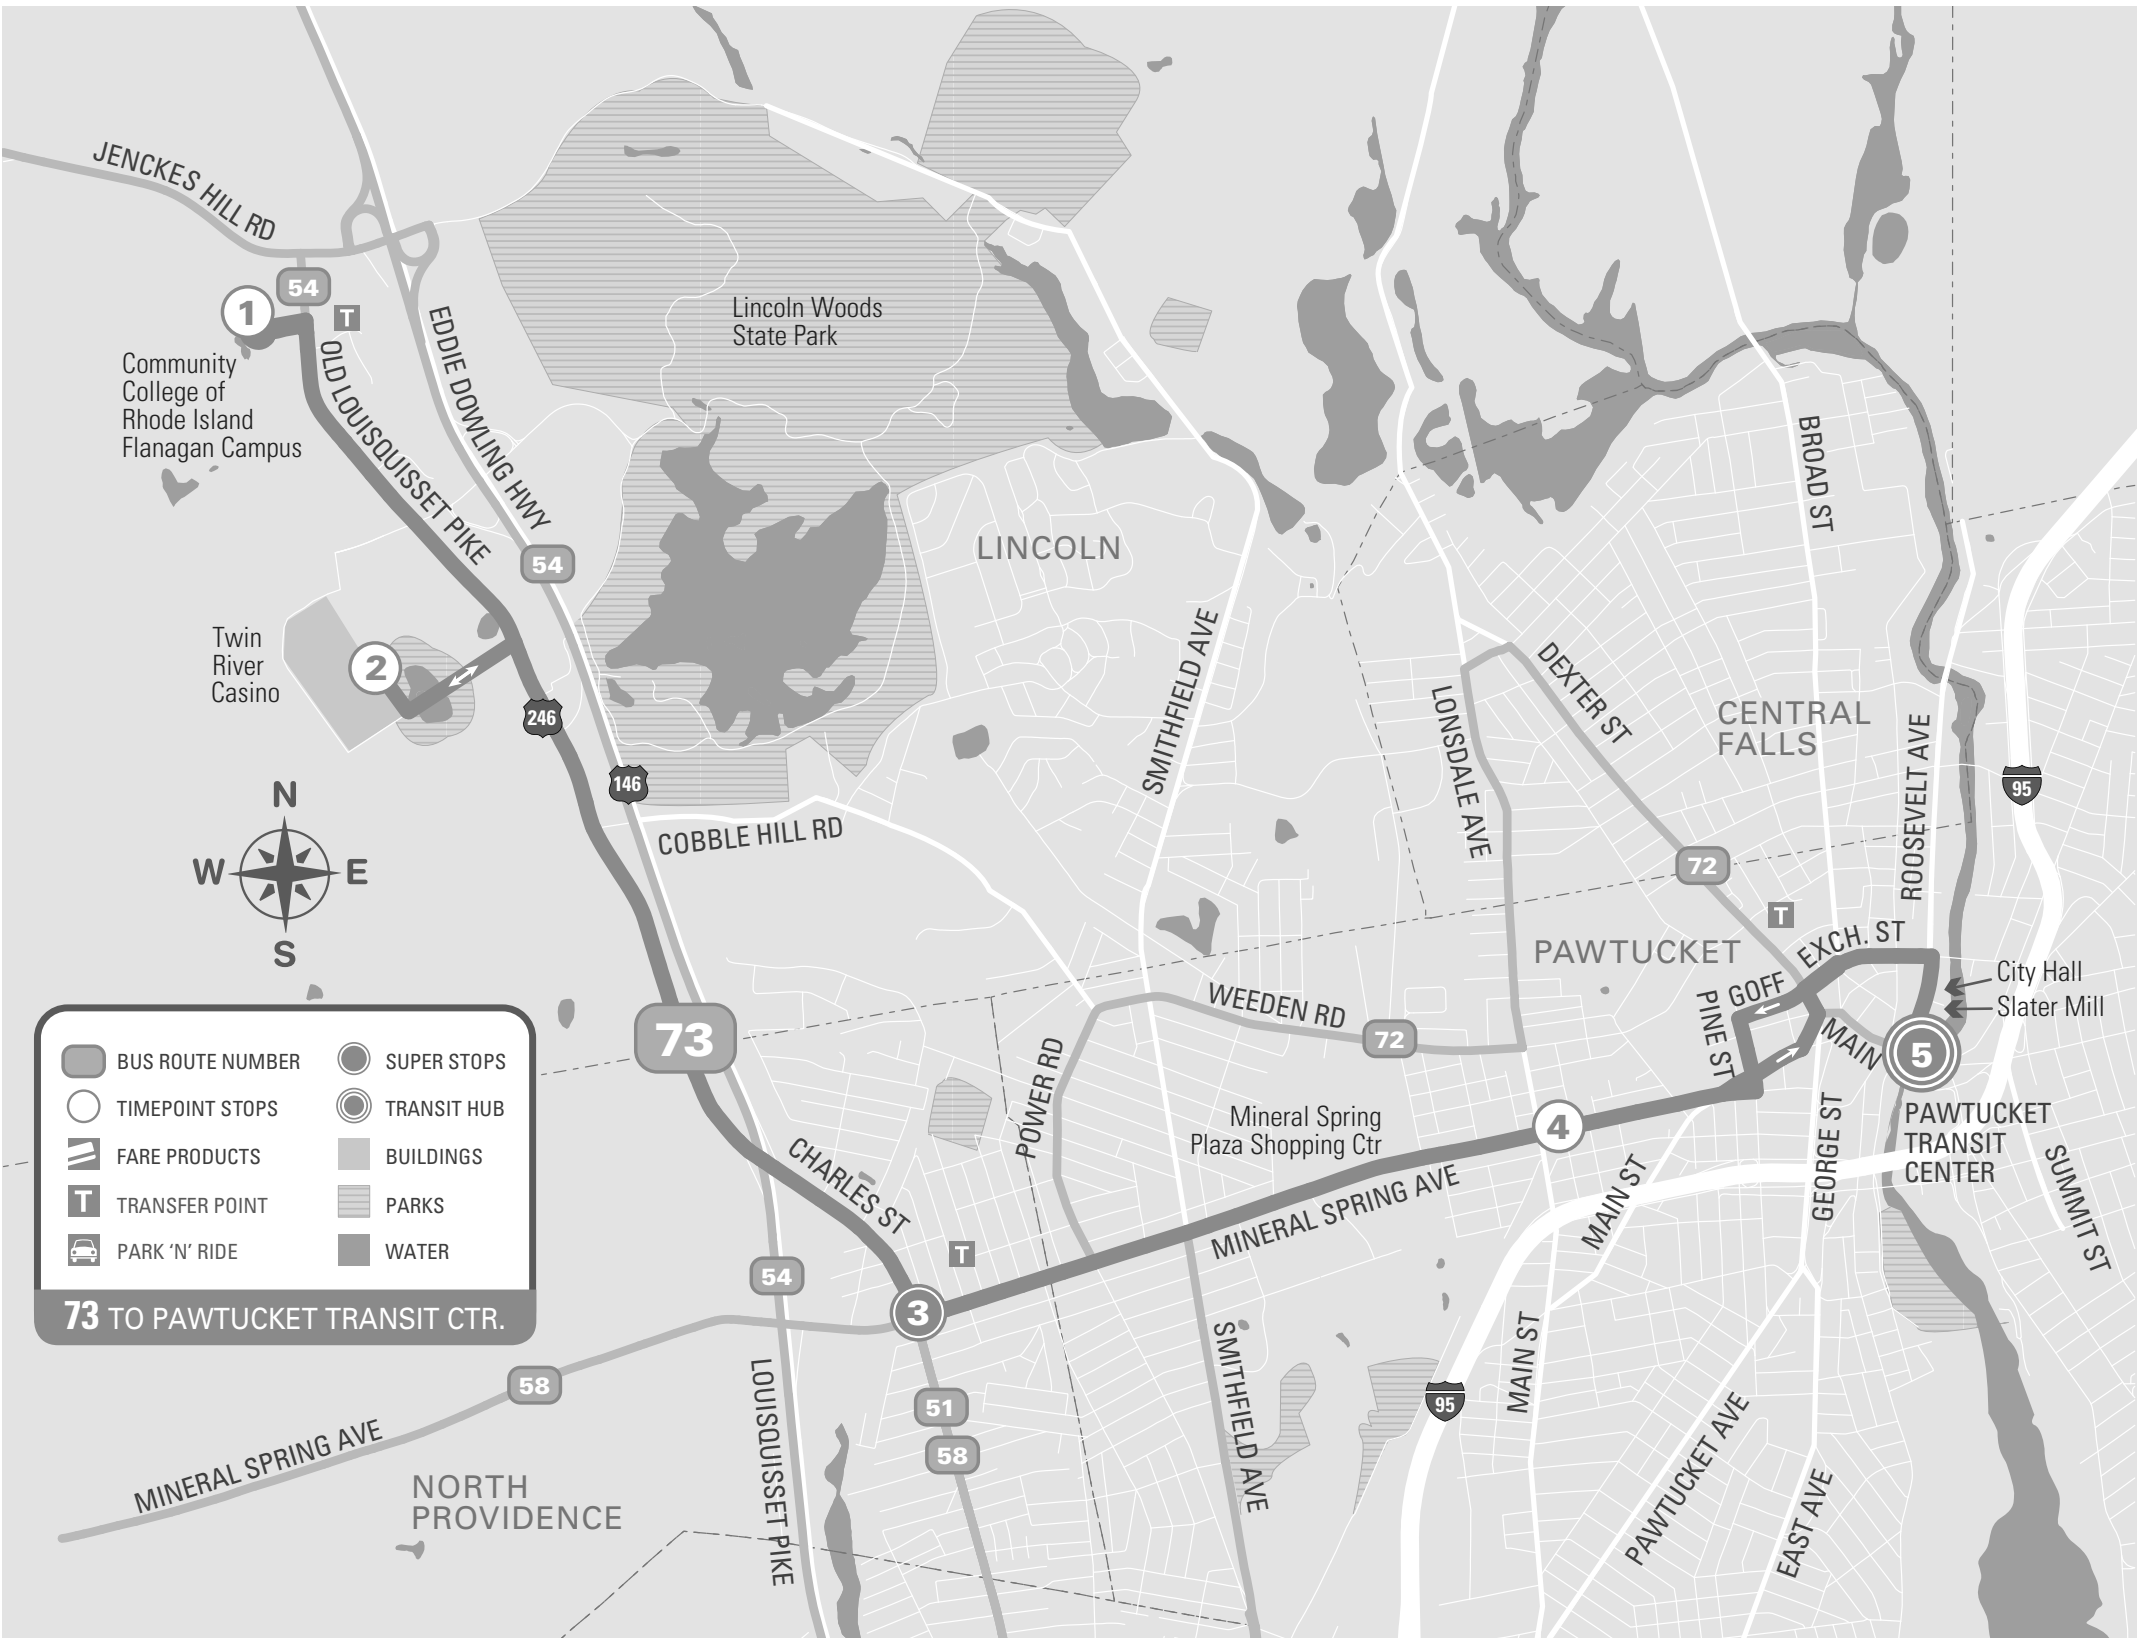

Effective 8/29/15 • Printed 8/29/15

FREQUENCY
Monday to Friday 7a-7:30p: 60 minutes
Saturday, Sunday & Holiday: No Service

FARES
Single Trip: $2.00
Transfer: $0.50 valid for 2 hours
1 Day Pass: $6 onboard only
7 Day Pass: $23 onboard only

INFO
Log on at RIPTA.COM

RHODE ISLAND PUBLIC TRANSIT AUTHORITY

		①	②	③	④	⑤	
Timepoint Stops		CCRI Lincoln	Twin River	Mineral Spring & Charles	Mineral Spring & Lonsdale	PAWTUCKET TRANSIT CTR.	
TRANSFER			51, 54	51, 58		HUB	
MONDAY TO FRIDAY	AM	a	.....	6:58 (Shea HS)	7:03	7:08	
			6:51	6:56	7:01	7:07	7:13
			7:51	7:56	8:01	8:07	8:13
			8:51	8:56	9:01	9:07	9:13
			9:51	9:56	10:01	10:07	10:13
	PM		10:51	10:56	11:01	11:07	11:13
			11:51	11:56	12:01	12:07	12:13
			12:51	12:56	1:01	1:07	1:13
			1:51	1:56	2:01	2:07	2:13
			2:51	2:56	3:01	3:07	3:13
	3:51	3:56	4:01	4:07	4:13		
	4:51	4:56	5:01	5:07	5:13		
	5:53	5:58	6:03	6:08	6:13		
	6:53	6:58	7:03	7:08	7:13		

(a) Trip operates when Providence Public Schools are in session. (Note final destination)

SATURDAY / SUNDAY / HOLIDAY: No Service

2015 Holidays

RIPTA will operate Sunday / Holiday service on the following days:

- **New Years Day** - Thursday, January 1
- **Dr. Martin Luther King Jr. Day** - Monday, January 19
- **Memorial Day** - Monday, May 25
- **Independence Day** - Saturday, July 4
- **Victory Day** - Monday, August 10
- **Labor Day** - Monday, September 7
- **Columbus Day** - Monday, October 12
- **Veterans' Day** - Wednesday, November 11
- **Thanksgiving Day** - Thursday, November 26
- **Christmas Day** - Friday, December 25

73 TO PAWTUCKET TRANSIT CTR.

- BUS ROUTE NUMBER
- TIMEPOINT STOPS
- TRANSFER POINT
- PARK 'N' RIDE
- SUPER STOPS
- TRANSIT HUB
- BUILDINGS
- PARKS
- WATER