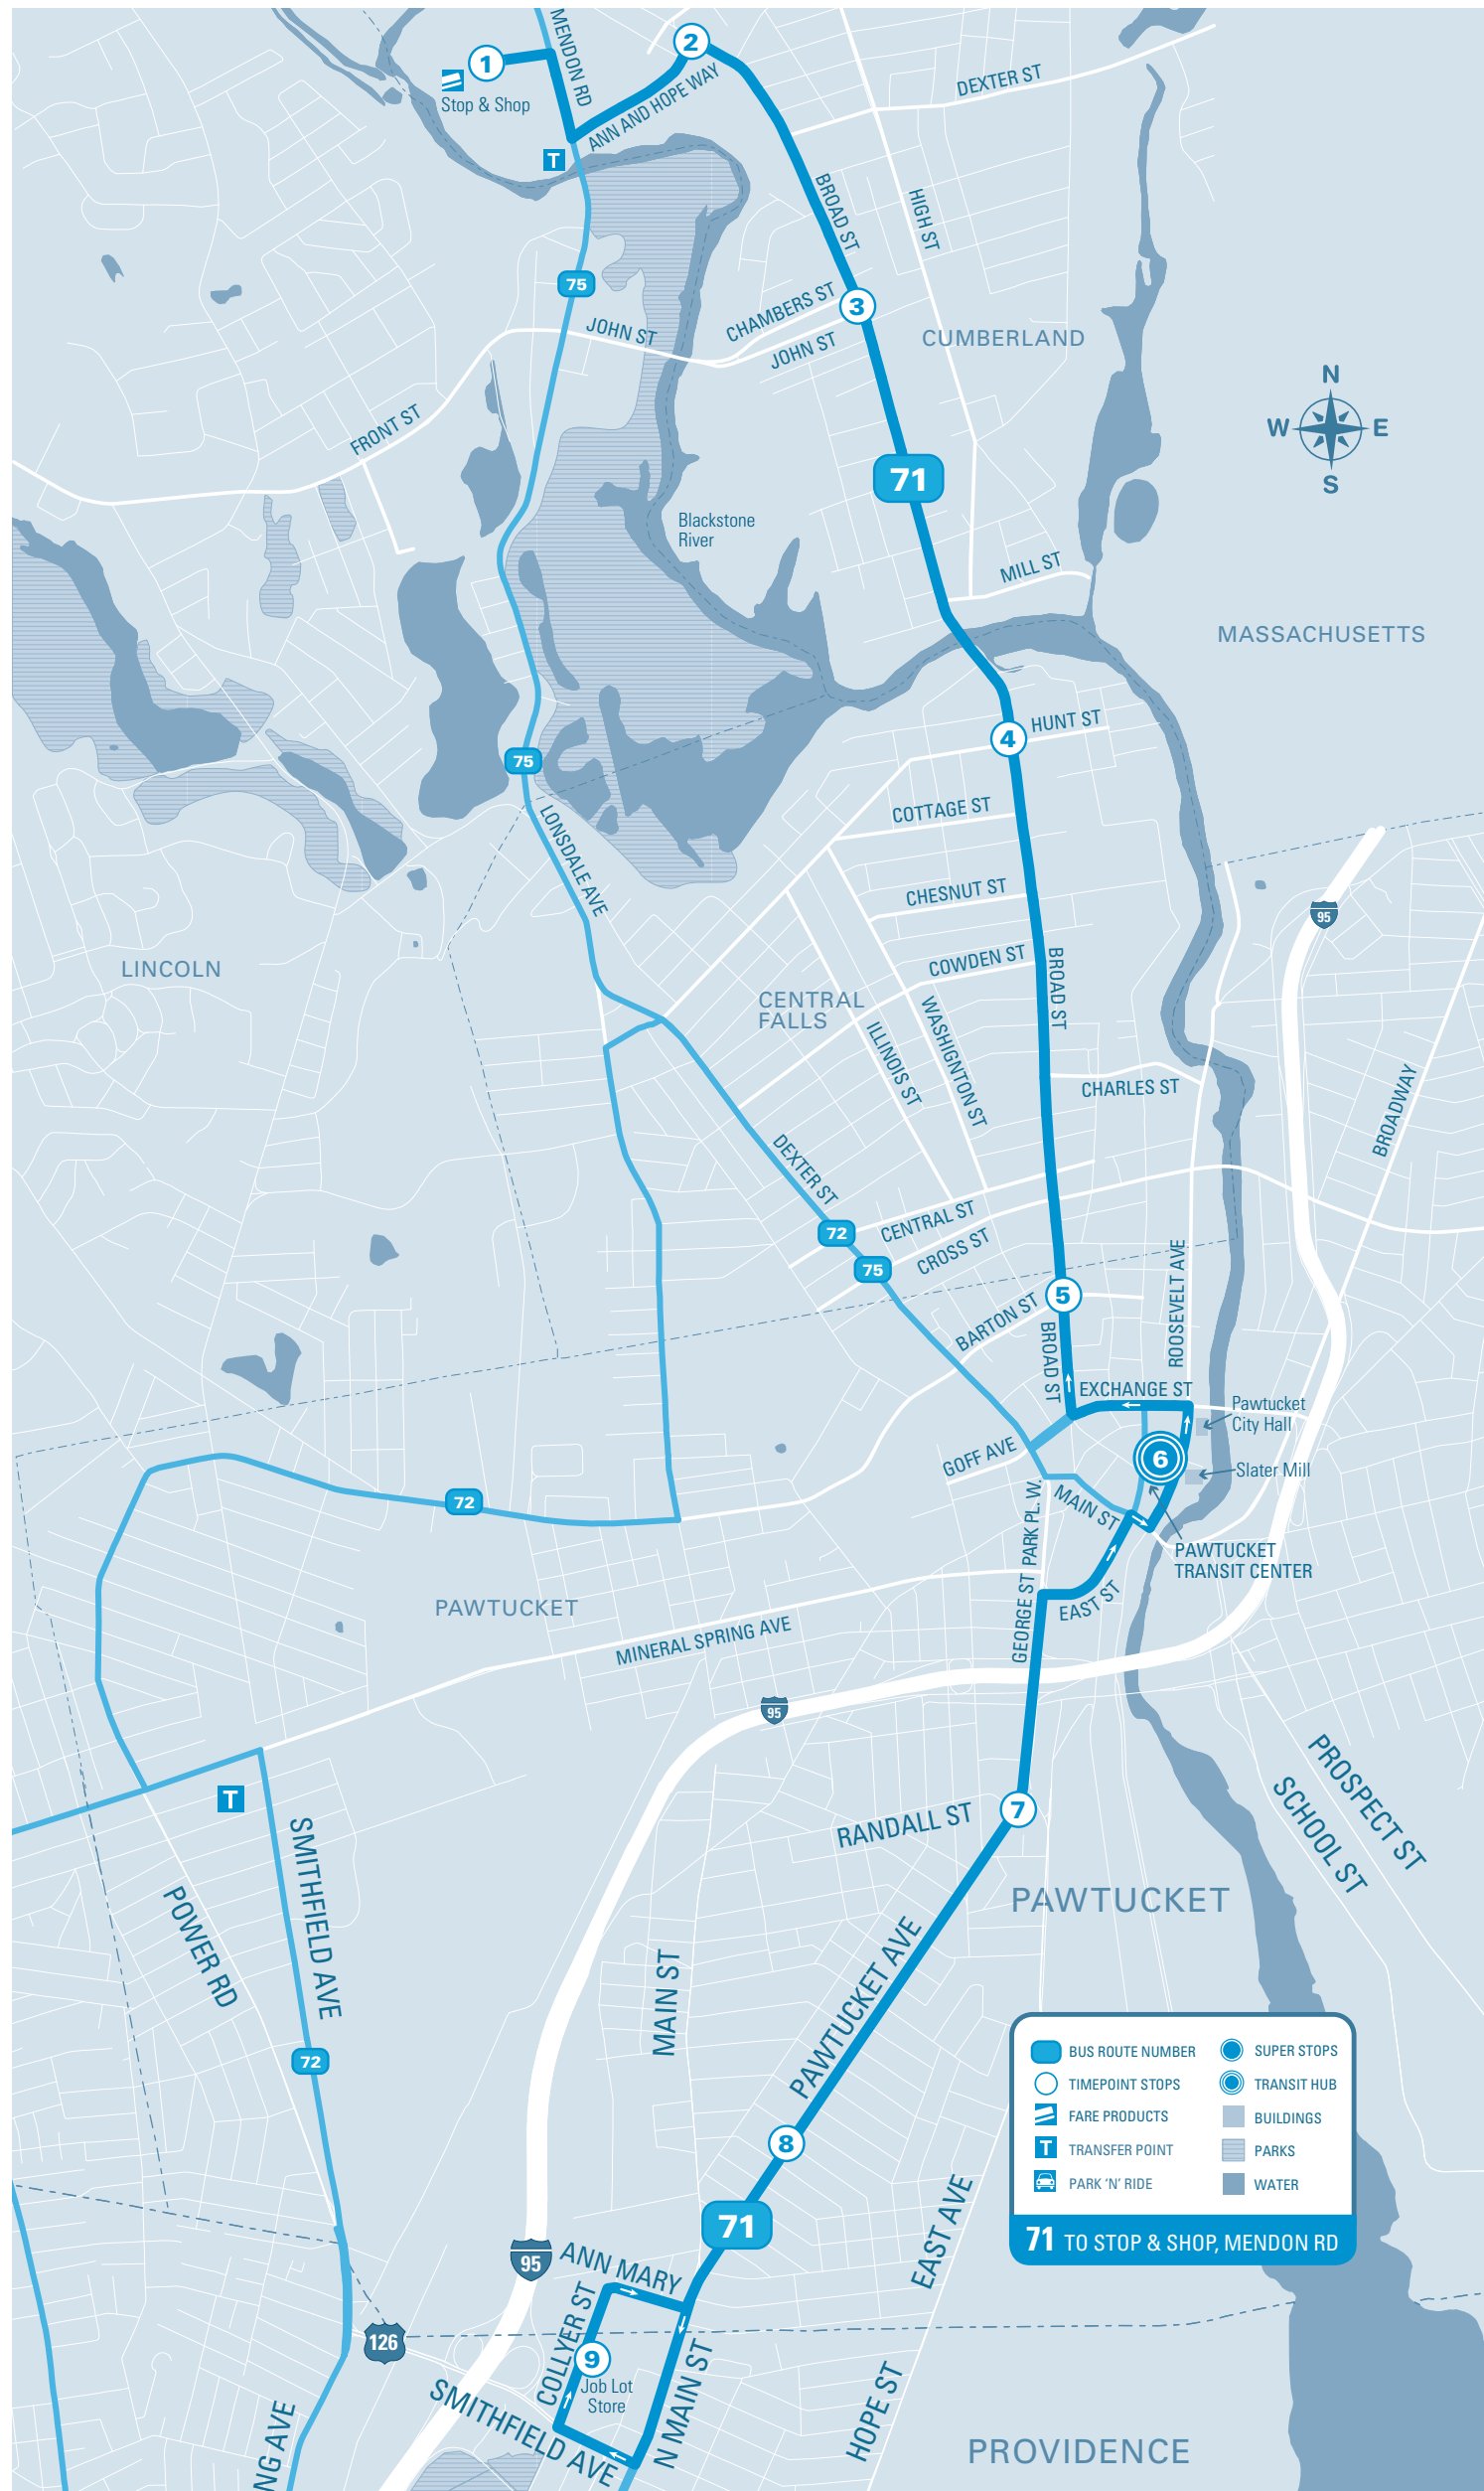

MAJOR STOPS

- 1 Stop & Shop Mendon Rd.
- 2 Broad & Ann & Hope Way
- 3 Broad & John
- 4 Broad & Hunt
- 5 Broad & Barton
- 6 PAWTKET TRANSIT CENTER and SLATER MILL STOP
- 7 Pawtucket & Randall
- 8 Pawtucket & Dartmouth
- 9 Job Lot Ann Mary St.

Effective 9/2/17 • Printed 9/2/17

		9	8	7	6	5	4	3	2	1
Timepoint Stops		Job Lot Ann Mary St.	Pawtucket & Dartmouth	Pawtucket & Randall	PAWKTK. SLATER MILL	Broad & Barton	Broad & Hunt	Broad & John	Broad & Ann & Hope Way	Stop & Shop Mendon Rd.
TRANSFER							HUB			
MONDAY TO FRIDAY	AM	6:10	6:16	6:18	6:23	6:26	6:30	6:33	6:35	6:37
		6:50	6:56	6:58	7:03	7:07	7:12	7:15	7:17	7:20
		7:33	7:39	7:41	7:46	7:50	7:55	7:58	8:00	8:03
		8:13	8:19	8:21	8:26	8:30	8:35	8:38	8:40	8:43
		8:53	8:59	9:01	9:06	9:10	9:15	9:18	9:20	9:23
		9:33	9:39	9:41	9:46	9:50	9:55	9:58	10:00	10:03
		10:13	10:19	10:21	10:26	10:30	10:35	10:38	10:40	10:43
		10:53	10:59	11:01	11:06	11:10	11:15	11:18	11:20	11:23
	PM	11:33	11:39	11:41	11:46	11:50	11:55	11:58	12:00	12:03
		12:13	12:19	12:21	12:26	12:30	12:35	12:38	12:40	12:43
		12:53	12:59	1:01	1:06	1:10	1:15	1:18	1:20	1:23
		1:33	1:39	1:41	1:46	1:50	1:55	1:58	2:00	2:03
		2:13	2:19	2:21	2:26	2:30	2:35	2:38	2:40	2:43
		2:53	2:59	3:01	3:06	3:10	3:15	3:18	3:20	3:23
		3:33	3:39	3:41	3:46	3:50	3:55	3:58	4:00	4:03
		4:13	4:19	4:21	4:26	4:30	4:35	4:38	4:40	4:43
4:53	4:59	5:01	5:06	5:10	5:15	5:18	5:20	5:23		
5:33	5:39	5:41	5:46	5:50	5:55	5:58	6:00	6:02		
6:13	6:19	6:21	6:26	6:29	6:34	6:37	6:39	6:41		
6:50	6:56	6:58	7:03	7:06	7:11	7:14	7:16	7:18		