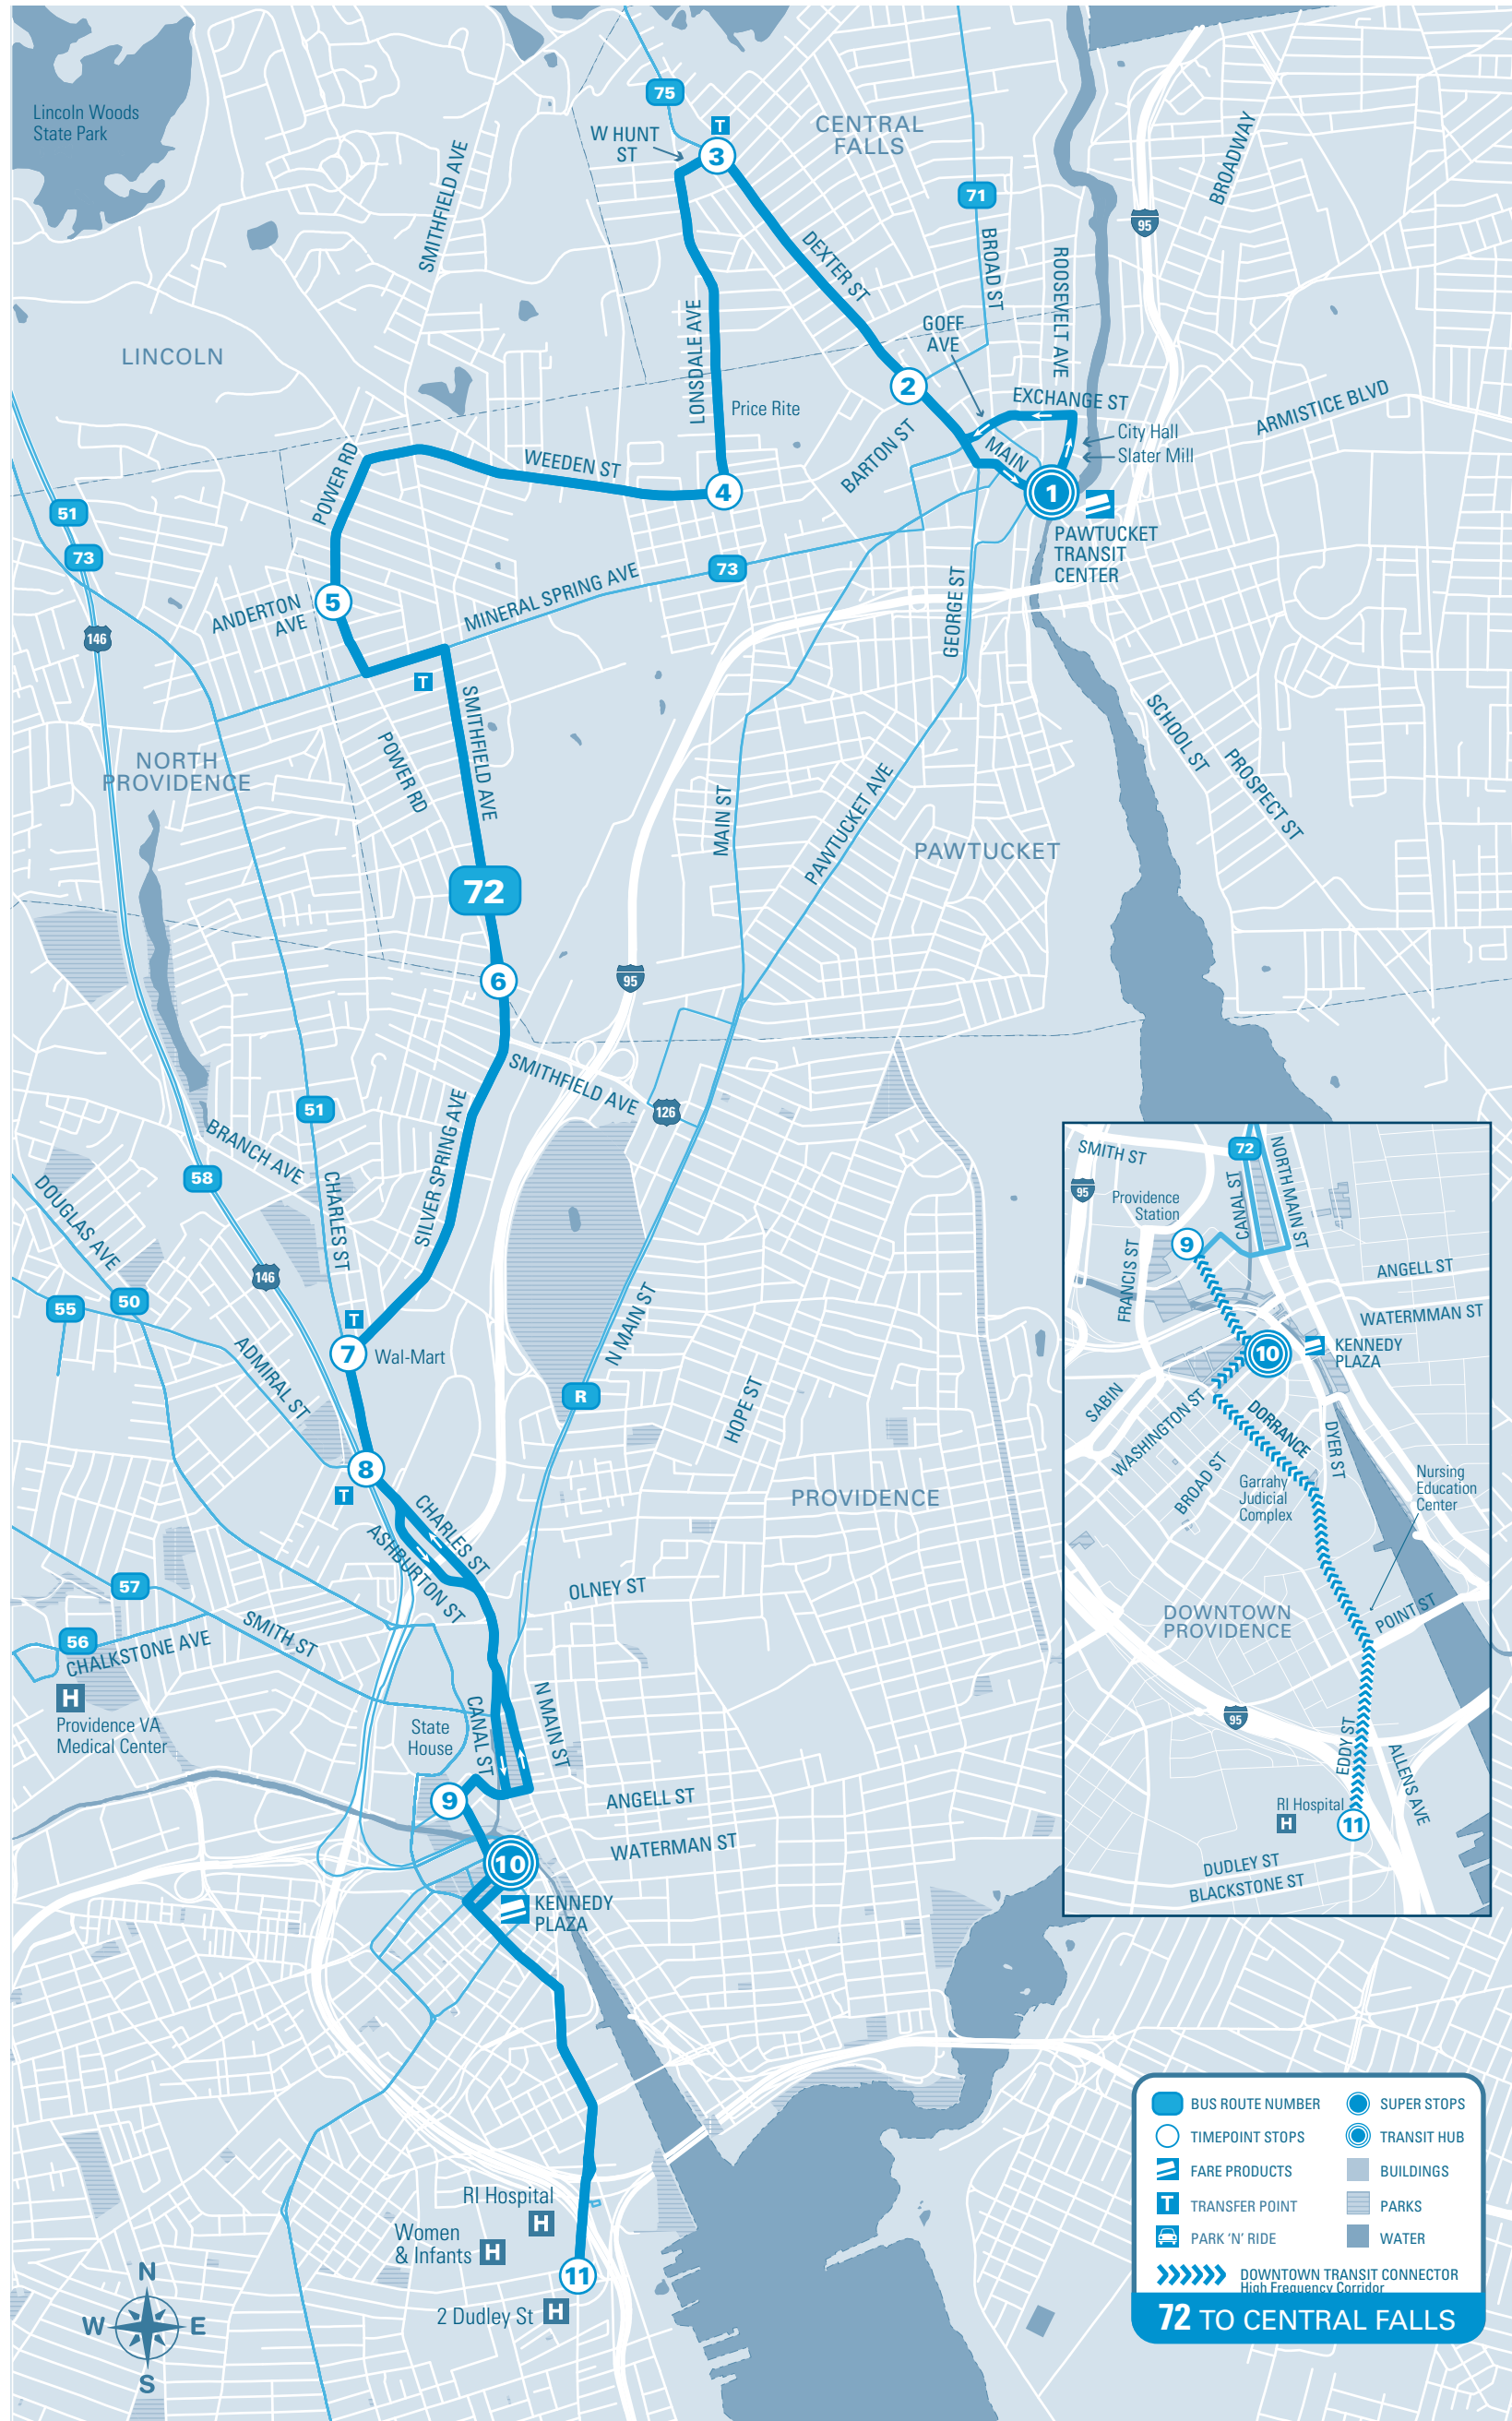

Timepoint Stops	PAW-TUCKET TRANSIT CENTER	Dexter & Barton	Dexter & West Hunt	Weeden & Lonsdale	Power & Anderton	Smithfield & Power Road	Walmart Providence	Charles & Admiral	Providence Station	KENNEDY PLAZA STOP B	Hospital District
TRANSFER	HUB	75						55	R,3,4,51,54,58,66	HUB	1,3,4,51,54,58
AM	6:53	6:56	7:00	7:04	7:08	7:13	7:17	7:19	7:23	7:25	7:30
	7:23	7:26	7:30	7:34	7:38	7:43	7:47	7:49	7:53	7:55	8:00
	7:53	7:56	8:00	8:04	8:08	8:13	8:17	8:19	8:23	8:25	8:30
	8:23	8:26	8:30	8:34	8:38	8:43	8:47	8:49	8:53	8:55	9:00
	8:53	8:56	9:00	9:04	9:08	9:13	9:17	9:19	9:23	9:25	9:30
	9:23	9:26	9:30	9:34	9:38	9:43	9:47	9:49	9:53	9:55	10:00
	9:53	9:56	10:00	10:04	10:08	10:13	10:17	10:19	10:23	10:25	10:30
	10:22	10:26	10:30	10:34	10:38	10:43	10:47	10:49	10:53	10:55	11:00
	10:52	10:56	11:00	11:04	11:08	11:13	11:17	11:19	11:23	11:25	11:30
	11:22	11:26	11:30	11:34	11:38	11:43	11:47	11:49	11:53	11:55	12:00
	11:52	11:56	12:00	12:04	12:08	12:13	12:17	12:19	12:23	12:25	12:30
	12:22	12:26	12:30	12:34	12:38	12:43	12:47	12:49	12:53	12:55	1:00
12:52	12:56	1:00	1:04	1:08	1:13	1:17	1:19	1:23	1:25	1:30	
1:22	1:26	1:30	1:34	1:38	1:43	1:47	1:				