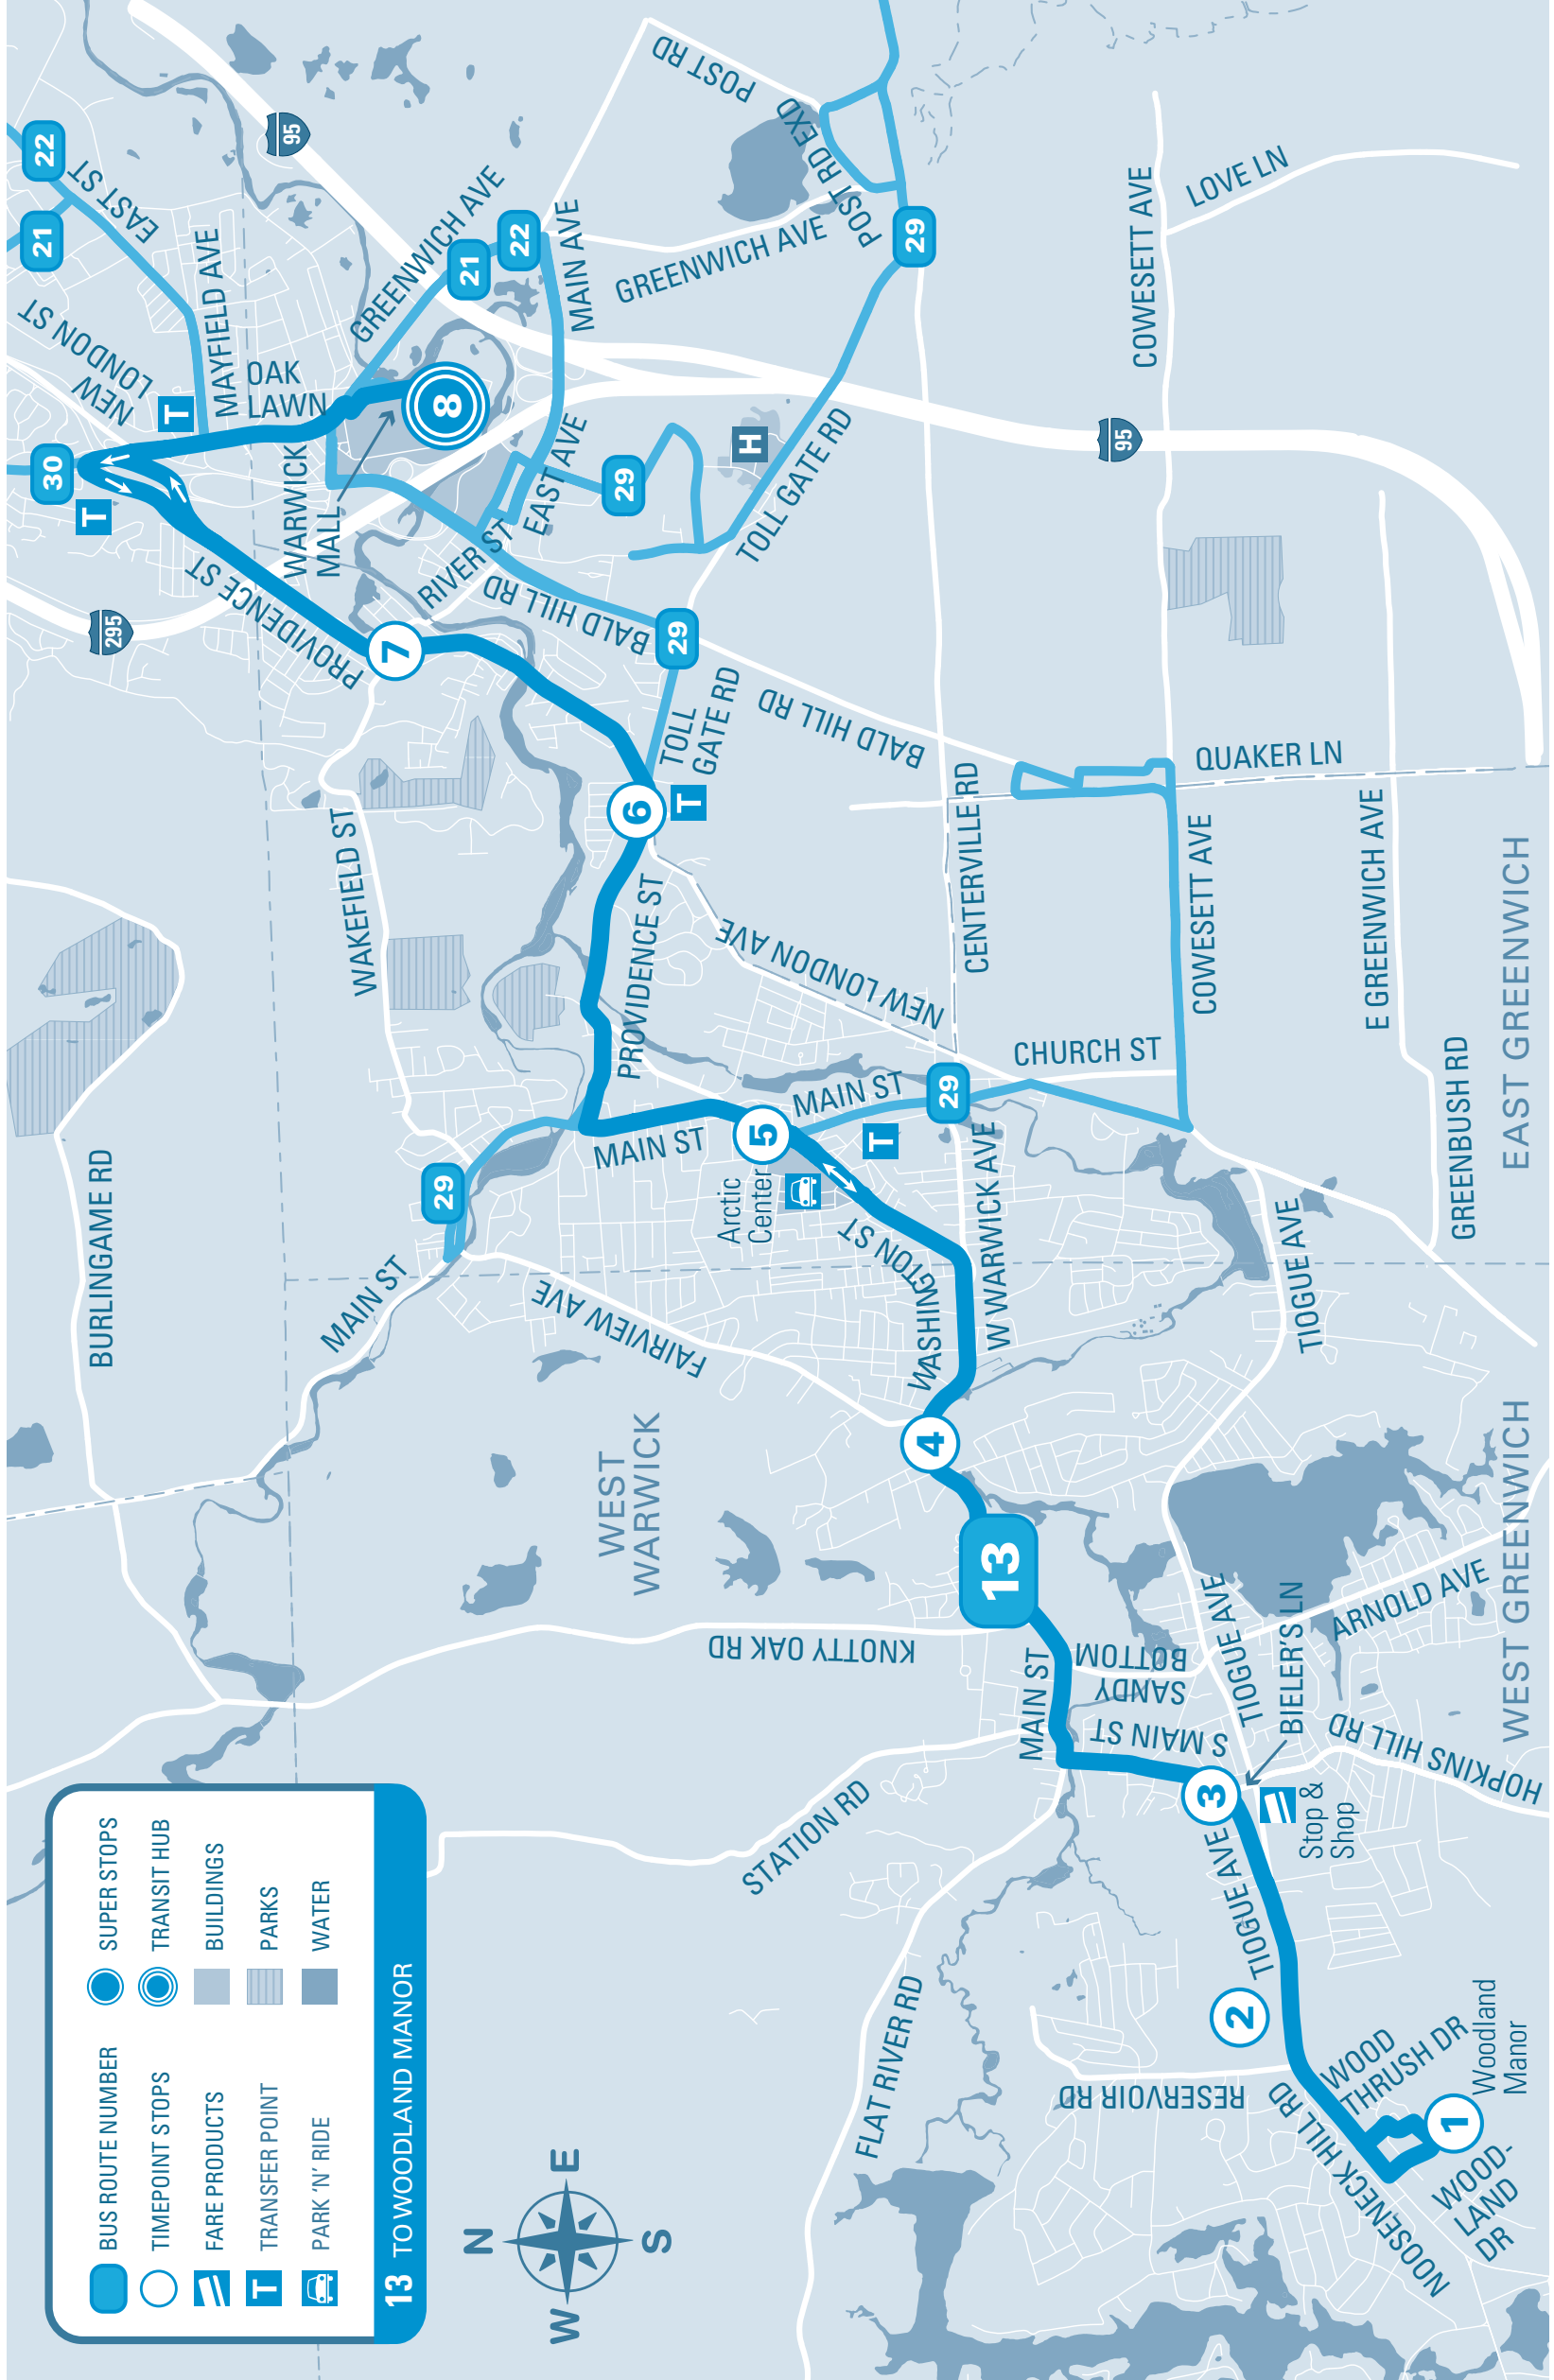

RIPTA Cash Fares*

Full Fare • Tarifa Básica.....	$.20
Transfers • Transbordo	$.10
Day Pass • Pase de día	$6.00
7 Day Pass • Pase de 7 días	$25.00
Monthly Pass • Pase Mensual	$70.00
10 Ride Pass (w/Transfer) •	
Pase de 10 Viajes (con transbordo).....	$20.00
Children under 5 ride free when accompanied by an adult	
Children 12 years of age and under must be accompanied by an adult	

2019 Holidays

RIPTA will operate Sunday / Holiday service on the following days:

- New Year's Day - Tuesday, January 1
- Dr. Martin Luther King, Jr. Day - Monday, January 21
- Memorial Day - Monday, May 27
- Independence Day - Thursday, July 4
- Labor Day - Monday, September 2
- Columbus Day - Monday, October 14
- Veteran's Day - Monday, November 11
- Thanksgiving Day - Thursday, November 28
- Christmas Day - Wednesday, December 25

RIPTA offers a Reduced Fare Bus Pass Program for Seniors, People with Disabilities, and Medicare Card Holders. Please visit www.ripta.com for details.

RIPTA ofrece un Pase de Tarifa Reducida a los Adultos Mayores, Personas con Discapacidades y cualquier persona con una Tarjeta de Identificación de Medicare. Para más información, visite www.ripta.com.

Bus Schedule Information •
Para información llame:
401-781-9400 or 401-747-3529 TDD
www.ripta.com

*Subject to change

CONNECTIONS FROM PROVIDENCE												
Timepoint Stops	TRANSFERS	Connecting Bus Route #	Departs Providence	Arrive WARWICK MALL	WARWICK MALL	Providence & Wakefield	Providence & Tollgate	Arctic Center	Washington & Sandy Bottom	South Main Lane	Job Lot Coventry	Woodland Manor
MONDAY TO FRIDAY	AM	.....	.....	.....	HUB	6:02	6:12	6:19	6:26	6:30	6:32	6:34
		21	6:10	6:41	6:50	6:57	7:00	7:07	7:14	7:18	7:20	7:22
		30	7:00	7:28	7:40	7:47	7:50	7:57	8:04	8:08	8:10	8:12
		22	7:50	8:25	8:30	8:37	8:40	8:47	8:54	8:58	9:00	9:02
		21	8:40	9:15	9:20	9:27	9:30	9:37	9:44	9:48	9:50	9:52
		22	10:20	10:55	11:00	11:07	11:10	11:17	11:24	11:28	11:30	11:32
		22	11:50	12:25	12:40	12:47	12:50	12:57	1:04	1:08	1:10	1:12
		22	12:50	1:26	1:30	1:37	1:40	1:48	1:55	1:59	2:01	2:03
		21	1:40	2:15	2:20	2:27	2:30	2:38	2:45	2:49	2:51	2:53
		22	2:20	2:58	3:10	3:17	3:20	3:28	3:36	3:40	3:42	3:44
21	3:10	3:48	4:00	4:07	4:10	4:18	4:26	4:30	4:32	4:34		
22	3:50	4:28	4:50	4:57	5:00	5:07	5:14	5:18	5:20	5:22		
b	12X	4:35	Express	.....	.....	.....	.....	.....	.....	.....	.....	
b	12X	5:05	Express	.....	.....	.....	.....	.....	.....	.....	.....	
b	12X	5:42	Express	.....	.....	.....	.....	.....	.....	.....	.....	
22	5:50	6:24	6:30	6:37	6:40	6:47	6:54	6:58	7:00	7:02		
21	6:40	7:11	7:20	7:27	7:30	7:37	7:44	7:48	7:50	7:52		

(b) Trips available on Rte. 12X Arctic /117 Express bound for Arctic Center depart from Exchange Terrace Stop X and operate express via I-95.

CONNECTIONS FROM PROVIDENCE												
Timepoint Stops	TRANSFERS	Connecting Bus Route #	Departs Providence	Arrive WARWICK MALL	WARWICK MALL	Providence & Wakefield	Providence & Tollgate	Arctic Center	Washington & Sandy Bottom	South Main Lane	Job Lot Coventry	Woodland Manor
SATURDAY	AM	22	6:05	6:37	HUB	6:40	6:47	6:50	6:57	7:04	7:10	7:12
		30	7:40	8:11	8:20	8:27	8:30	8:37	8:44	8:48	8:50	8:52
		22	9:05	9:38	10:00	10:07	10:10	10:17	10:24	10:28	10:30	10:32
		30	11:00	11:31	11:40	11:47	11:50	11:57	12:04	12:08	12:10	12:12
		30	12:20	12:51	1:20	1:27	1:30	1:37	1:44	1:48	1:50	1:52
		22	2:20	2:53	3:00	3:07	3:10	3:17	3:24	3:28	3:30	3:32
		22	3:50	4:23	4:40	4:47	4:50	4:57	5:04	5:08	5:10	5:12
		30	5:40	6:11	6:20	6:27	6:30	6:37	6:44	6:48	6:50	6:52
		30	7:00	7:31	8:00	8:07	8:10	8:17	8:24	8:28	8:30	8:32

CONNECTIONS FROM PROVIDENCE												
Timepoint Stops	TRANSFERS	Connecting Bus Route #	Departs Providence	Arrive WARWICK MALL	WARWICK MALL	Providence & Wakefield	Providence & Tollgate	Arctic Center	Washington & Sandy Bottom	South Main Lane	Job Lot Coventry	Woodland Manor
SUNDAY	AM	22	7:35	8:07	HUB	8:20	8:27	8:30	8:37	8:44	8:48	8:52
		30	9:20	9:47	10:00	10:07	10:10	10:17	10:24	10:28	10:30	10:32
		30	10:40	11:07	11:40	11:47	11:50	11:57	12:04	12:08	12:10	12:12
		30	12:40	1:07	1:20	1:27	1:30	1:37	1:44	1:48	1:50	1:52
		22	2:20	2:52	3:00	3:07	3:10	3:17	3:24	3:28	3:30	3:32
		30	4:00	4:27	4:40	4:47	4:50	4:57	5:04	5:08	5:10	5:12
		30	5:20	5:47	6:20	6:27	6:30	6:37	6:44	6:48	6:50	6:52