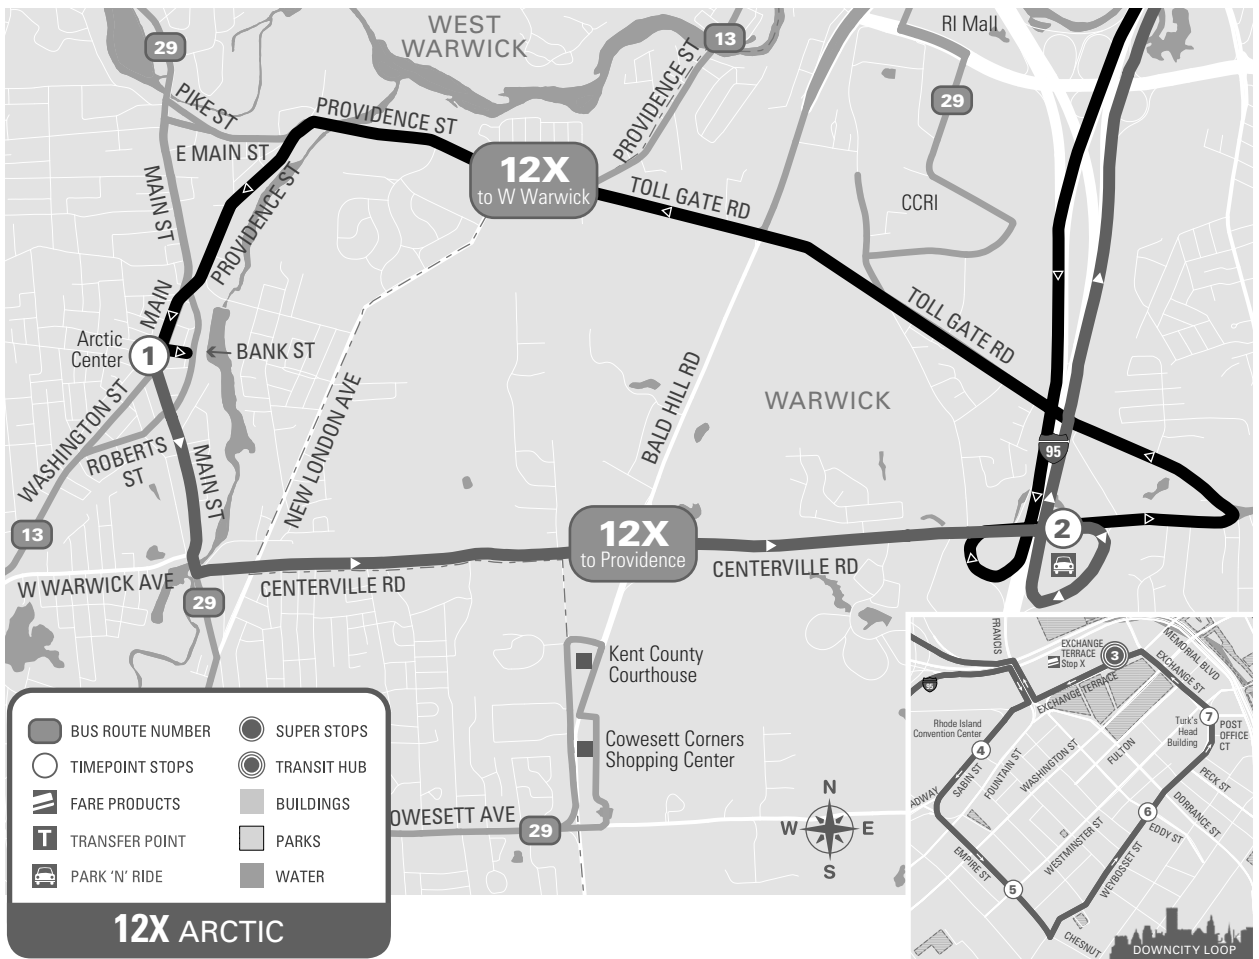

### FREQUENCY

Monday to Friday:  
3 a.m. trips and 3 p.m. trips  
Saturday / Sunday / Holiday: no service

### MONDAY TO FRIDAY to Providence

	1	2	3	4	5	6	7
Timepoint Stops	Arctic Center	Rte. 117 Park-n-Ride Lot	<b>EXCHANGE TERRACE STOP X</b>	RI Convention Ctr	Empire & Westminister	Weybosset & Eddy	Turk's Head
TRANSFER							HUB
AM	6:44	6:55	7:22	7:23	7:24	7:26	7:28
	7:14	7:25	7:52	7:53	7:54	7:56	7:58
	7:44	7:55	8:22	8:23	8:24	8:26	8:28

### MONDAY TO FRIDAY to Arctic Center

	3	4	5	6	7	2	1
Timepoint Stops	<b>EXCHANGE TERRACE STOP X</b>	RI Convention Ctr	Empire & Westminister	Weybosset & Eddy	Turk's Head	Rte. 117 Park-n-Ride Lot	Arctic Center
TRANSFER	HUB						
PM	4:35	4:36	4:37	4:39	4:41	5:04	5:20
	5:05	5:06	5:07	5:09	5:11	5:34	5:50
	5:35	5:36	5:37	5:39	5:41	6:04	6:20