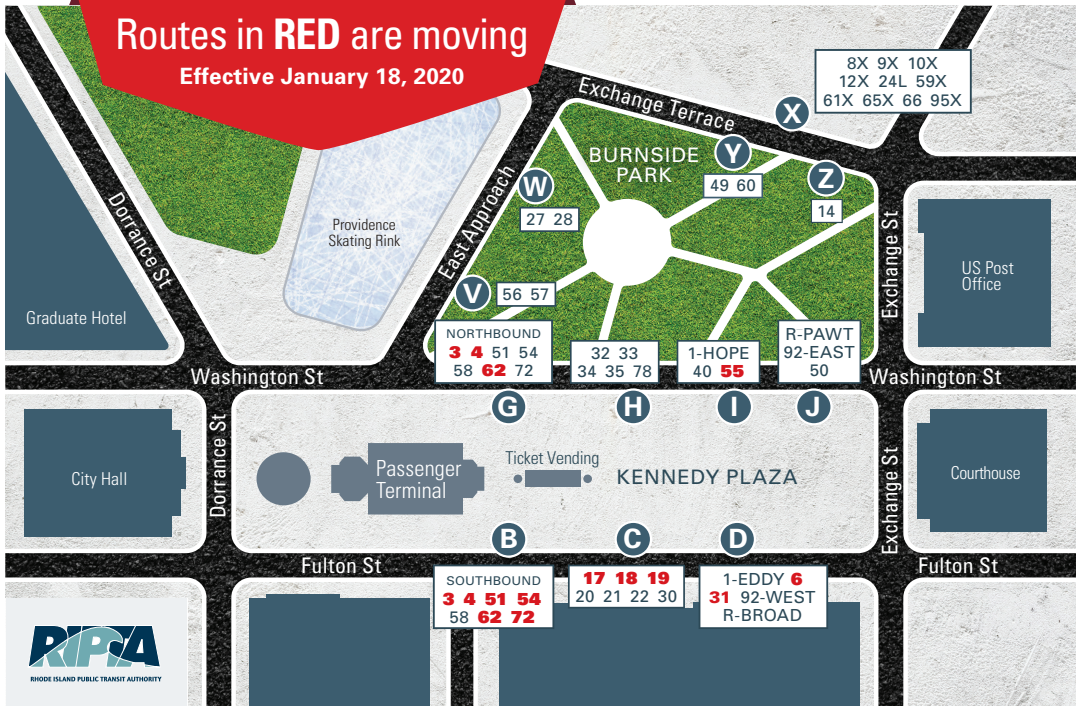

Routes in RED are moving

Effective January 18, 2020

KENNEDY PLAZA STOP LOCATIONS

1	Hope - North.....	Stop I	40	Butler/Elmgrove.....	Stop I
1	Eddy - South.....	Stop D	49	Camp Street/Miriam Hospital.....	Stop Y
3	Warwick Avenue/Oakland Beach - North.....	Stop G	50	Douglas Avenue.....	Stop J
3	Warwick Avenue/Oakland Beach - South.....	Stop B	51	Charles Street- North.....	Stop G
4	Pawtuxet Village/Warwick Neck - North.....	Stop G	51	Charles Street - South.....	Stop B
4	Pawtuxet Village/Warwick Neck - South.....	Stop B	54	Lincoln/Woonsocket - North.....	Stop G
6	Prairie/Roger Williams Park Zoo.....	Stop D	54	Lincoln/Woonsocket - South.....	Stop B
8X	Jefferson Blvd. Park-n-Ride.....	Stop X	55	Admiral/Providence College.....	Stop I
9X	Pascoag Park-n-Ride.....	Stop X	56	Chalkstone Avenue.....	Stop V
10X	North Scituate Park-n-Ride.....	Stop X	57	Smith Street.....	Stop V
12X	Arctic/117 Park-n-Ride.....	Stop X	58	Mineral Spring/North Providence - North.....	Stop G
14	West Bay.....	Stop Z	58	Mineral Spring/North Providence - South.....	Stop B
17	Dyer/Pocasset.....	Stop C	59X	North Smithfield/Lincoln Mall.....	Stop X
18	Union Avenue.....	Stop C	60	Providence/Newport.....	Stop Y
19	Plainfield/Westminster.....	Stop C	61X	Tiverton/East Bay Park-n-Ride.....	Stop X
20	Elmwood Ave./T.F.Green Airport.....	Stop C	62	URI/CCRI - North.....	Stop G
21	Reservoir/Garden City.....	Stop C	62	URI/CCRI - South.....	Stop B
22	Pontiac Avenue.....	Stop C	65X	Wakefield Park-n-Ride.....	Stop X
24L	Newport/Fall River/Providence.....	Stop X	66	URI/Galilee.....	Stop X
27	Broadway/Manton.....	Stop W	72	Weeden/Central Falls - North.....	Stop G
28	Broadway/Hartford.....	Stop W	72	Weeden/Central Falls - South.....	Stop B
30	Arlington/Oaklawn.....	Stop C	78	Beverage Hill Ave./East Providence.....	Stop H
31	Cranston Street.....	Stop D	92	East Side - East.....	Stop J
32	East Providence/Wampanoag.....	Stop H	92	RI College - West.....	Stop D
33	Riverside.....	Stop H	95X	Westerly Park-n-Ride.....	Stop X
34	East Providence.....	Stop H	R-Line	Pawtucket - North.....	Stop J
35	Rumford/Newport Ave.....	Stop H	R-Line	Broad - South.....	Stop D