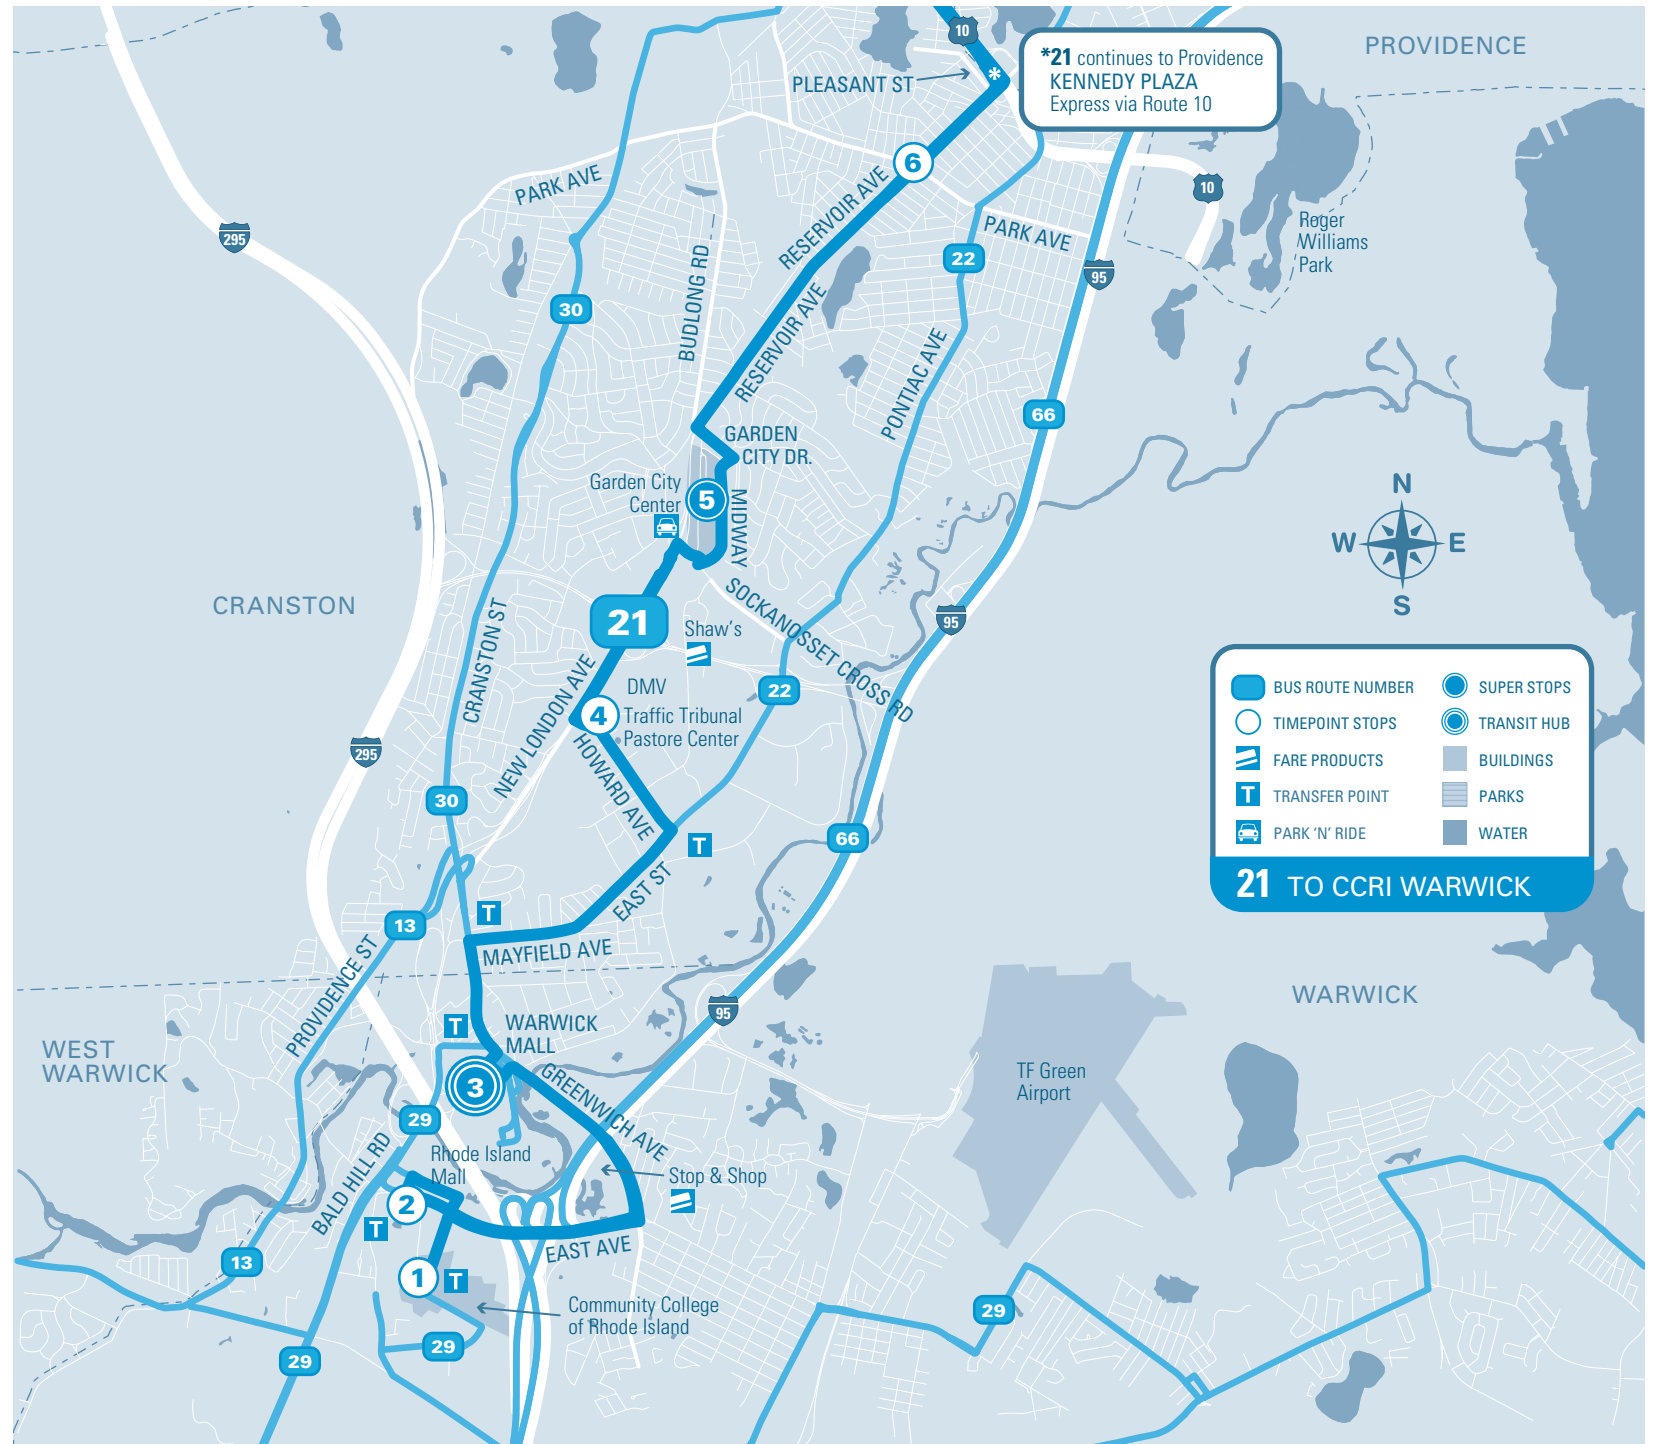

MAJOR STOPS

- 1 CCRI Warwick
- 2 RI Mall (Sears Bus Stop)
- 3 **WARWICK MALL**
- 4 Traffic Tribunal Pastore Ctr.
- 5 Garden City (Midway Drive)
- 6 Reservoir & Park
- 7 **KENNEDY PLAZA Stop C**

Reservoir / Garden City

21

Timepoint Stops	MONDAY TO FRIDAY						
	KENNEDY PLAZA Stop C	Reservoir & Park	Garden City (Midway Road)	Traffic Tribunal Pastore Ctr.	WAR-WICK MALL	RI Mall (Sears Bus Stop)	CCRI Warwick
TRANSFER HUB	6:10	6:21	6:26	6:32	6:41	6:48	6:51
AM	6:40	6:51	6:56	7:02	7:12	7:19	7:22
	7:10	7:22	7:28	7:35	7:45	7:52	7:55
	7:40	7:52	7:58	8:05	8:15	8:22	8:25
	8:10	8:22	8:28	8:35	8:45	8:52	8:55
	8:40	8:52	8:58	9:05	9:15	9:22	9:25
	9:10	9:22	9:28	9:35	9:45	9:52	9:55
	9:40	9:52	9:58	10:05	10:15	10:22	10:25
	10:10	10:22	10:28	10:35	10:45	10:52	10:55
	10:40	10:52	10:58	11:05	11:15	11:22	11:25
	11:10	11:22	11:28	11:35	11:45	11:52	11:55
	11:40	11:52	11:58	12:05	12:15	12:22	12:25
	12:10	12:22	12:28	12:35	12:45	12:52	12:55
	12:40	12:52	12:58	1:05	1:15	1:22	1:25
PM	1:10	1:22	1:28	1:35	1:45	1:52	1:55
	1:40	1:52	1:58	2:05	2:15	2:22	2:25
	2:10	2:22	2:28	2:35	2:45	2:52	2:55
	2:40	2:52	2:58	3:05	3:15	3:22	3:25
	3:10	3:25	3:31	3:38	3:48	3:55	3:58
	3:40	3:55	4:01	4:08	4:18	4:25	4:28
	4:10	4:25	4:31	4:38	4:48	4:55	4:58
	4:40	4:55	5:01	5:08	5:18	5:25	5:28
	5:10	5:25	5:31	5:38	5:48	5:55	5:58
	5:40	5:55	6:01	6:07	6:16	6:23	6:26
	6:10	6:21	6:26	6:32	6:41	6:48	6:51
	6:40	6:51	6:56	7:02	7:11	7:18	7:21
	7:10	7:21	7:26	7:32	7:41	7:48	7:51
	7:50	8:01	8:06	8:12	8:21	8:28	8:31
	8:30	8:41	8:46	8:52	9:01	9:08	9:11
	9:10	9:21	9:26	9:32	9:41	9:48	9:51
	9:50	10:01	10:06	10:12	10:21	10:28	10:31