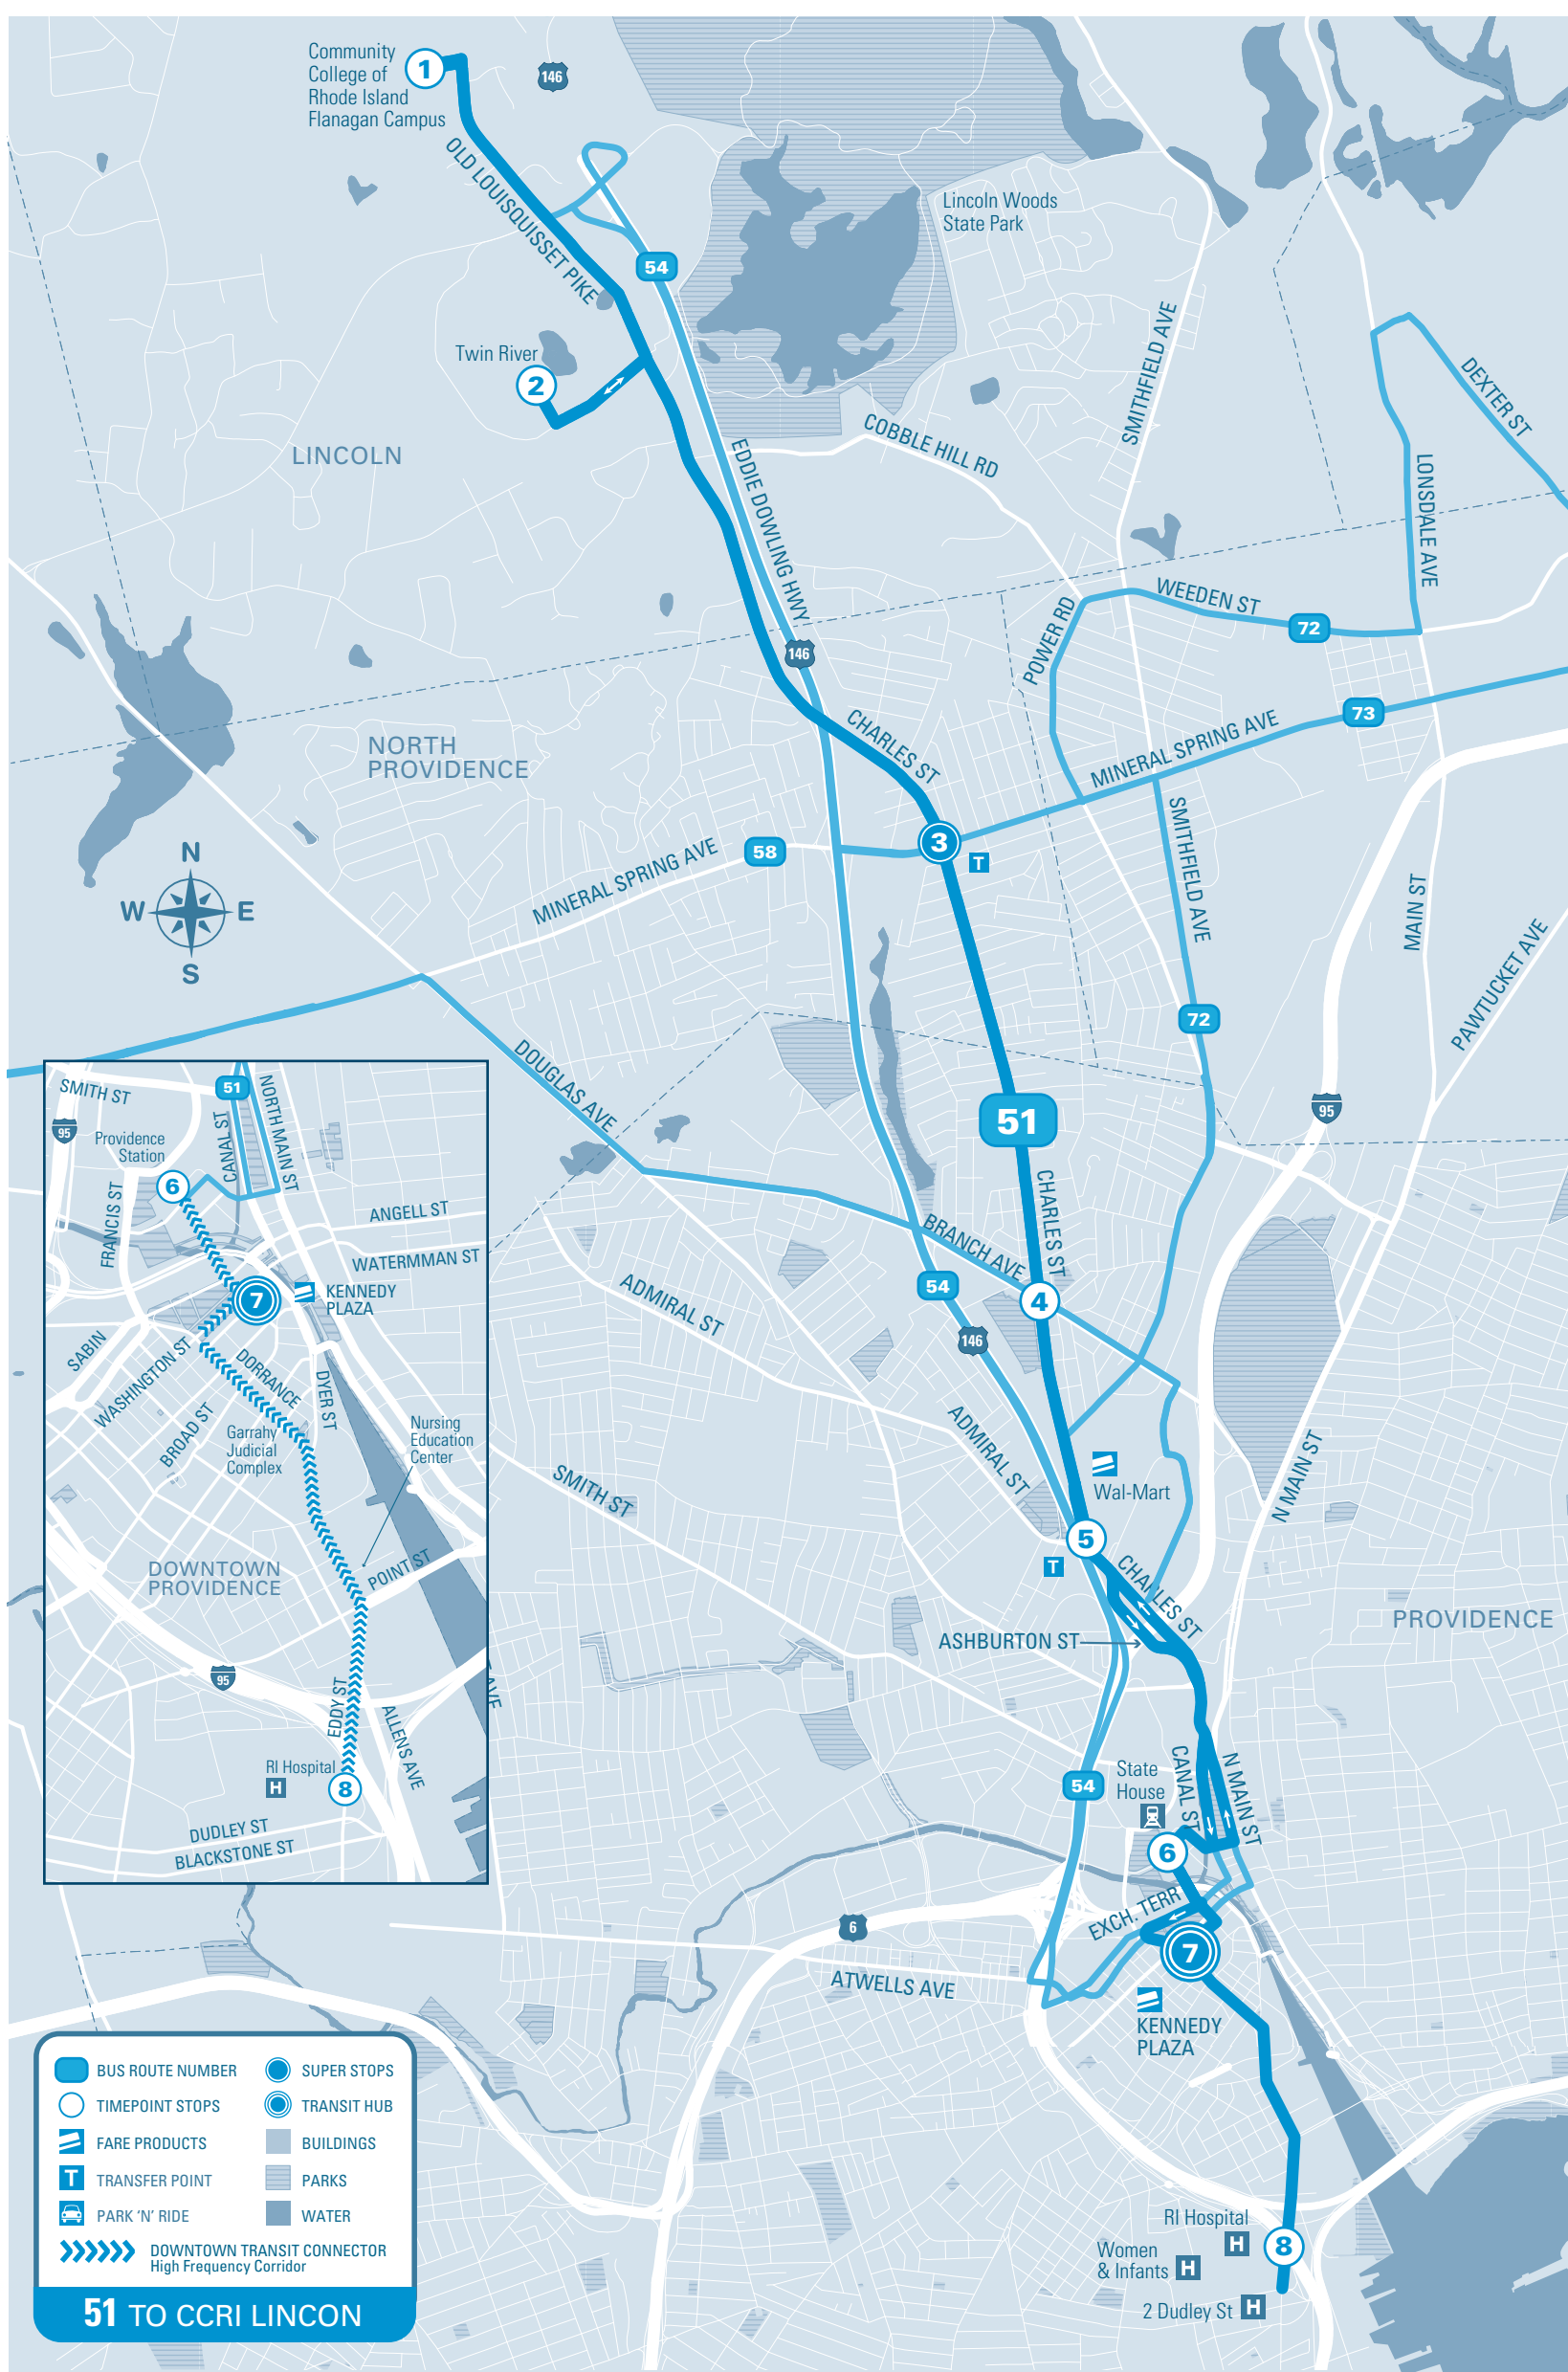

51 TO CCRI LINCOLN

- **BUS ROUTE NUMBER** (Blue line)
- **TIMEPOINT STOPS** (Blue circle)
- **FARE PRODUCTS** (Blue square)
- **TRANSFER POINT** (Blue 'T' in a square)
- **PARK 'N' RIDE** (Blue 'P' in a square)
- **DOWNTOWN TRANSIT CONNECTOR High Frequency Corridor** (Blue dashed line)
- **SUPER STOPS** (Blue circle with dot)
- **TRANSIT HUB** (Blue circle with 'T')
- **BUILDINGS** (Blue square)
- **PARKS** (Blue square)
- **WATER** (Blue square)

	8	7	6	5	4	3	2	1	CONNECTION
Timepoint Stops	Hospital District	KENNEDY PLAZA Stop G	Providence Station	Admiral & Charles	Branch & Charles	MINERAL SPRING & CHARLES	Twin River	Arrives CCRI Lincoln	ROUTE 54 Lvs. CCRI for Lincoln Mall & Woonsocket
TRANSFER	1, 3, 4, 54, 58, 72	HUB	R, 3, 4, 54, 58, 66, 72	72	58	58, 73	54, 73	73, 54	
MONDAY TO FRIDAY									
AM	6:04	6:10	6:12	6:16	6:18	6:22	6:27	6:31	6:47
	6:34	6:40	6:42	6:46	6:48	6:52	6:57	7:01	7:18
	7:04	7:10	7:12	7:17	7:20	7:25	7:30	7:34	7:48
	7:34	7:40	7:42	7:47	7:50	7:55	8:00	8:04	8:18
	8:04	8:10	8:12	8:17	8:20	8:25	8:30	8:34	8:48
	8:34	8:40	8:42	8:47	8:50	8:55	9:00	9:04	9:18
	9:04	9:10	9:12	9:17	9:20	9:25	9:30	9:34	9:48
	9:34	9:40	9:42	9:47	9:50	9:55	10:00	10:04	10:18
	10:04	10:10	10:12	10:17	10:20	10:25	10:30	10:34	10:48
	10:34	10:40	10:42	10:47	10:50	10:55	11:00	11:04	11:18
	11:04	11:10	11:12	11:17	11:21	11:26	11:31	11:35	11:48
	11:34	11:40	11:42	11:47	11:51	11:56	12:01	12:05	12:18
	12:04	12:10	12:12	12:17	12:21	12:26	12:31	12:35	12:48
	12:34	12:40	12:42	12:47	12:51	12:56	1:01	1:05	1:18
	1:04	1:10	1:12	1:17	1:21	1:26	1:31	1:35	1:48
	1:34	1:40	1:42	1:47	1:51	1:56	2:01	2:05	2:18
	2:04	2:10	2:12	2:17	2:21	2:26	2:31	2:35	2:49
	2:34	2:40	2:42	2:47	2:51	2:56	3:01	3:05	3:19
	3:04	3:10	3:12	3:18	3:22	3:28	3:34	3:38	3:49
	3:34	3:40	3:42	3:48	3:52	3:58	4:04	4:08	4:20
	4:04	4:10	4:12	4:19	4:23	4:29	4:35	4:39	4:50
	4:34	4:40	4:42	4:49	4:53	4:59	5:05	5:09	5:20
	5:04	5:10	5:12	5:19	5:23	5:29	5:35	5:39	5:50
	5:34	5:40	5:42	5:49	5:53	5:59	6:05	6:09	6:18
	6:04	6:10	6:12	6:17	6:20	6:25	6:31	6:35	6:48
	6:34	6:40	6:42	6:47	6:50	6:55	7:01	7:05	7:18
	7:04	7:10	7:12	7:16	7:19	7:24	7:29	7:33	7:58
	7:44	7:50	7:52	7:56	7:59	8:04	8:09	8:13	8:38
	8:24	8:30	8:32	8:36	8:39	8:44	8:49	8:53	9:18
	9:04	9:10	9:12	9:16	9:19	9:24	9:28	9:32	9:58
	9:44	9:50	9:52	9:56	9:59	10:03	10:08	10:12	10:38
	10:24	10:30	10:32	10:36	10:39	10:43	10:48	.....	.....

(c) Trip terminates at Davies Tech at 7:36am and operates only when school is in session