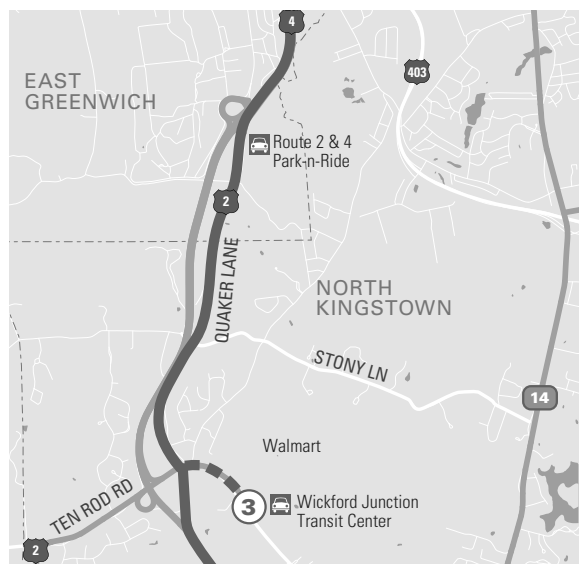

Bus Schedule Information • Para información llame:

401-781-9400 or 401-747-3529 TDD
www.ripta.com

*Subject to change

65X

Wakefield Park-n-Ride

EXPRESS SERVICE

MAJOR STOPS

- 1 WAKEFIELD MALL
- 2 Rte. 1 & 138
Park-n-Ride Lot
- 3 Wickford Junction Transit
Center
- 4 **EXCHANGE TERRACE Stop X**
- 5 RI Convention Center
- 6 Empire & Westminster
- 7 Weybosset & Eddy
- 8 Turk's Head

INFO
Log on at
RIPTA.COM

Timepoint Stops	Route Sequence							
	1	2	3	4	5	6	7	8
Wakefield Mall	Rte. 1 & 138 Park-n-Ride	Wickford Jct. Transit Ctr.	EXCHANGE TERRACE STOP X	RI Convention Center	Empire & Westminster	Weybosset & Eddy	Turk's Head	
XSFER	66							HUB
M-F to PROV AM	6:30	6:39	6:50	7:18	7:19	7:20	7:22	7:24
	6:45	6:54	7:05	7:33	7:34	7:35	7:37	7:39
	7:00	7:09	7:20	7:48	7:49	7:50	7:52	7:54
	7:15	7:24	7:35	8:03	8:04	8:05	8:07	8:09
	7:30	7:39	7:50	8:18	8:19	8:20	8:22	8:24
	7:45	7:54	8:05	8:33	8:34	8:35	8:37	8:39

Timepoint Stops	Route Sequence							
	5	6	7	8	4	3	2	1
RI Convention Center	Empire & Westminster	Weybosset & Eddy	Turk's Head	EXCHANGE TERRACE STOP X	Wickford Jct. Transit Ctr.	Rte. 1 & 138 Park-n-Ride	Wakefield Mall	
XSFER	66							HUB
M-F to PROV PM	3:38	3:39	3:41	3:43	3:45	4:15	4:29	4:38
	4:08	4:09	4:11	4:13	4:15	4:45	4:59	5:08
	4:38	4:39	4:41	4:43	4:45	5:17	5:31	5:40
	5:08	5:09	5:11	5:13	5:15	5:45	5:59	6:08
	5:23	5:24	5:26	5:28	5:30	6:00	6:14	6:23

(a) Trip continues to Galilee