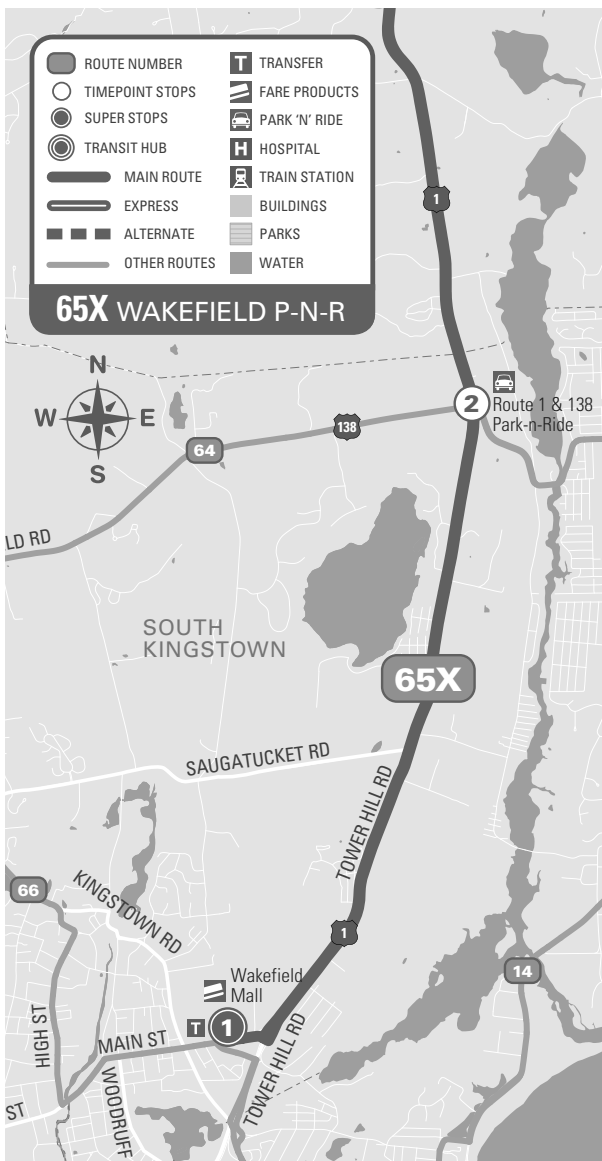

Bus Schedule Information • Para información llame:

401-781-9400 or 401-747-3529 TDD
www.ripta.com

*Subject to change

65X

Wakefield Park-n-Ride

EXPRESS SERVICE

MAJOR STOPS

- 1 WAKEFIELD MALL
- 2 Rte. 1 & 138
Park-n-Ride Lot
- 3 Wickford Junction Transit
Center
- 4 **EXCHANGE TERRACE Stop X**
- 5 RI Convention Center
- 6 Empire & Westminster
- 7 Weybosset & Eddy
- 8 Turk's Head

Effective 9/3/16 • Printed 9/3/16

FREQUENCY

Monday to Friday:
3 a.m. trips and 3 p.m. trips
Saturday / Sunday / Holiday: no service

FARES

Single Trip: \$2.00
Transfer: \$1.00 valid for 2 hours
1 Day Pass: \$6 onboard only
7 Day Pass: \$25 onboard only

INFO
Log on at
RIPTA.COM

Timepoint Stops	Route Sequence							
	1	2	3	4	5	6	7	8
Wakefield Mall	Rte. 1 & 138 Park-n-Ride	Wickford Jct. Transit Ctr.	EXCHANGE TERRACE STOP X	RI Convention Center	Empire & Westminster	Weybosset & Eddy	Turk's Head	
XSFER	66							HUB
M-F to PROV AM	6:30	6:39	6:50	7:18	7:19	7:20	7:22	7:24
	6:45	6:54	7:05	7:33	7:34	7:35	7:37	7:39
	7:00	7:09	7:20	7:48	7:49	7:50	7:52	7:54
	7:15	7:24	7:35	8:03	8:04	8:05	8:07	8:09
	7:30	7:39	7:50	8:18	8:19	8:20	8:22	8:24
	7:45	7:54	8:05	8:33	8:34	8:35	8:37	8:39

Timepoint Stops	Route Sequence							
	5	6	7	8	4	3	2	1
RI Convention Center	Empire & Westminster	Weybosset & Eddy	Turk's Head	EXCHANGE TERRACE STOP X	Wickford Jct. Transit Ctr.	Rte. 1 & 138 Park-n-Ride	Wakefield Mall	
XSFER	66							HUB
M-F to PROV PM	3:38	3:39	3:41	3:43	3:45	4:15	4:29	4:38
	4:08	4:09	4:11	4:13	4:15	4:45	4:59	5:08
	4:38	4:39	4:41	4:43	4:45	5:17	5:31	5:40
	5:08	5:09	5:11	5:13	5:15	5:45	5:59	6:08
	5:23	5:24	5:26	5:28	5:30	6:00	6:14	6:23