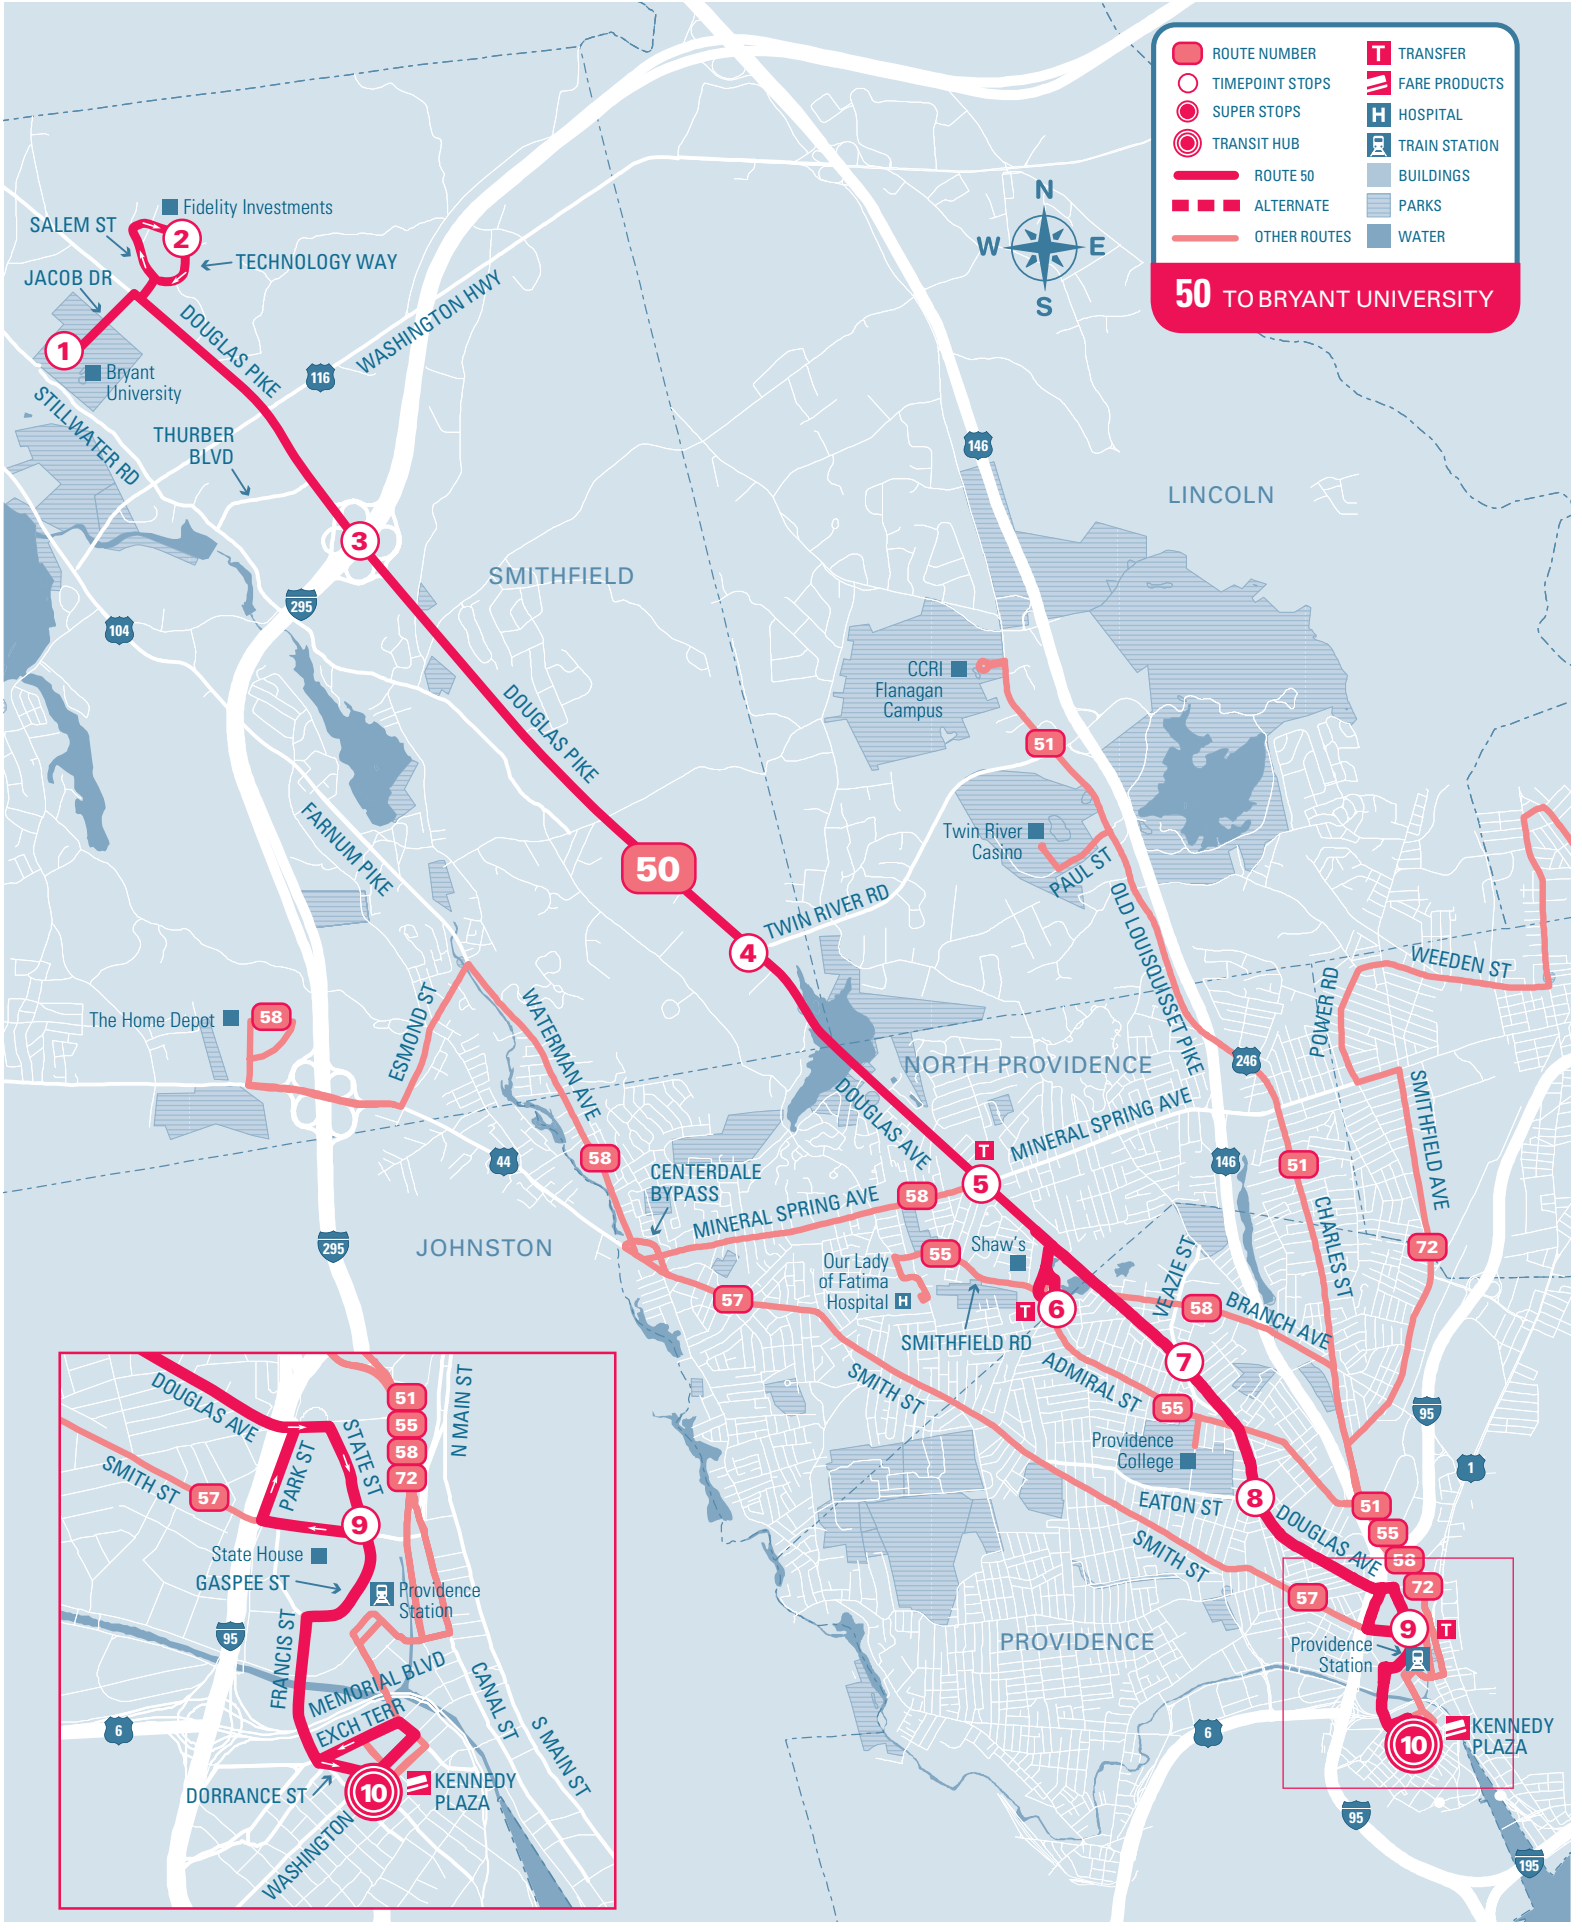

50 TO BRYANT UNIVERSITY

Timepoint Stops	KENNEDY PLAZA Stop J	Smith & Gaspee	Douglas & Eaton	Douglas & Veazie	Shaw's Admiral St.	Mineral Spring & Douglas	Twin River & Douglas Pike	Rte. 7 & Rte. 295	Fidelity Investments	Bryant Univ.
	HUB	56, 57	6:02	6:05	6:09	6:12	6:16	6:21	6:27	6:33
		5:52	5:57	6:02	6:05	6:09	6:12	6:16	6:21	6:27
		6:12	6:17	6:22	6:25	6:29	.....	.....	.....	.....
		6:32	6:37	6:42	6:45	6:49	6:52	6:56	7:01	7:07
		6:52	6:57	7:02	7:05	7:09	.....	.....	.....	.....
		7:12	7:18	7:23	7:26	7:30	7:34	7:38	7:43	7:49
		7:32	7:38	7:43	7:46	7:50	.....	.....	.....	.....
		7:52	7:58	8:03	8:06	8:10	8:14	8:18	8:23	8:29
		8:12	8:18	8:23	8:26	8:30	.....	.....	.....	.....
		8:32	8:38	8:43	8:46	8:50	8:54	8:58	9:03	9:09
		8:52	8:58	9:03	9:06	9:10	.....	.....	.....	.....
		9:12	9:18	9:23	9:26	9:30	9:34	9:38	9:43	9:48
		9:32	9:38	9:43	9:46	9:50	.....	.....	.....	.....
		9:52	9:58	10:03	10:06	10:10	10:14	10:18	10:23	10:28
		10:12	10:18	10:23	10:26	10:30	.....	.....	.....	.....
		10:32	10:38	10:43	10:46	10:50	10:54	10:58	11:03	11:08
		10:52	10:58	11:03	11:06	11:10	.....	.....	.....	.....
		11:12	11:18	11:23	11:26	11:30	11:34	11:38	11:43	11:48
		11:32	11:38	11:43	11:46	11:50	.....	.....	.....	.....
		11:52	11:58	12:03	12:06	12:10	12:14	12:18	12:23	12:28
		12:12	12:18	12:23	12:26	12:30	.....	.....	.....	.....
		12:32	12:38	12:43	12:46	12:50	12:54	12:58	1:03	1:08
		12:52	12:58	1:03	1:07	1:11	.....	.....	.....	.....
		1:12	1:19	1:25	1:29	1:33	1:37	1:41	1:46	1:51
		1:32	1:39	1:45	1:49	1:53	.....	.....	.....	.....
		1:52	1:59	2:05	2:09	2:13	2:17	2:21	2:26	2:31
		2:12	2:19	2:25	2:29	2:33	.....	.....	.....	.....
		2:32	2:39	2:45	2:49	2:53	2:57	3:01	3:06	3:11
		2:52	2:59	3:05	3:09	3:13	.....	.....	.....	.....
a		3:12	3:03	3:09	3:13	3:17	.....	.....	.....	.....
a		3:12	3:19	3:25	3:29	3:33	3:37	3:41	3:46	3:51
		3:32	3:39	3:45	3:49	3:53	.....	.....	.....	.....
		3:52	3:59	4:05	4:09	4:13	4:17	4:21	4:26	4:31
		4:12	4:19	4:25	4:29	4:33	.....	.....	.....	.....
		4:32	4:39	4:45	4:49	4:53	4:57	5:01	5:06	5:11
		4:52	4:59	5:05	5:09	5:13	.....	.....	.....	.....
		5:12	5:19	5:25	5:29	5:33	5:37	5:41	5:46	5:51
		5:32	5:39	5:45	5:49	5:53	.....	.....	.....	.....
		5:52	5:59	6:05	6:08	6:12	6:15	6:19	6:24	6:29
		6:12	6:17	6:22	6:25	6:29	.....	.....	.....	.....
		6:32	6:37	6:42	6:45	6:49	6:52	6:56	7:01	7:06
		6:52	6:57	7:02	7:05	7:09	7:12	7:16	7:21	7:26
		7:32	7:37	7:42	7:45	7:49	7:52	7:56	8:01	8:06
		8:12	8:17	8:22	8:25	8:29	8:32	8:36	8:41	8:46
		8:57	9:02	9:07	9:10	9:14	9:17	9:21	9:26	9:31
		9:37	9:42	9:47	9:50	9:54	9:57	10:01	10:06	10:11
		10:32	10:37	10:42	10:45	10:49	10:52	10:56	11:01	11:06
b		11:05	11:10	11:15	11:18	11:22	11:25	11:29	11:34	11:39
b		11:50	11:55	12:00	12:03	12:07	12:10	12:14	12:19	12:24
b		12:30	12:35	12:40	12:43	12:47	12:50	12:54	12:59	1:04
b		1:10	1:15	1:20	1:23	1:27	1:30	1:34	1:39	1:44

(a) Trip operates when Providence Schools are in session. (Note final destination)
(b) Trip operates on Fridays only during Bryant Fall and Spring Semesters.