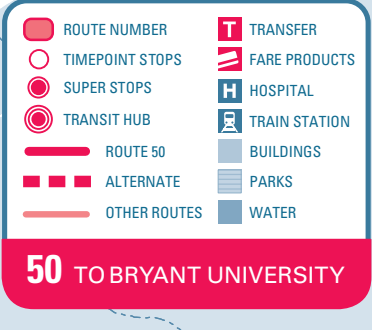

50 TO BRYANT UNIVERSITY

Timepoint Stops	KENNEDY PLAZA Stop J	Smith & Gaspee	Douglas & Eaton	Douglas & Veazie	Shaw's Admiral St.	Mineral Spring & Douglas	Twin River & Douglas Pike	Rte. 7 & Rte. 295	Fidelity Investments	Bryant Univ.
	HUB	56, 57	6:02	6:05	6:09	6:12	6:16	6:21	6:27	6:33
		5:52	5:57	6:02	6:05	6:09	6:12	6:16	6:21	6:27
		6:12	6:17	6:22	6:25	6:29	.....	.....	.....	.....
		6:32	6:37	6:42	6:45	6:49	6:52	6:56	7:01	7:07
		6:52	6:57	7:02	7:05	7:09	.....	.....	.....	.....
		7:12	7:18	7:23	7:26	7:30	7:34	7:38	7:43	7:49
		7:32	7:38	7:43	7:46	7:50	.....	.....	.....	.....
		7:52	7:58	8:03	8:06	8:10	8:14	8:18	8:23	8:29
		8:12	8:18	8:23	8:26	8:30	.....	.....	.....	.....
		8:32	8:38	8:43	8:46	8:50	8:54	8:58	9:03	9:09
		8:52	8:58	9:03	9:06	9:10	.....	.....	.....	.....
		9:12	9:18	9:23	9:26	9:30	9:34	9:38	9:43	9:48
		9:32	9:38	9:43	9:46	9:50	.....	.....	.....	.....
		9:52	9:58	10:03	10:06	10:10	10:14	10:18	10:23	10:28
		10:12	10:18	10:23	10:26	10:30	.....	.....	.....	.....
		10:32	10:38	10:43	10:46	10:50	10:54	10:58	11:03	11:08
		10:52	10:58	11:03	11:06	11:10	.....	.....	.....	.....
		11:12	11:18	11:23	11:26	11:30	11:34	11:38	11:43	11:48
		11:32	11:38	11:43	11:46	11:50	.....	.....	.....	.....
		11:52	11:58	12:03	12:06	12:10	12:14	12:18	12:23	12:28
		12:12	12:18	12:23	12:26	12:30	.....	.....	.....	.....
		12:32	12:38	12:43	12:46	12:50	12:54	12:58	1:03	1:08
		12:52	12:58	1:03	1:07	1:11	.....	.....	.....	.....
		1:12	1:19	1:25	1:29	1:33	1:37	1:41	1:46	1:51
		1:32	1:39	1:45	1:49	1:53	.....	.....	.....	.....
		1:52	1:59	2:05	2:09	2:13	2:17	2:21	2:26	2:31
		2:12	2:19	2:25	2:29	2:33	.....	.....	.....	.....
		2:32	2:39	2:45	2:49	2:53	2:57	3:01	3:06	3:11
		2:52	2:59	3:05	3:09	3:13	.....	.....	.....	.....
a		3:12	3:03	3:09	3:13	3:17	.....	.....	.....	.....
a		3:12	3:19	3:25	3:29	3:33	3:37	3:41	3:46	3:51
		3:32	3:39	3:45	3:49	3:53	.....	.....	.....	.....
		3:52	3:59	4:05	4:09	4:13	4:17	4:21	4:26	4:31
		4:12	4:19	4:25	4:29	4:33	.....	.....	.....	.....
		4:32	4:39	4:45	4:49	4:53	4:57	5:01	5:06	5:11
		4:52	4:59	5:05	5:09	5:13	.....	.....	.....	.....
		5:12	5:19	5:25	5:29	5:33	5:37	5:41	5:46	5:51
		5:32	5:39	5:45	5:49	5:53	.....	.....	.....	.....
		5:52	5:59	6:05	6:08	6:12	6:15	6:19	6:24	6:29
		6:12	6:17	6:22	6:25	6:29	.....	.....	.....	.....
		6:32	6:37	6:42	6:45	6:49	6:52	6:56	7:01	7:06
		6:52	6:57	7:02	7:05	7:09	7:12	7:16	7:21	7:26
		7:32	7:37	7:42	7:45	7:49	7:52	7:56	8:01	8:06
		8:12	8:17	8:22	8:25	8:29	8:32	8:36	8:41	8:46
		8:57	9:02	9:07	9:10	9:14	9:17	9:21	9:26	9:31
		9:37	9:42	9:47	9:50	9:54	9:57	10:01	10:06	10:11
		10:32	10:37	10:42	10:45	10:49	10:52	10:56	11:01	11:06
b		11:05	11:10	11:15	11:18	11:22	11:25	11:29	11:34	11:39
b		11:50	11:55	12:00	12:03	12:07	12:10	12:14	12:19	12:24
b		12:30	12:35	12:40	12:43	12:47	12:50	12:54	12:59	1:04
b		1:10	1:15	1:20	1:23	1:27	1:30	1:34	1:39	1:44

(a) Trip operates when Providence Schools are in session. (Note final destination)
(b) Trip operates on Fridays only during Bryant Fall and Spring Semesters.