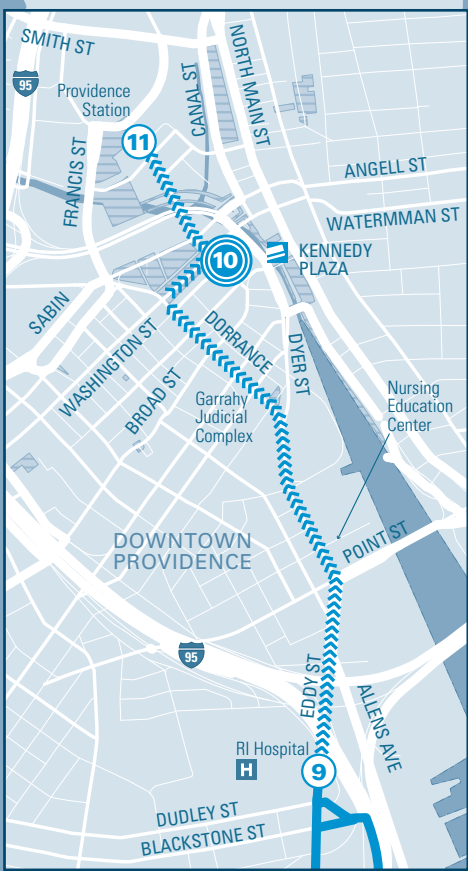

3/4 TO KENNEDY PLAZA

- BUS ROUTE NUMBER
- TIMEPOINT STOPS
- FARE PRODUCTS
- TRANSFER POINT
- PARK 'N' RIDE
- SUPER STOPS
- TRANSIT HUB
- BUILDINGS
- PARKS
- WATER

DOWNTOWN TRANSIT CONNECTOR
High Frequency Corridor

1 2 3 4 5 6 7 8 9 10 11

Timepoint Stops	Oakland Beach	Warwick & Sandy Ln.	Warwick Neck & Barton	W. Shore & Beach	Warwick & W. Shore	Narragansett Pkwy & Post	Warwick & Post	Norwood & Broad	Eddy St. at RI Hospital	KENNEDY PLAZA Stop G	Providence Station
TRANSFER							1	1	1, 51, 54, 58, 72	HUB	R, 51, 54, 58, 66, 72
SUNDAY / HOLIDAY	4	6:25	6:33	6:37	6:44	6:47	6:55	7:00
	3	7:18	7:24	7:28	7:33	7:37	7:45	7:50	7:52
	4	8:05	8:13	8:17	8:24	8:27	8:35	8:40
	3	8:58	9:04	9:08	9:13	9:17	9:25	9:30	9:32
	4	9:45	9:53	9:57	10:04	10:07	10:15	10:20
	3	10:38	10:44	10:48	10:53	10:57	11:05	11:10	11:12
	4	11:25	11:33	11:37	11:44	11:47	11:55	12:00
	3	12:17	12:23	12:28	12:33	12:37	12:45	12:50	12:52
	4	1:05	1:13	1:17	1:24	1:27	1:35	1:40
	3	1:57	2:03	2:08	2:13	2:17	2:25	2:30	2:32
	4	2:45	2:53	2:57	3:04	3:07	3:15	3:20
	3	3:37	3:43	3:48	3:53	3:57	4:05	4:10	4:12
4	4:25	4:33	4:37	4:44	4:47	4:55	5:00	
3	5:18	5:24	5:28	5:33	5:37	5:45	5:50	5:52	
4	6:05	6:13	6:17	6:24	6:27	6:35	6:40	
3	6:58	7:04	7:08	7:13	7:17	7:25	7:30	7:32	

MAJOR STOPS

- 1 Oakland Beach
- 2 Warwick & Sandy Ln.
- 3 Warwick Neck & Barton
- 4 West Shore & Beach
- 5 Warwick & West Shore
- 6 Narragansett Pkwy & Post
- 7 Warwick & Post
- 8 Norwood & Broad
- 9 Eddy St. at RI Hospital
- 10 KENNEDY PLAZA Stop G: Northbound Stop B: Southbound
- 11 Providence Station