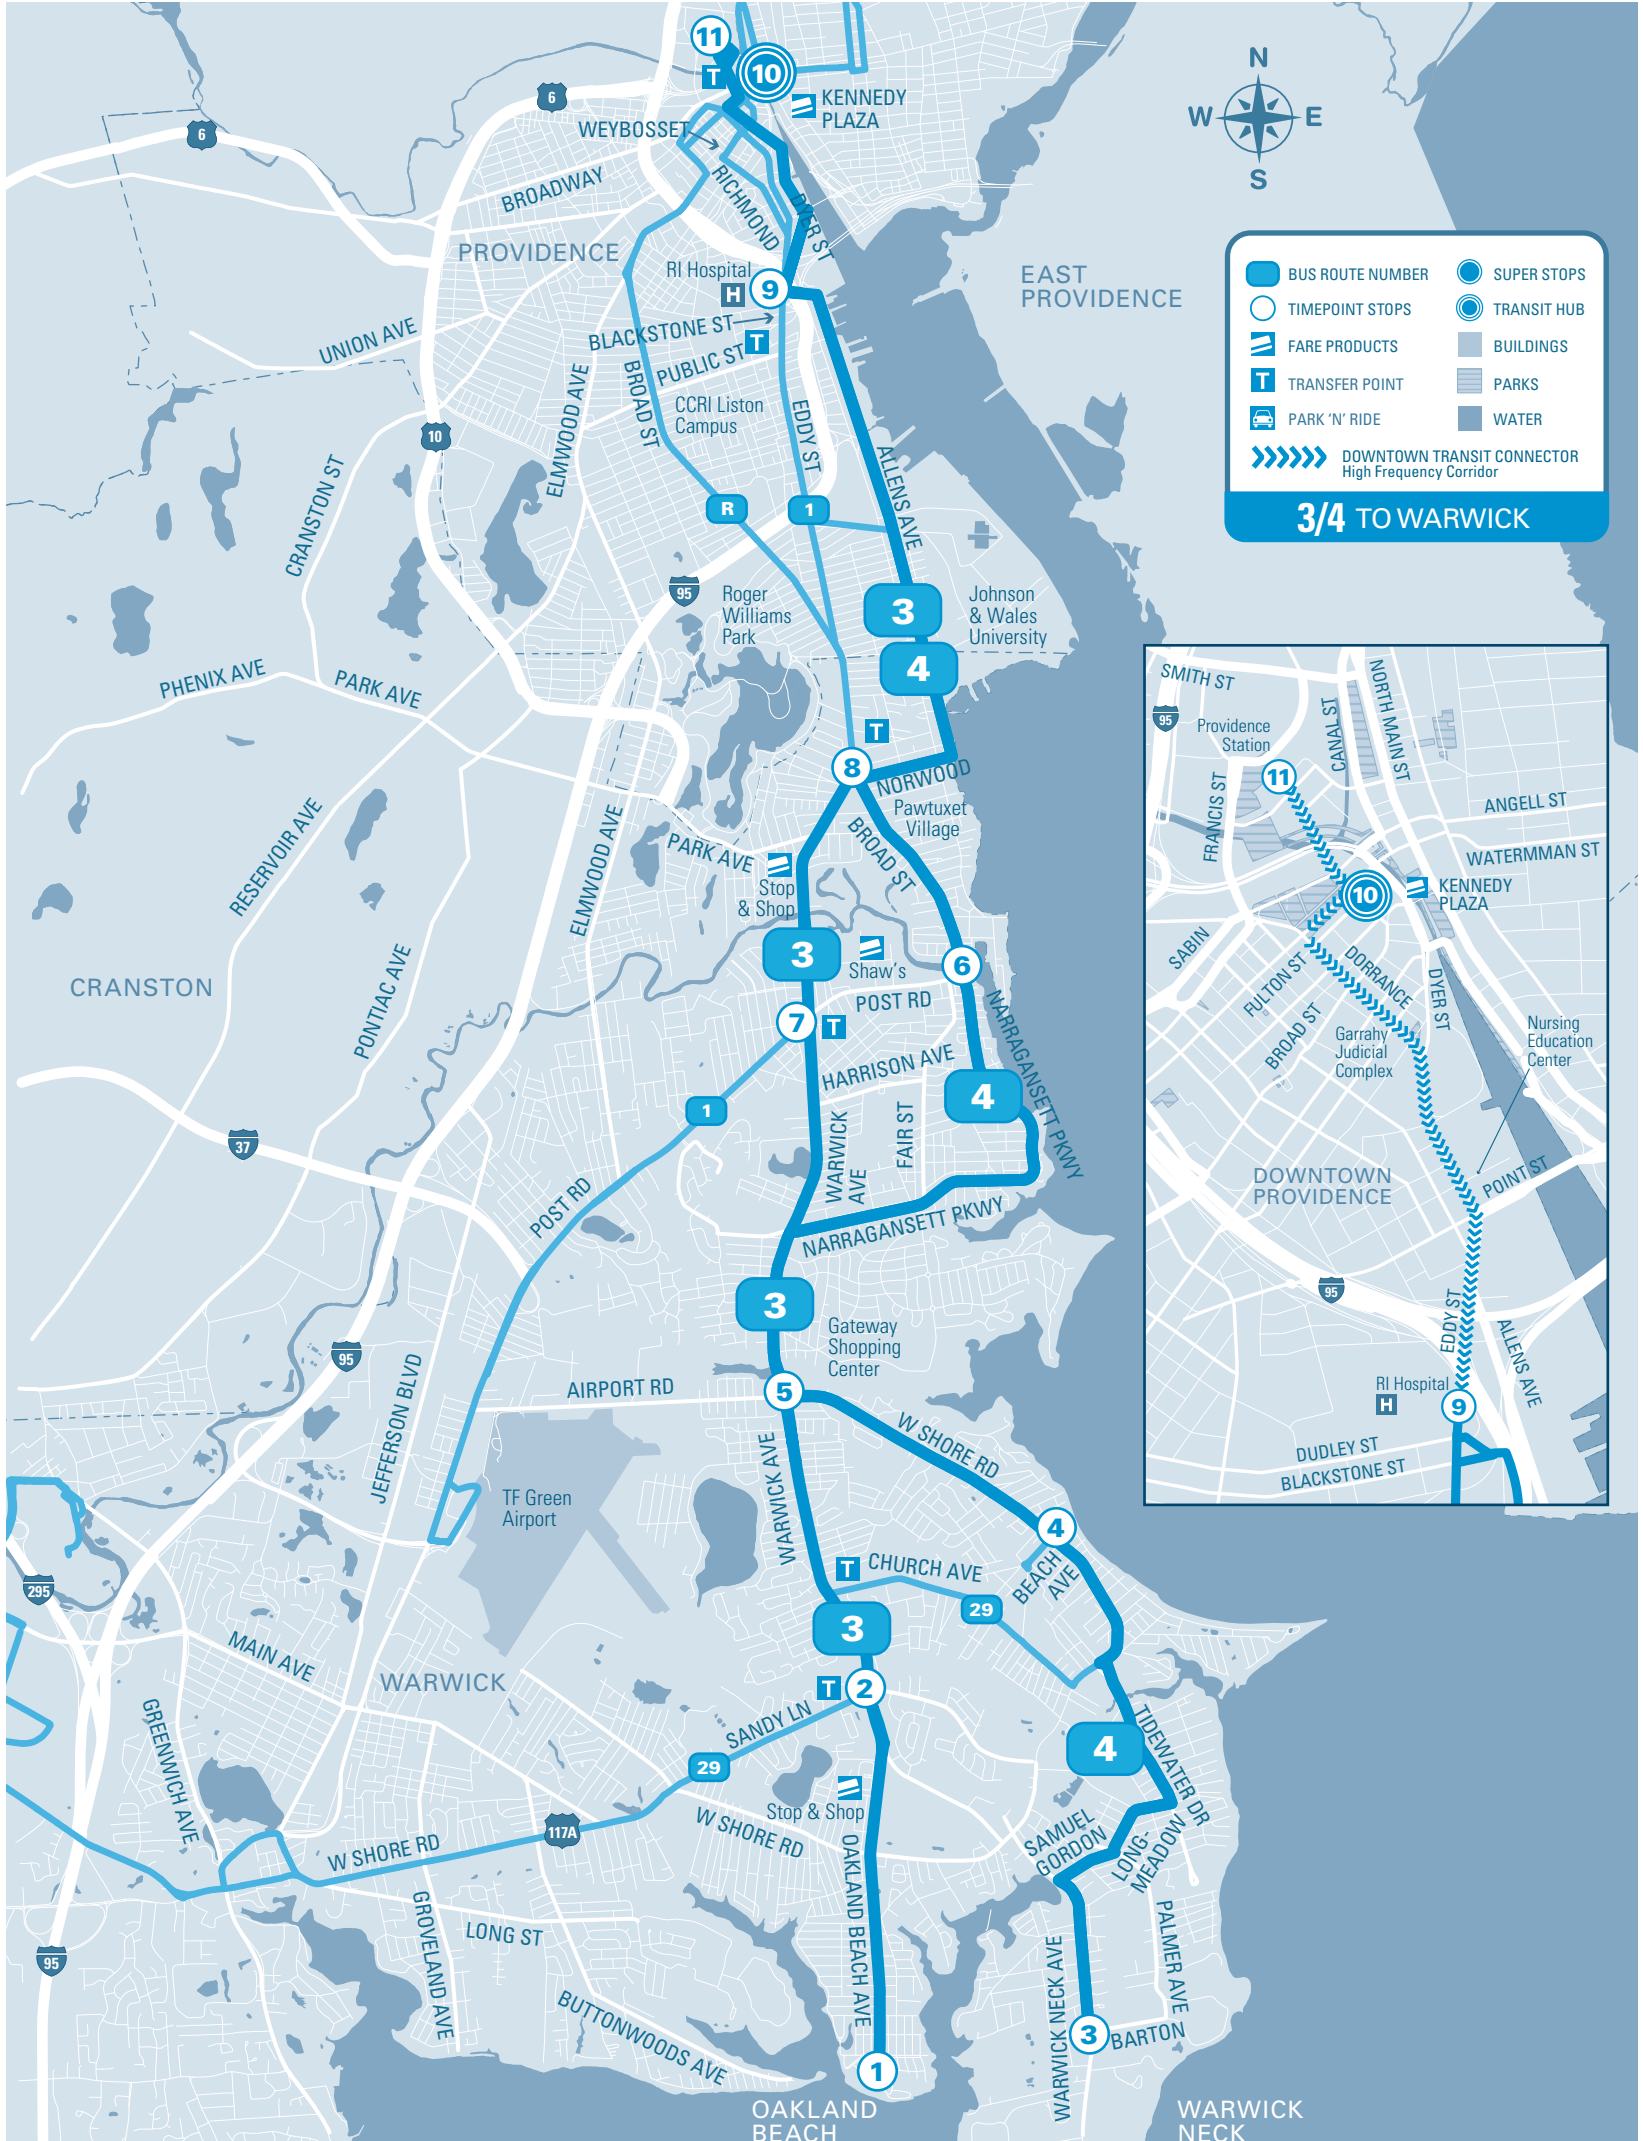

3/4 TO WARWICK

- BUS ROUTE NUMBER
- TIMEPOINT STOPS
- FARE PRODUCTS
- TRANSFER POINT
- PARK 'N' RIDE
- SUPER STOPS
- TRANSIT HUB
- BUILDINGS
- PARKS
- WATER
- DOWNTOWN TRANSIT CONNECTOR High Frequency Corridor