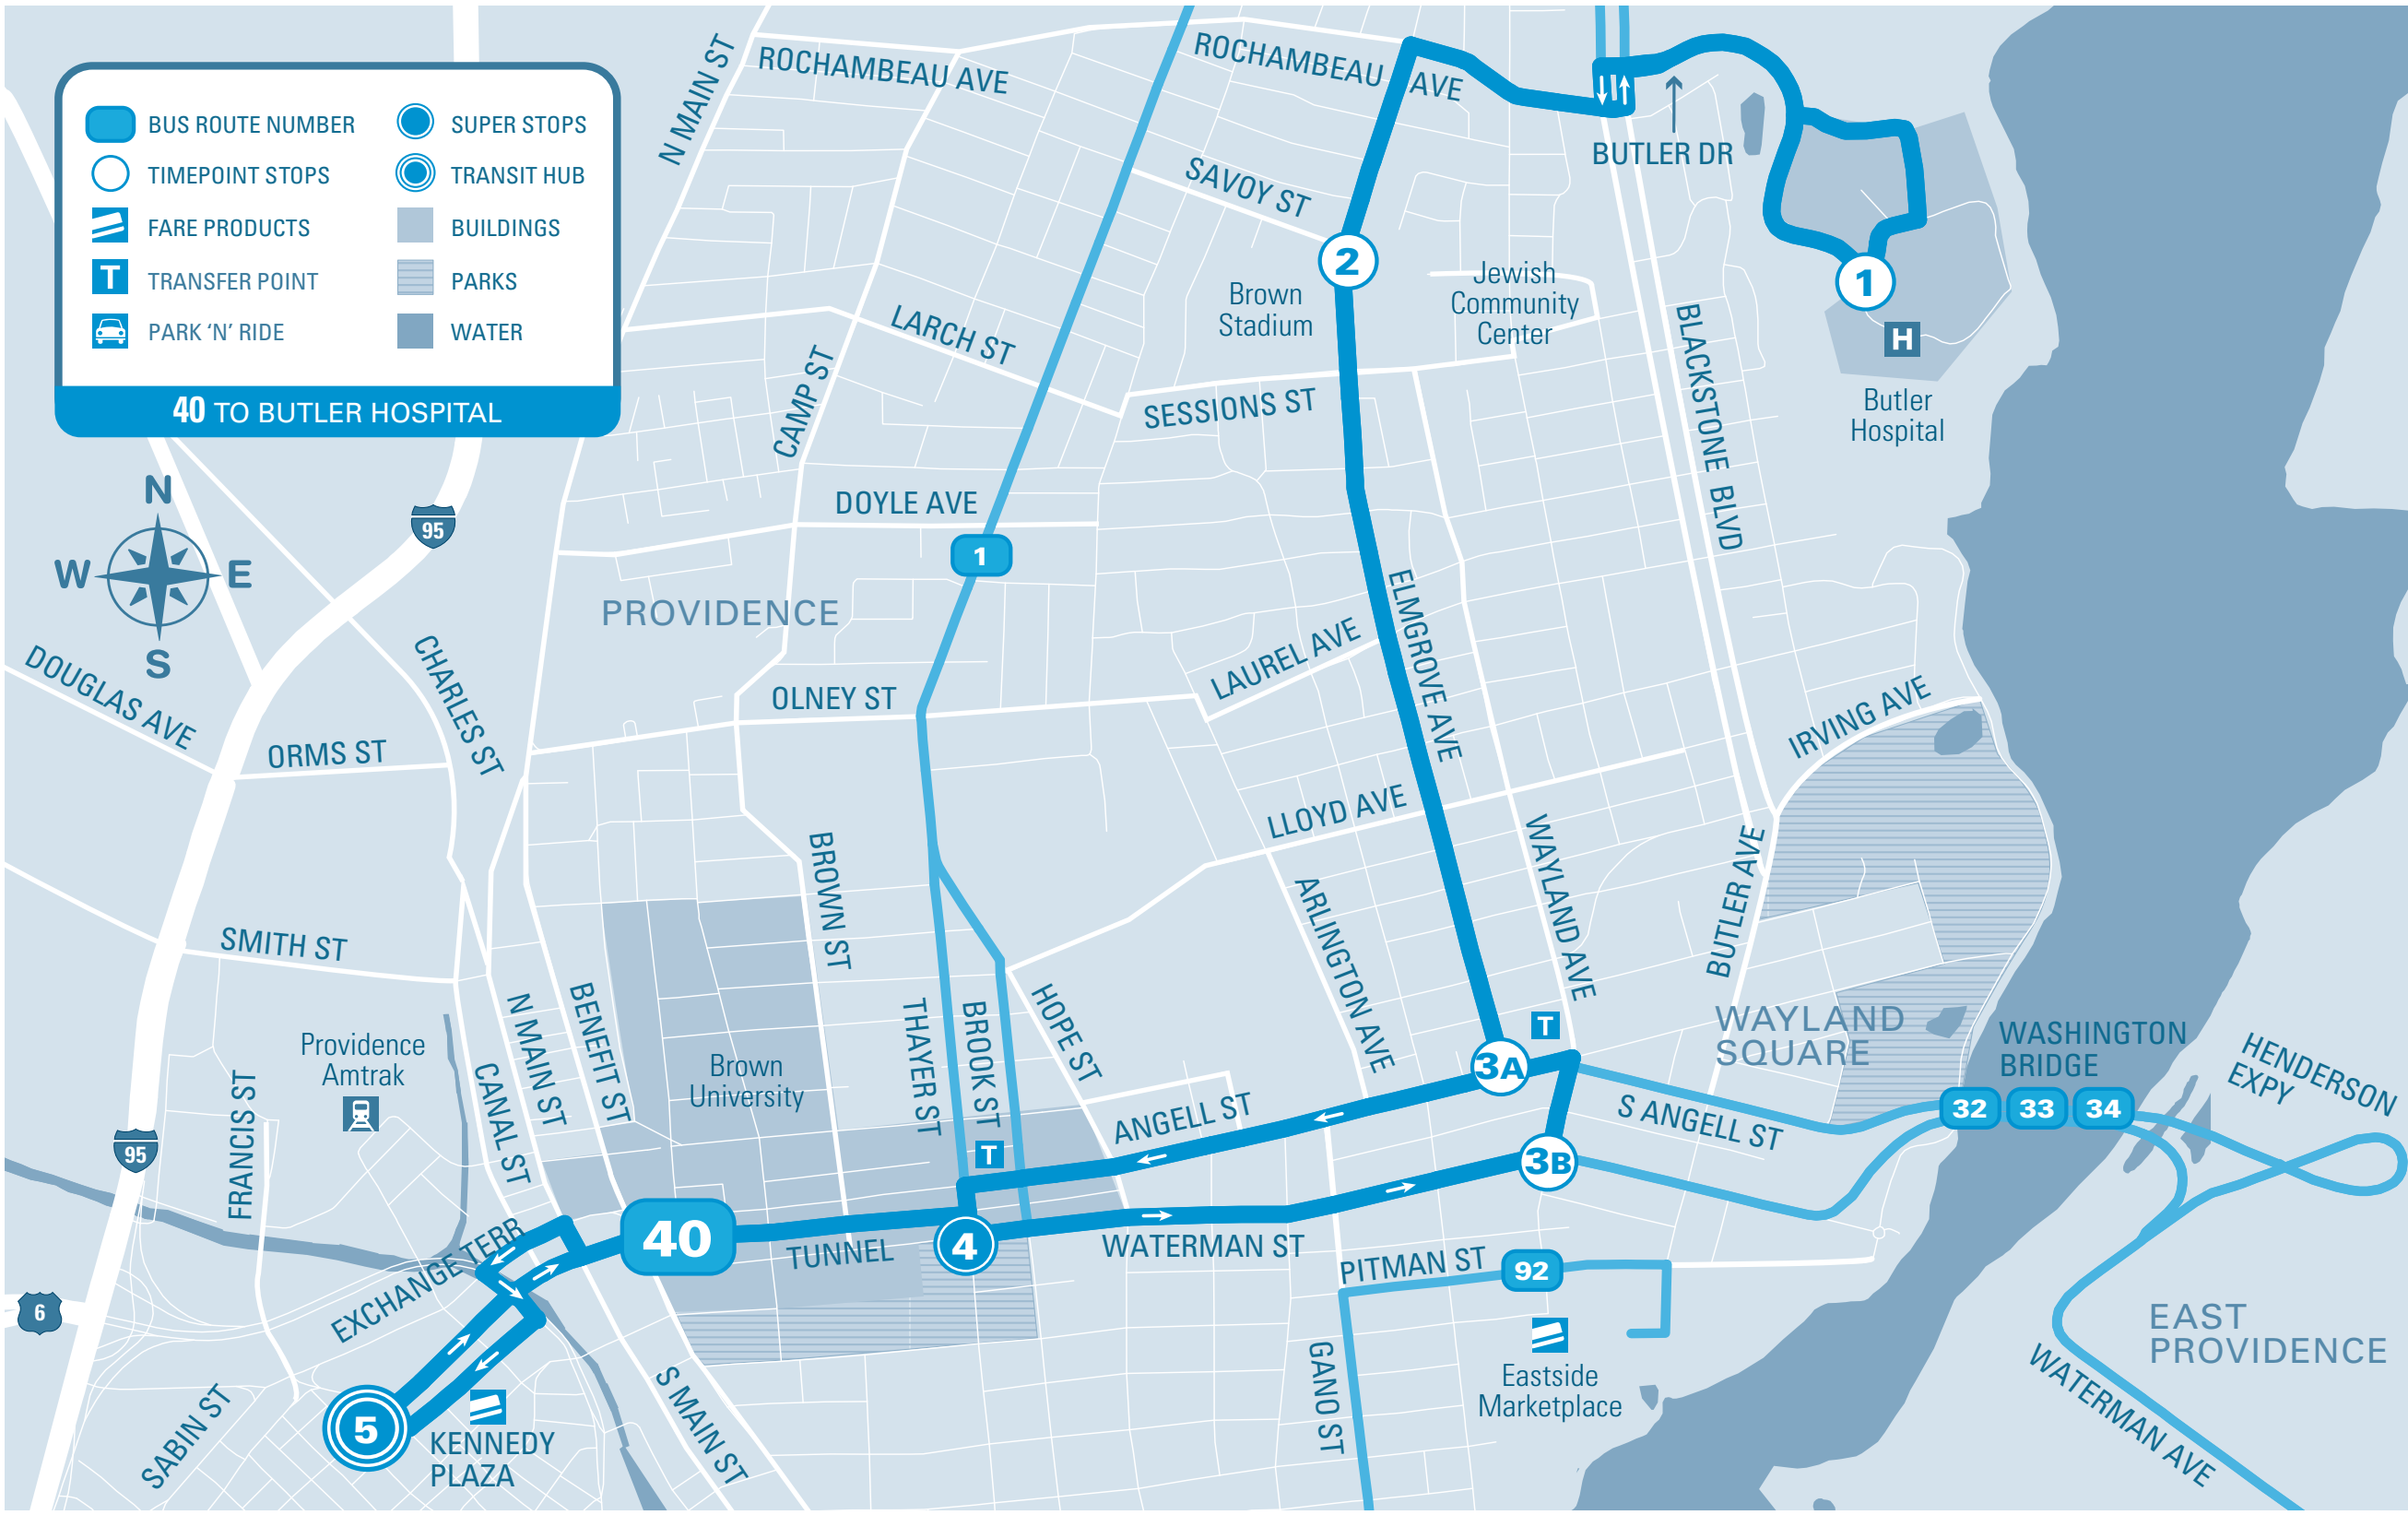

RIPTA Cash Fares*

Full Fare • Tarifa Básica.....	$2.00
Transfers • Transbordo.....	$1.00
Day Pass • Pase de día.....	$6.00
7 Day Pass • Pase de 7 días.....	$25.00
Monthly Pass • Pase Mensual.....	$70.00
10 Ride Pass (w/Transfer) •	
Pase de 10 Viajes (con transbordo).....	$20.00
Children under 5 ride free when accompanied by an adult	
Children 12 years of age and under must be accompanied by an adult	

2020 Holidays

RIPTA will operate Sunday / Holiday service on the following days:

- **New Year's Day** - Wednesday, January 1
- **Dr. Martin Luther King, Jr. Day** - Monday, January 20
- **Memorial Day** - Monday, May 25
- **Independence Day** - Saturday, July 4
- **Victory Day** - Monday, August 10
- **Labor Day** - Monday, September 7
- **Columbus Day** - Monday, October 12
- **Veterans Day** - Wednesday, November 11
- **Thanksgiving Day** - Thursday, November 26
- **Christmas Day** - Friday, December 25

RIPTA offers a Reduced Fare Bus Pass Program for Seniors, People with Disabilities, and Medicare Card Holders. Please visit www.ripta.com for details.

RIPTA ofrece un Pase de Tarifa Reducida a los Adultos Mayores, Personas con Discapacidades y cualquier persona con una una Tarjeta de Indentificación de Medicare. Para más información, visite www.ripta.com.

Bus Schedule Information •
Para información llame:
401-781-9400 or 401-747-3529 TDD
www.ripta.com

*Subject to change

Timepoint Stops	Cranston & Westminster	KENNEDY PLAZA		Waterman & Wayland	Elmgrove & Savoy	Butler Hospital
		Stop I	TUNNEL & THAYER			
MONDAY TO FRIDAY	AM	6:37	6:45	6:50	6:53	7:03
		7:37	7:45	7:51	7:55	8:06
		8:37	8:45	8:51	8:55	9:06
		9:37	9:45	9:51	9:55	10:06
		10:37	10:45	10:51	10:55	11:06
		11:37	11:45	11:51	11:55	12:06
	PM	12:37	12:45	12:51	12:55	1:06
		1:36	1:45	1:51	1:55	2:06
		2:36	2:45	2:51	2:55	3:06
		2:56	2:53	2:59	3:03	.....
		2:56	2:53	2:59	3:03	.....
		3:36	3:45	3:51	3:55	4:06
4:36	4:45	4:51	4:55	5:06		
5:36	5:45	5:51	5:55	6:06		
6:38	6:45	6:50	6:53	7:03		
7:38	7:45	7:50	7:53	8:03		

(b) Trips originate at Classical High School and operate only when Providence Public Schools are in session. Trips terminate at Blackstone Blvd. & Hope St.

SATURDAY / SUNDAY / HOLIDAY: No Service

2020 Holidays

RIPTA will operate Sunday / Holiday service on the following days:

- **New Year's Day** - Wednesday, January 1
- **Dr. Martin Luther King, Jr. Day** - Monday, January 20
- **Memorial Day** - Monday, May 25
- **Independence Day** - Saturday, July 4
- **Victory Day** - Monday, August 10
- **Labor Day** - Monday, September 7
- **Columbus Day** - Monday, October 12
- **Veterans Day** - Wednesday, November 11
- **Thanksgiving Day** - Thursday, November 26
- **Christmas Day** - Friday, December 25