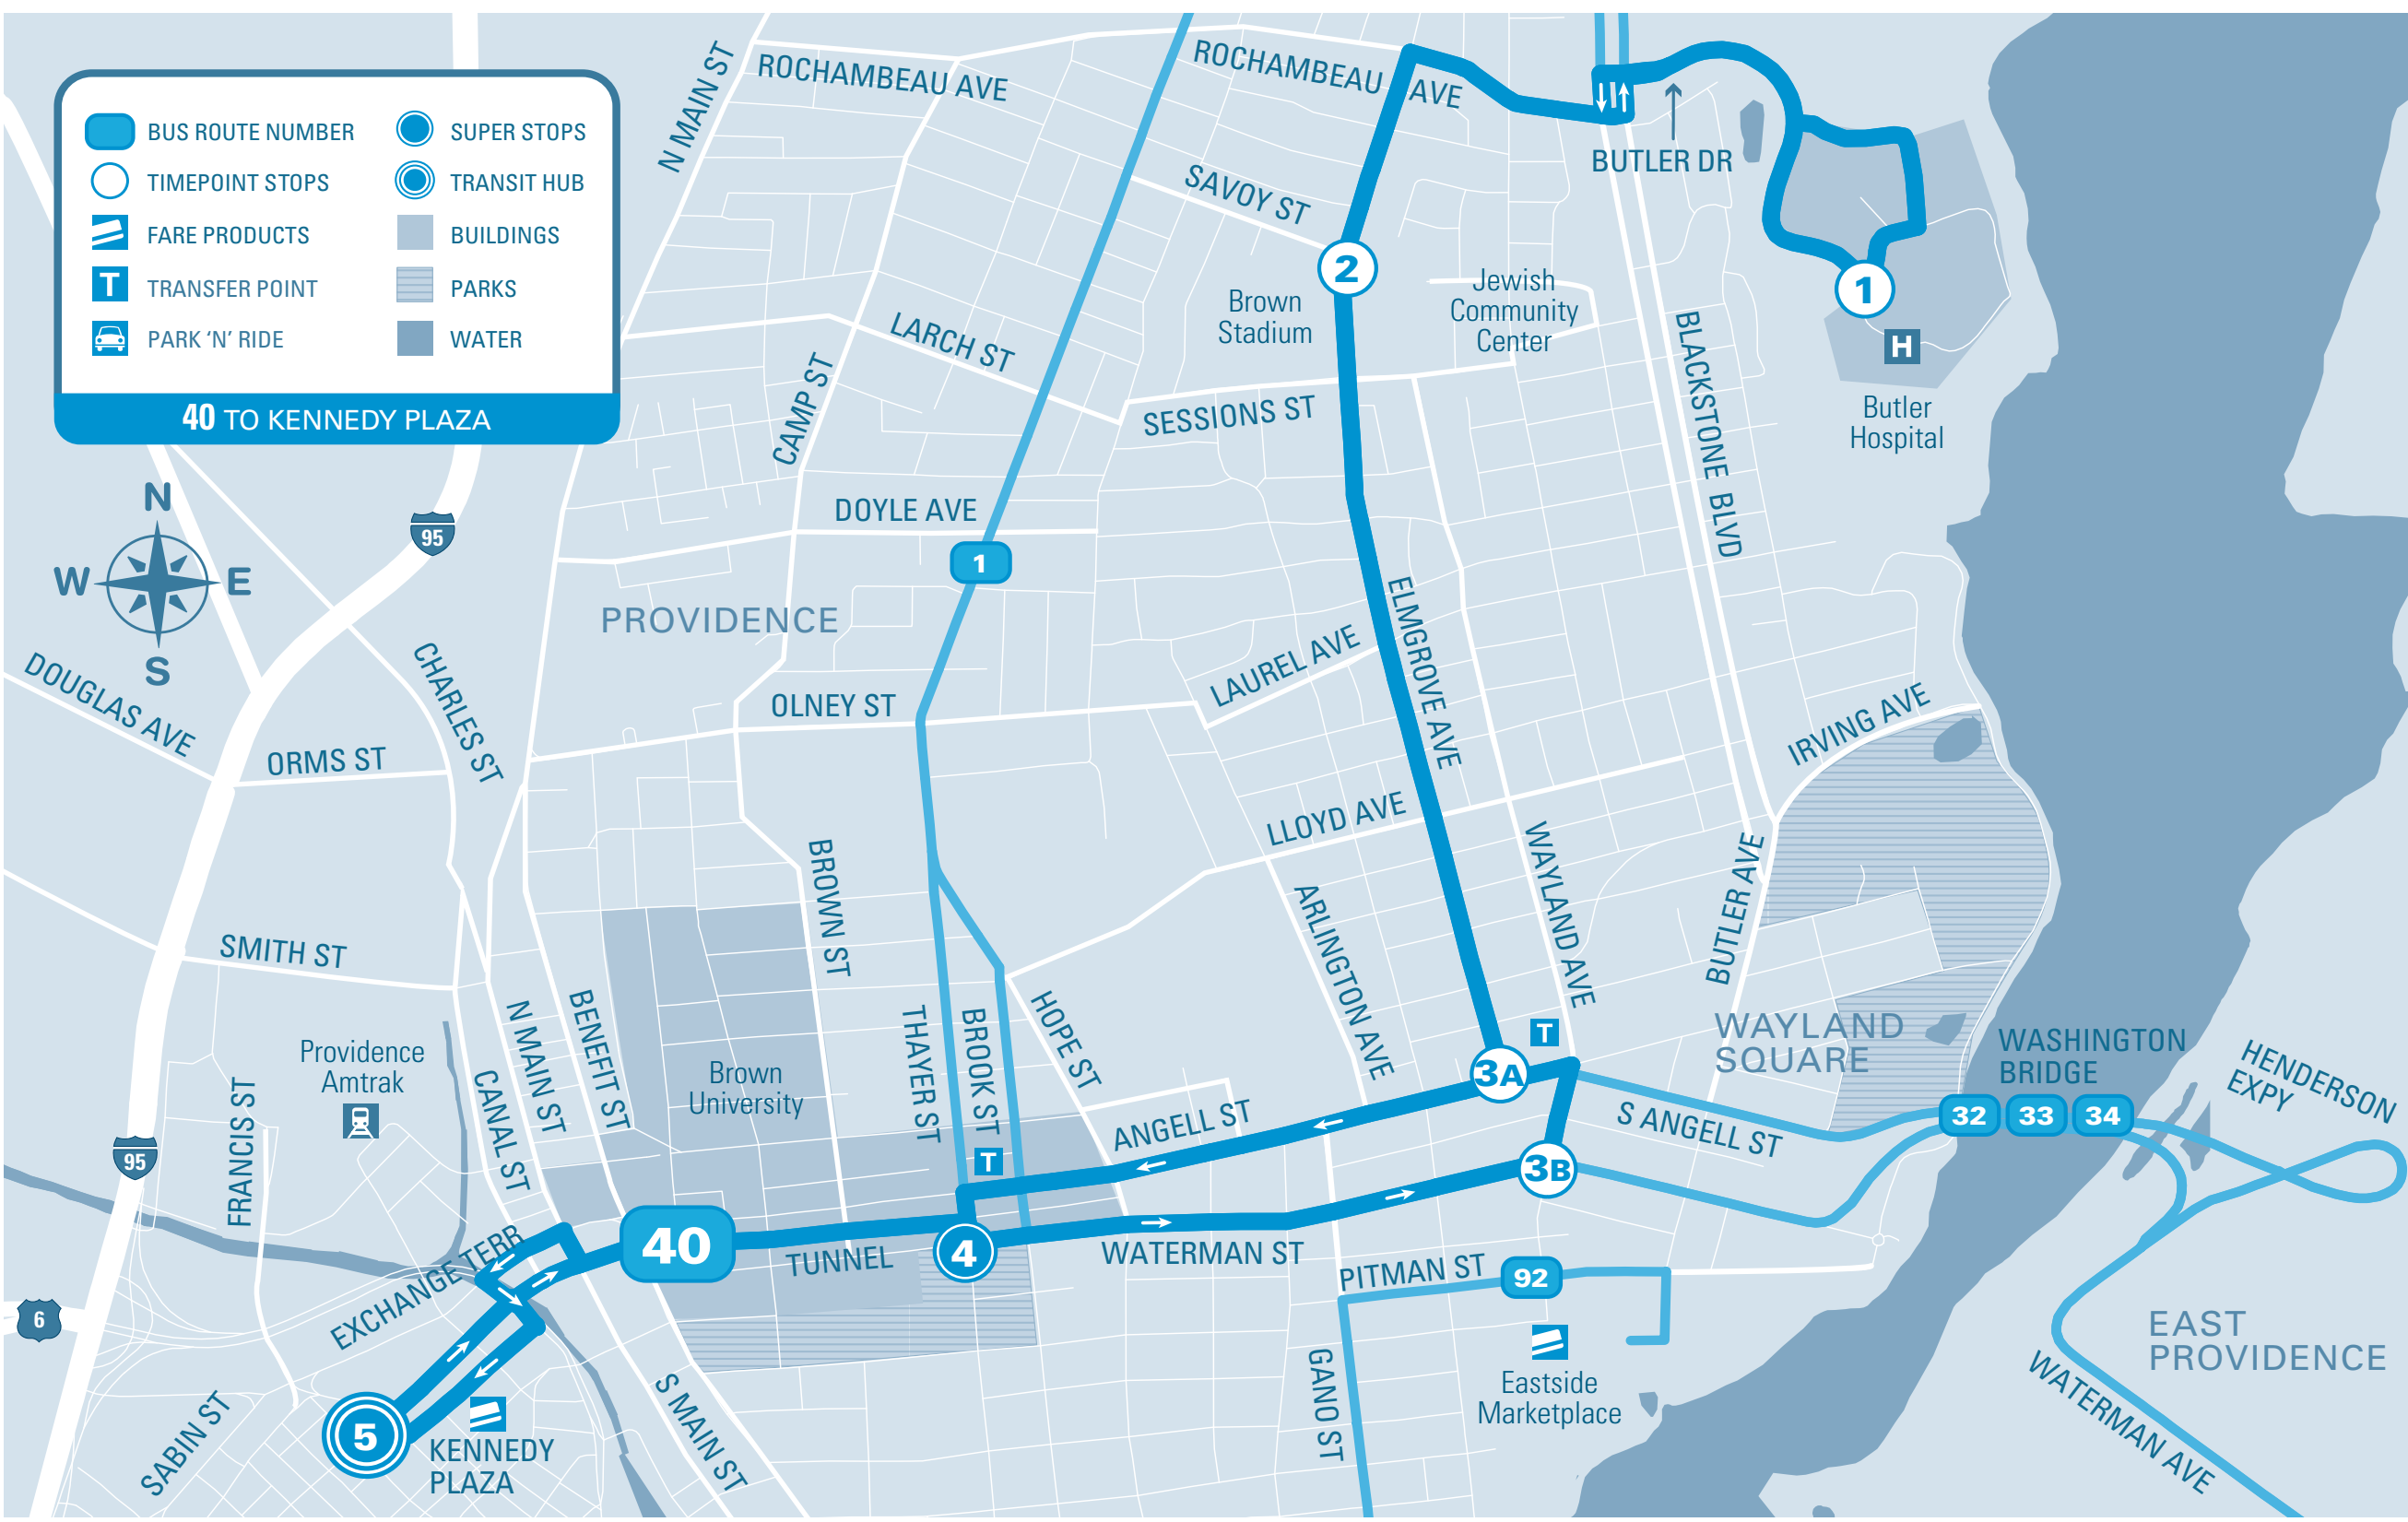

# Butler/Elmgrove

*Service operates through-city to Route 18 Union Ave*

- 1 Butler Hospital
- 2 Elmgrove & Savoy
- 3 Angell & Elmgrove
- 4 Tunnel & Thayer
- 5 **KENNEDY PLAZA Stop I**
- Cranston & Westminster

MAJOR STOPS

Effective 1/18/20 • Printed 1/18/20

**FREQUENCY**  
 Monday to Friday 6:40a-8p: 60 minutes  
 Saturday: no service  
 Sunday / Holiday: no service

**FARES**  
 Single Trip: \$2.00  
 Transfer: \$1.00 valid for 2 hours  
 1 Day Pass: \$6 onboard only  
 7 Day Pass: \$25 onboard only

**INFO**  
 Log on at [RIPTA.COM](http://RIPTA.COM)

RHODE ISLAND PUBLIC TRANSIT AUTHORITY

Timepoint Stops		Butler Hospital	Elmgrove & Savoy	Angell & Elmgrove	TUNNEL & THAYER	KENNEDY PLAZA Stop I	Cranston & Westminster
MONDAY TO FRIDAY	AM	a 7:24	7:29	7:33	7:37	7:42	7:53
		7:28	7:33	7:37	7:41	7:46	7:53
		8:28	8:33	8:37	8:41	8:46	8:53
		9:28	9:33	9:37	9:41	9:46	9:53
		10:28	10:33	10:37	10:41	10:46	10:53
		11:28	11:33	11:37	11:41	11:46	11:53
		12:28	12:33	12:37	12:41	12:46	12:53
	PM	1:28	1:33	1:37	1:41	1:46	1:54
		2:28	2:33	2:37	2:41	2:46	2:54
		3:28	3:33	3:37	3:41	3:46	3:54
		4:28	4:33	4:37	4:41	4:46	4:54
		5:28	5:33	5:37	5:41	5:46	5:54
		6:31	6:36	6:39	6:42	6:46	6:53
		7:31	7:36	7:39	7:42	7:46	7:53

**40 TO KENNEDY PLAZA**

- BUS ROUTE NUMBER
- SUPER STOPS
- TIMEPOINT STOPS
- TRANSIT HUB
- FARE PRODUCTS
- BUILDINGS
- TRANSFER POINT
- PARKS
- PARK 'N' RIDE
- WATER

**RIPTA Cash Fares\***

Full Fare • Tarifa Básica.....	\$2.00
Transfers • Transbordo.....	\$1.00
Day Pass • Pase de día.....	\$6.00
7 Day Pass • Pase de 7 días.....	\$25.00
Monthly Pass • Pase Mensual.....	\$70.00
10 Ride Pass (w/Transfer) •	
Pase de 10 Viajes (con transbordo).....	\$20.00
Children under 5 ride free when accompanied by an adult	
Children 12 years of age and under must be accompanied by an adult	