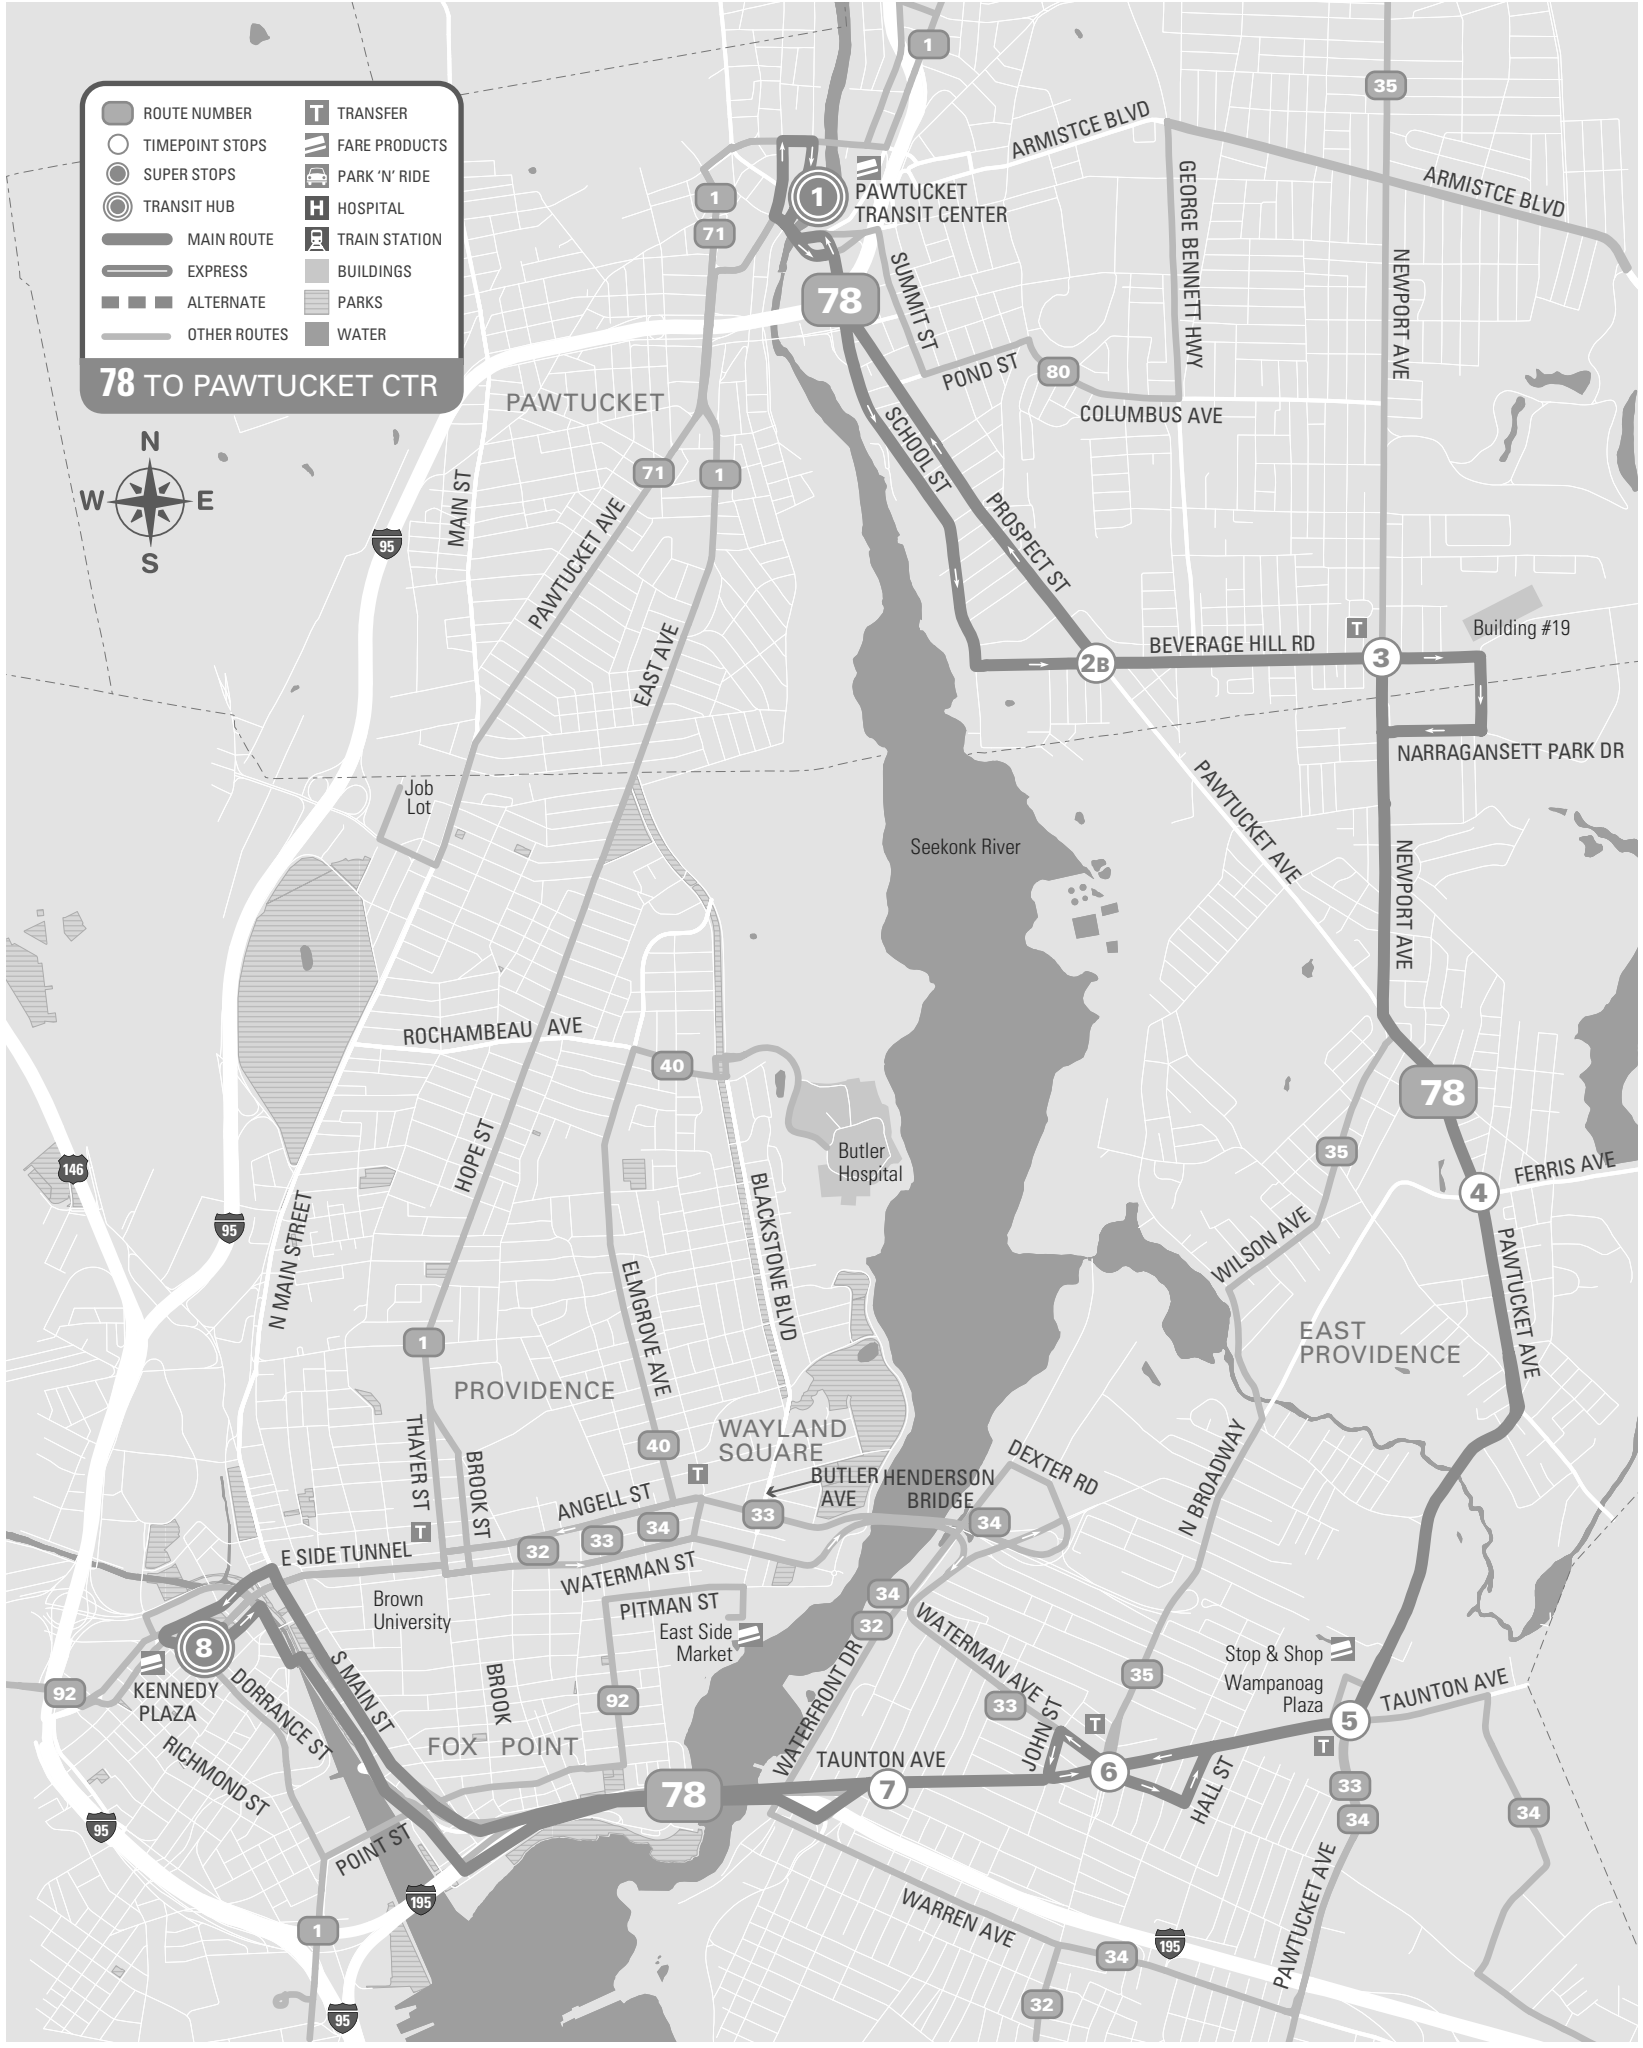

Beverage Hill Ave / East Providence

78

Timepoint Stops	Route 78								
	8 KENNEDY PLAZA Stop H	7 Taunton & Potter	6 Taunton & Waterman	5 Wampanoag Plaza	4 Pawtucket & Ferris	3 Newport & Beverage Hill	2B Beverage Hill & Prospect	1 PAWTUCKET TRANSIT CTR	
XFER	HUB	35	35	33, 34		35		HUB	
MONDAY TO FRIDAY	AM	6:15	6:22	6:24	6:28	6:33	6:37	6:40	6:48
		7:00	7:08	7:11	7:15	7:21	7:25	7:28	7:38
		7:45	7:53	7:56	8:00	8:06	8:10	8:13	8:23
		8:30	8:38	8:41	8:45	8:51	8:55	8:58	9:08
		9:15	9:23	9:26	9:30	9:36	9:40	9:43	9:53
		10:00	10:08	10:11	10:15	10:21	10:25	10:28	10:38
	PM	10:45	10:53	10:56	11:00	11:06	11:10	11:13	11:23
		11:30	11:38	11:41	11:45	11:51	11:55	11:58	12:08
		12:15	12:23	12:26	12:30	12:36	12:40	12:43	12:53
		1:00	1:08	1:11	1:15	1:21	1:25	1:28	1:38
		1:45	1:53	1:56	2:00	2:06	2:10	2:13	2:23
		2:30	2:38	2:41	2:45	2:51	2:55	2:58	3:08
	3:15	3:23	3:26	3:30	3:36	3:40	3:43	3:53	
	4:00	4:08	4:11	4:15	4:21	4:25	4:28	4:38	
	4:45	4:53	4:56	5:00	5:06	5:10	5:13	5:23	
	5:30	5:38	5:41	5:45	5:51	5:55	5:58	6:08	
	6:15	6:22	6:24	6:28	6:33	6:37	6:40	6:48	
	7:00	7:07	7:09	7:13	7:18	7:22	7:25	7:33	
	7:45	7:52	7:54	7:58	8:03	8:07	8:10	8:18	
	8:30	8:37	8:39	8:43	8:48	8:52	8:55	9:03	
	9:15	9:22	9:24	9:28	9:33	9:37	9:40	9:48	
	10:00	10:07	10:09	10:13	10:18	10:22	10:25	10:33	
10:45	10:52	10:54	10:58	11:03	11:07	11:10	11:18		