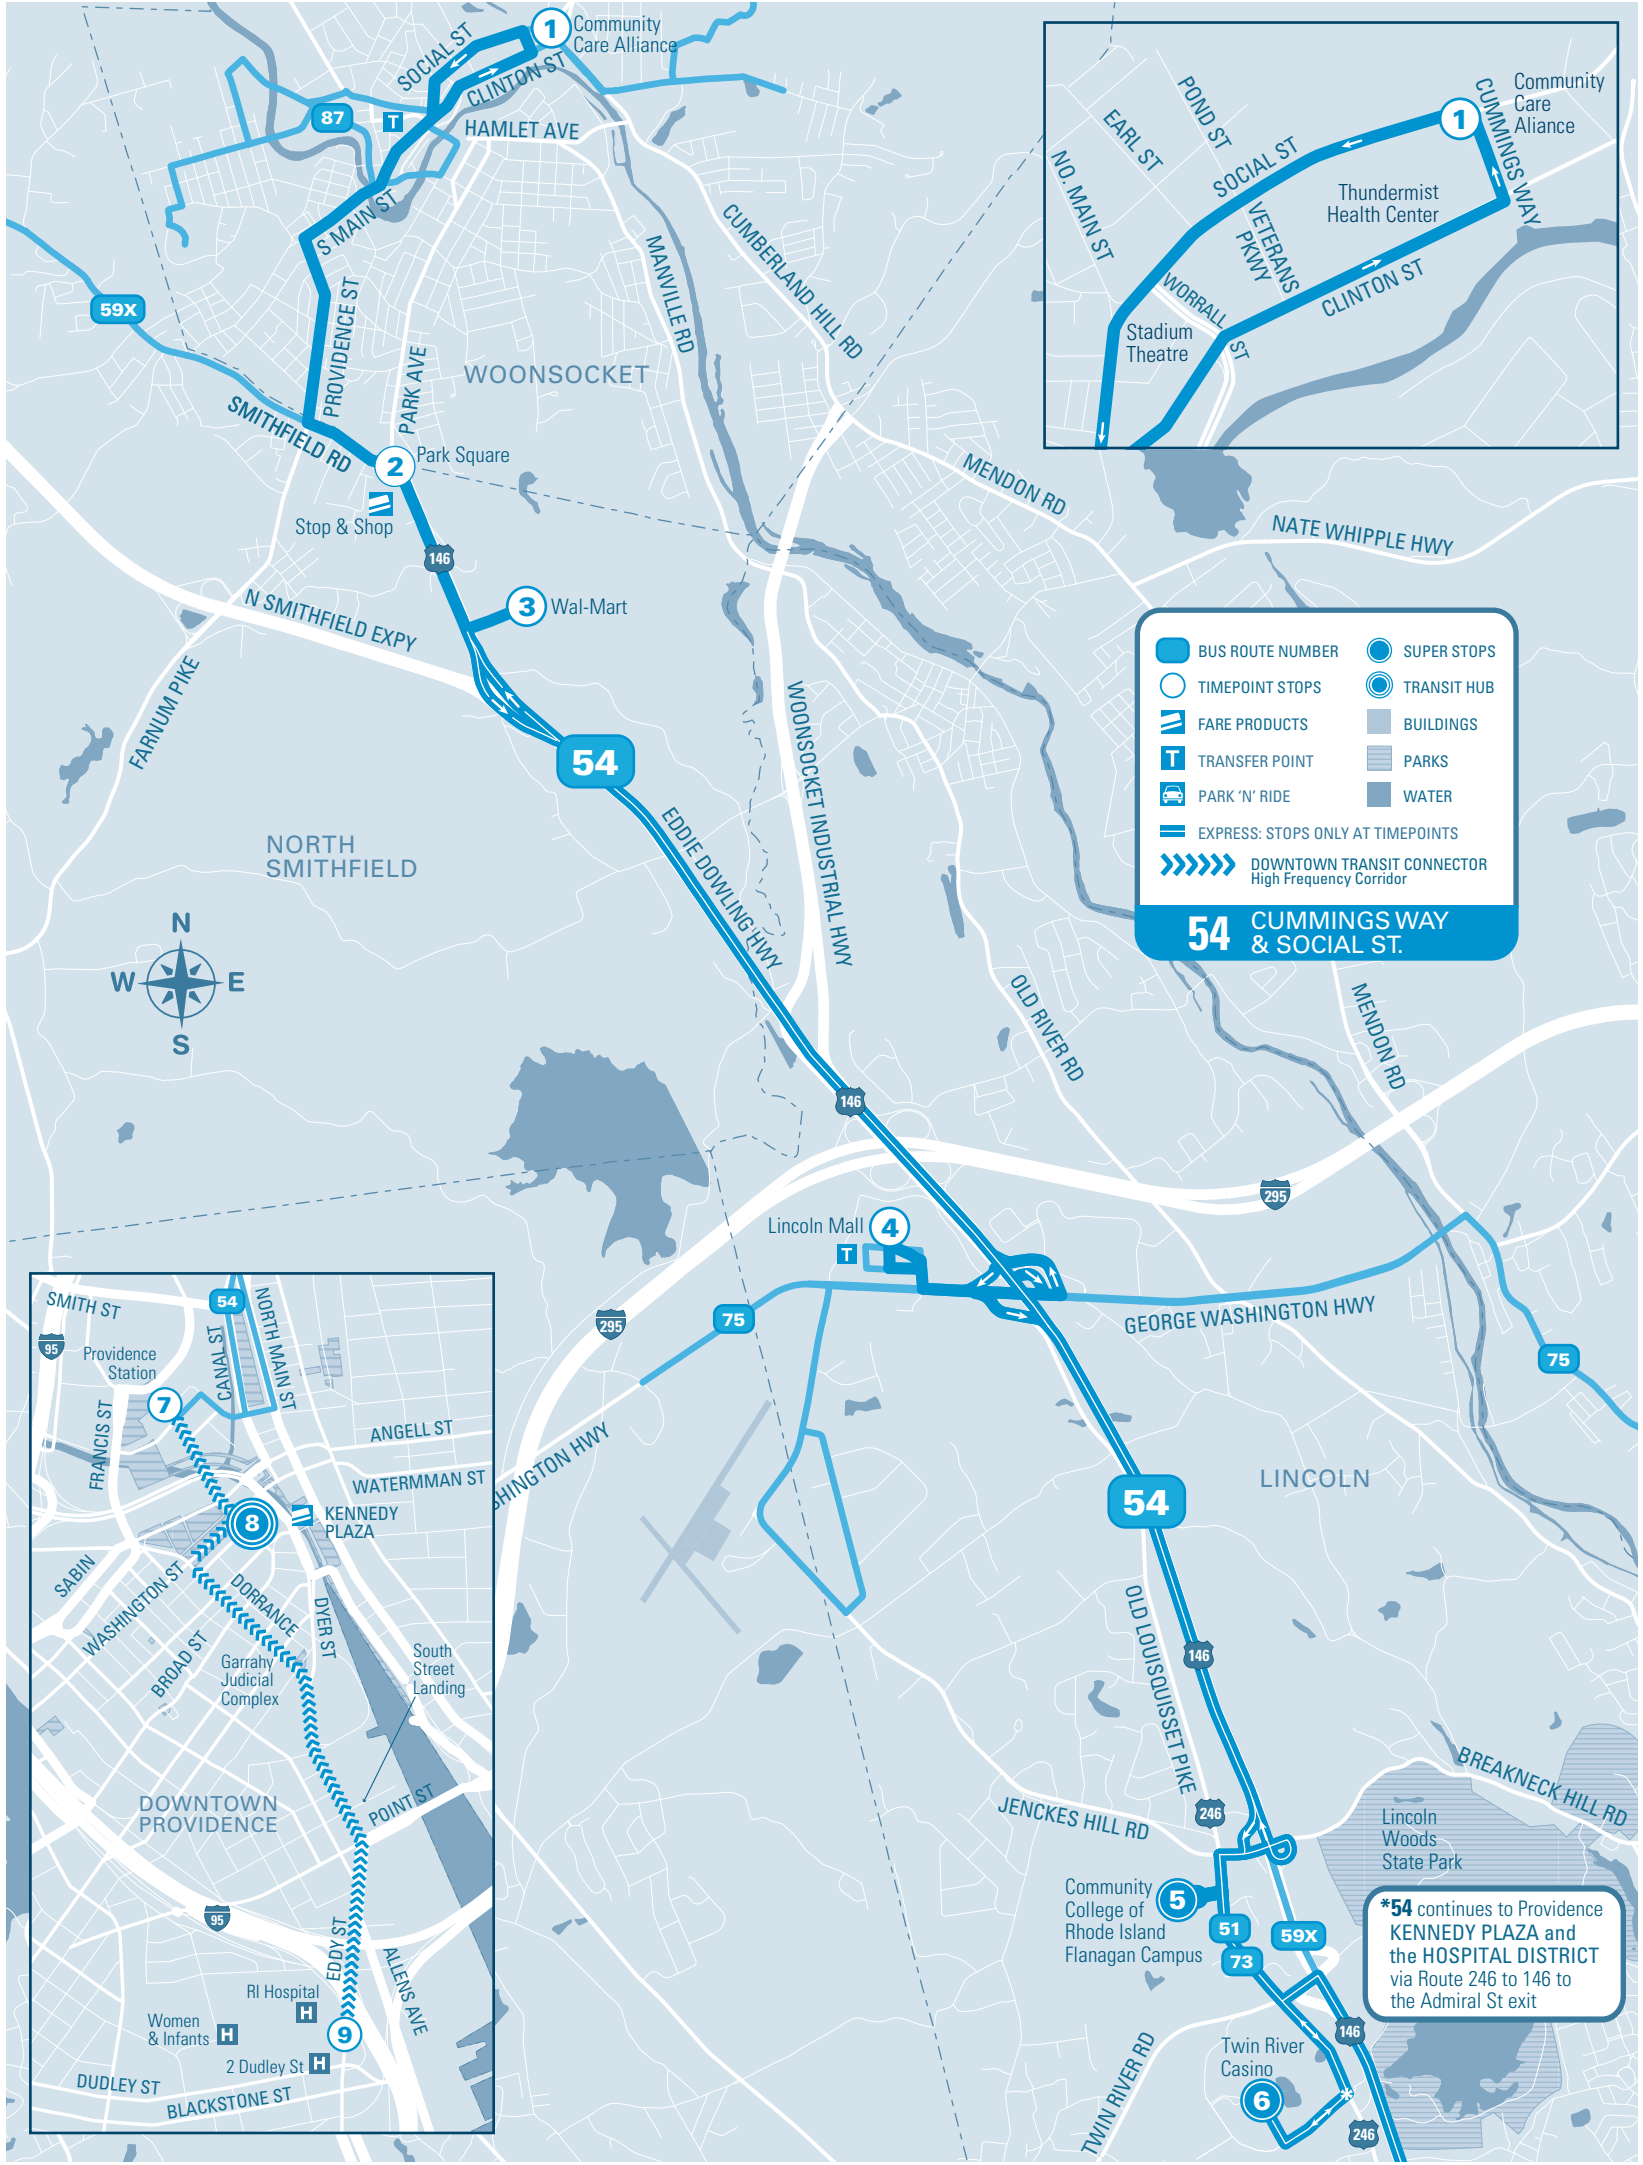

9	8	7	6	5	4	3	2	1
Timepoint Stops	Hospital District	KEN-NEDY PLAZA Stop G	Providence Station	Twin River	CCRI LINCOLN	Lincoln Mall	Walmart North Smithfield	Park & 146A (Park Square)	Cummings Way & Social St.
TRANSFER	1, 3, 4, 51, 58, 72	HUB	R, 3, 4, 51, 58, 66, 72	51, 73	51, 73	75			87
AM	5:54	6:00	6:02	6:13	.....	6:23	6:33	6:36	6:43
	6:24	6:30	6:32	6:43	6:47	6:56	7:06	7:09	7:17
	6:54	7:00	7:02	7:14	7:18	7:27	7:38	7:41	7:49
	7:24	7:30	7:32	7:44	7:48	7:57	8:08	8:11	8:19
	7:54	8:00	8:02	8:14	8:18	8:27	8:38	8:41	8:49
	8:24	8:30	8:32	8:44	8:48	8:57	9:08	9:11	9:19
	8:54	9:00	9:02	9:14	9:18	9:27	9:41	9:44	9:52
	9:24	9:30	9:32	9:44	9:48	9:57	10:11	10:14	10:22
	9:54	10:00	10:02	10:14	10:18	10:27	10:41	10:44	10:52
	10:24	10:30	10:32	10:44	10:48	10:57	11:11	11:14	11:22
	10:54	11:00	11:02	11:14	11:18	11:27	11:41	11:44	11:52
	11:24	11:30	11:32	11:44	11:48	11:57	12:11	12:14	12:22
11:54	12:00	12:02	12:14	12:18	12:27	12:41	12:44	12:52	
12:24	12:30	12:32	12:44	12:48	12:57	1:11	1:14	1:22	
12:54	1:00	1:02	1:14	1:18	1:27	1:41	1:44	1:52	
1:24	1:30	1:32	1:44	1:48	1:57	2:11	2:15	2:24	
1:54	2:00	2:02	2:14	2:18	2:28	2:42	2:46	2:55	
2:24	2:30	2:32	2:45	2:49	2:59	3:13	3:17	3:26	
2:54	3:00	3:02	3:15	3:19	3:29	3:43	3:47	3:56	
3:24	3:30	3:32	3:45	3:49	3:59	4:13	4:17	4:26	
3:54	4:00	4:02	4:16	4:20	4:30	4:44	4:48	4:57	
4:24	4:30	4:32	4:46	4:50	5:00	5:14	5:18	5:27	
4:54	5:00	5:02	5:16	5:20	5:30	5:44	5:48	5:57	
5:24	5:30	5:32	5:46	5:50	6:00	6:14	6:18	6:21	
5:54	6:00	6:02	6:16	6:18	6:27	6:37	6:40	6:48	
6:24	6:30	6:32	6:44	6:48	6:57	7:07	7:10	7:18	
6:54	7:00	7:02	7:14	7:18	7:27	7:37	7:40	7:48	
7:24	7:30	7:32	7:44	7:48	7:57	8:07	8:10	8:18	
7:54	8:00	8:02	8:14	8:18	8:27	8:37	8:40	8:48	
8:24	8:30	8:32	8:44	8:48	8:57	9:07	9:10	9:18	
8:54	9:00	9:02	9:14	9:18	9:27	9:37	9:40	9:48	
9:24	9:30	9:32	9:44	9:48	9:57	10:07	10:10	10:18	
9:54	10:00	10:02	10:14	10:18	10:27	10:37	10:40	10:48	
10:24	10:30	10:32	10:44	10:48	10:57	11:07	11:10	11:18	
10:54	11:00	11:02	11:14	11:18	11:27	11:37	11:40	11:48	
11:24	11:30	11:32	11:44	11:48	11:57	12:07	12:10	12:18	
11:54	12:00	12:02	12:14	12:18	12:27	12:37	12:40	12:48	
12:24	12:30	12:32	12:44	12:48	12:57	1:07	1:10	1:18	

(a) Trip serves Davies when school is in session.

2020 Holidays

RIPTA will operate Sunday / Holiday service on the following days:

- **New Year's Day** - Wednesday, January 1
- **Dr. Martin Luther King, Jr. Day** - Monday, January 20
- **Memorial Day** - Monday, May 25
- **Independence Day** - Saturday, July 4
- **Victory Day** - Monday, August 10
- **Labor Day** - Monday, September 7
- **Columbus Day** - Monday, October 12
- **Veterans Day** - Wednesday, November 11
- **Thanksgiving Day** - Thursday, November 26
- **Christmas Day** - Friday, December 25