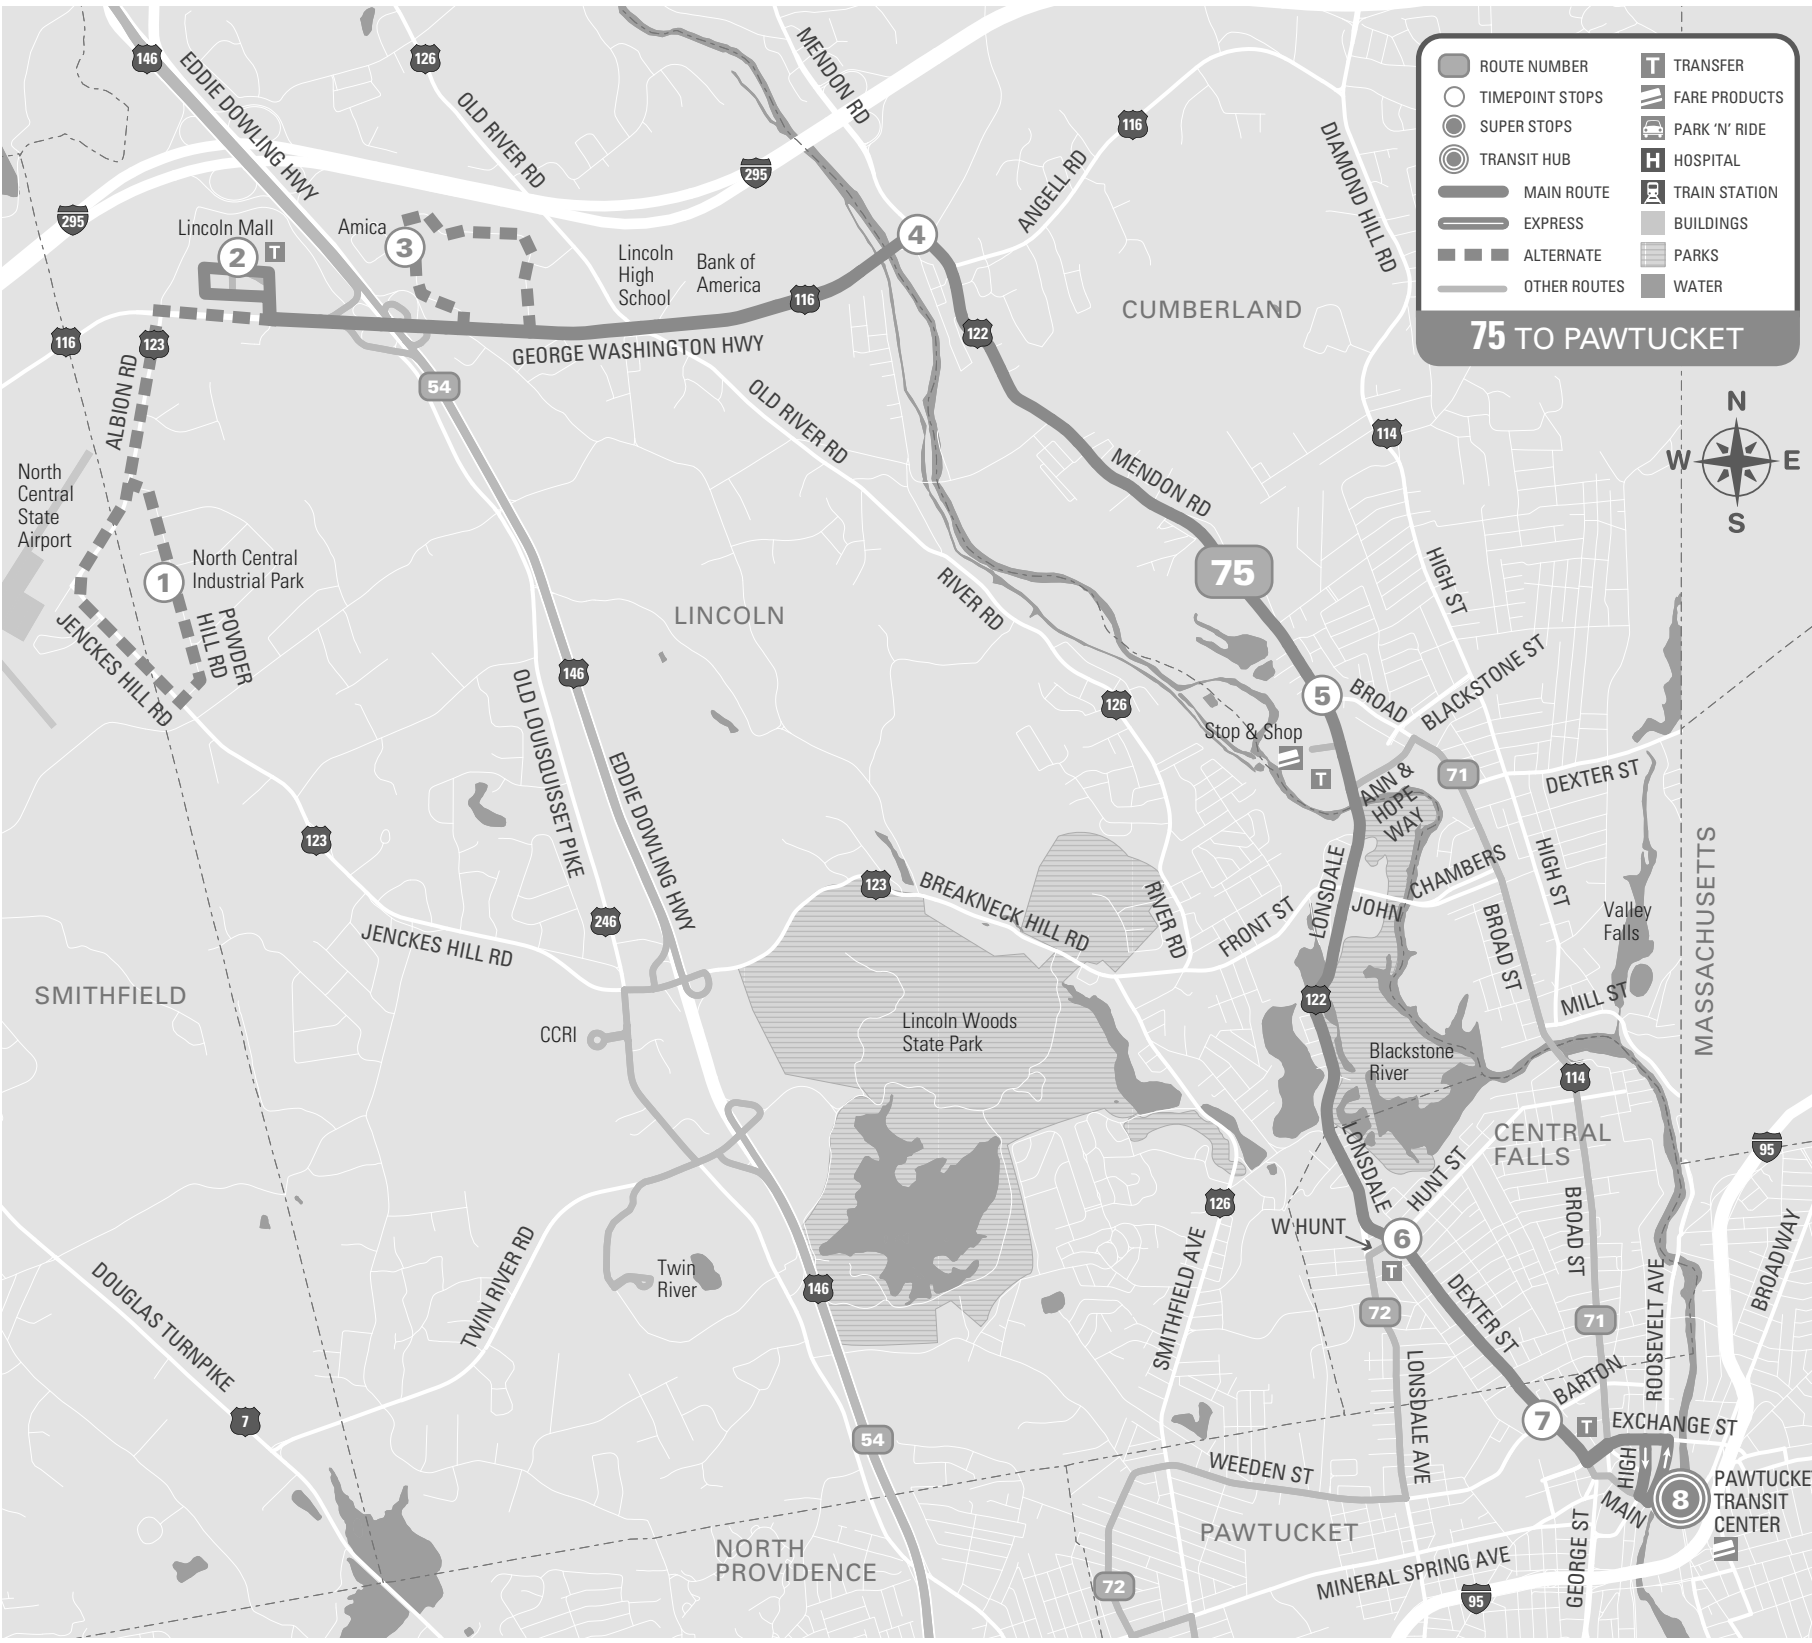

INFO
 Log on at RIPTA.COM

75 TO PAWTUCKET

Timepoint Stops	1 North Central Industrial Park	2 Lincoln Mall	3 Amica Insurance	4 Routes 116 & 122 (Wash. Hwy & Mendon)	5 Mendon & Broad	6 Dexter & Lonsdale	7 Dexter & Barton	8 PAWTUCKET TRANSIT CENTER
TRANSFER								
SUN / HOL AM	9:13	9:20	9:25	9:30	9:35	9:39
	10:20	10:27	10:32	10:37	10:42	10:46
	11:24	11:31	11:36	11:41	11:46	11:50
PM	12:31	12:38	12:43	12:48	12:53	12:57
	1:36	1:43	1:48	1:53	1:58	2:02
	2:43	2:50	2:55	3:00	3:05	3:09
	3:47	3:54	3:59	4:04	4:09	4:13

75 TO PAWTUCKET

Timepoint Stops	1 North Central Industrial Park	2 Lincoln Mall	3 Amica Insurance	4 Routes 116 & 122 (Wash. Hwy & Mendon)	5 Mendon & Broad	6 Dexter & Lonsdale	7 Dexter & Barton	8 PAWTUCKET TRANSIT CENTER
TRANSFER								
MONDAY TO FRIDAY AM	5:57	6:02	6:06
	6:50	6:57	7:04	7:10	7:16	7:21	7:25
	8:00	8:06	8:09	8:15	8:21	8:26	8:30
	9:15	9:22	9:28	9:34	9:39	9:43
	10:30	10:37	10:43	10:49	10:54	10:58
	11:45	11:52	11:58	12:04	12:09	12:13
PM	1:00	1:07	1:13	1:19	1:24	1:28
	2:05	2:12	2:18	2:24	2:29	2:33
	3:17	3:24	3:31	3:37	3:43	3:48	3:52
	4:38	4:48	4:54	5:00	5:05	5:09
	5:51	5:58	6:04	6:10	6:15	6:19
	6:58	7:05	7:11	7:17	7:22	7:26

(a) Trip serves Bank of America at 4:46pm

75 TO PAWTUCKET

Timepoint Stops	1 North Central Industrial Park	2 Lincoln Mall	3 Amica Insurance	4 Routes 116 & 122 (Wash. Hwy & Mendon)	5 Mendon & Broad	6 Dexter & Lonsdale	7 Dexter & Barton	8 PAWTUCKET TRANSIT CENTER
TRANSFER								
SATURDAY AM	7:41	7:48	7:54	8:00	8:05	8:09
	8:41	8:48	8:54	9:00	9:05	9:09
	9:41	9:48	9:54	10:00	10:05	10:09
	10:41	10:48	10:54	11:00	11:05	11:09
	11:41	11:48	11:54	12:00	12:05	12:09
	12:41	12:48	12:54	1:00	1:05	1:09
PM	1:41	1:48	1:54	2:00	2:05	2:09
	2:41	2:48	2:54	3:00	3:05	3:09
	3:41	3:48	3:54	4:00	4:05	4:09
	4:41	4:48	4:54	5:00	5:05	5:09
	5:41	5:48	5:54	6:00	6:05	6:09