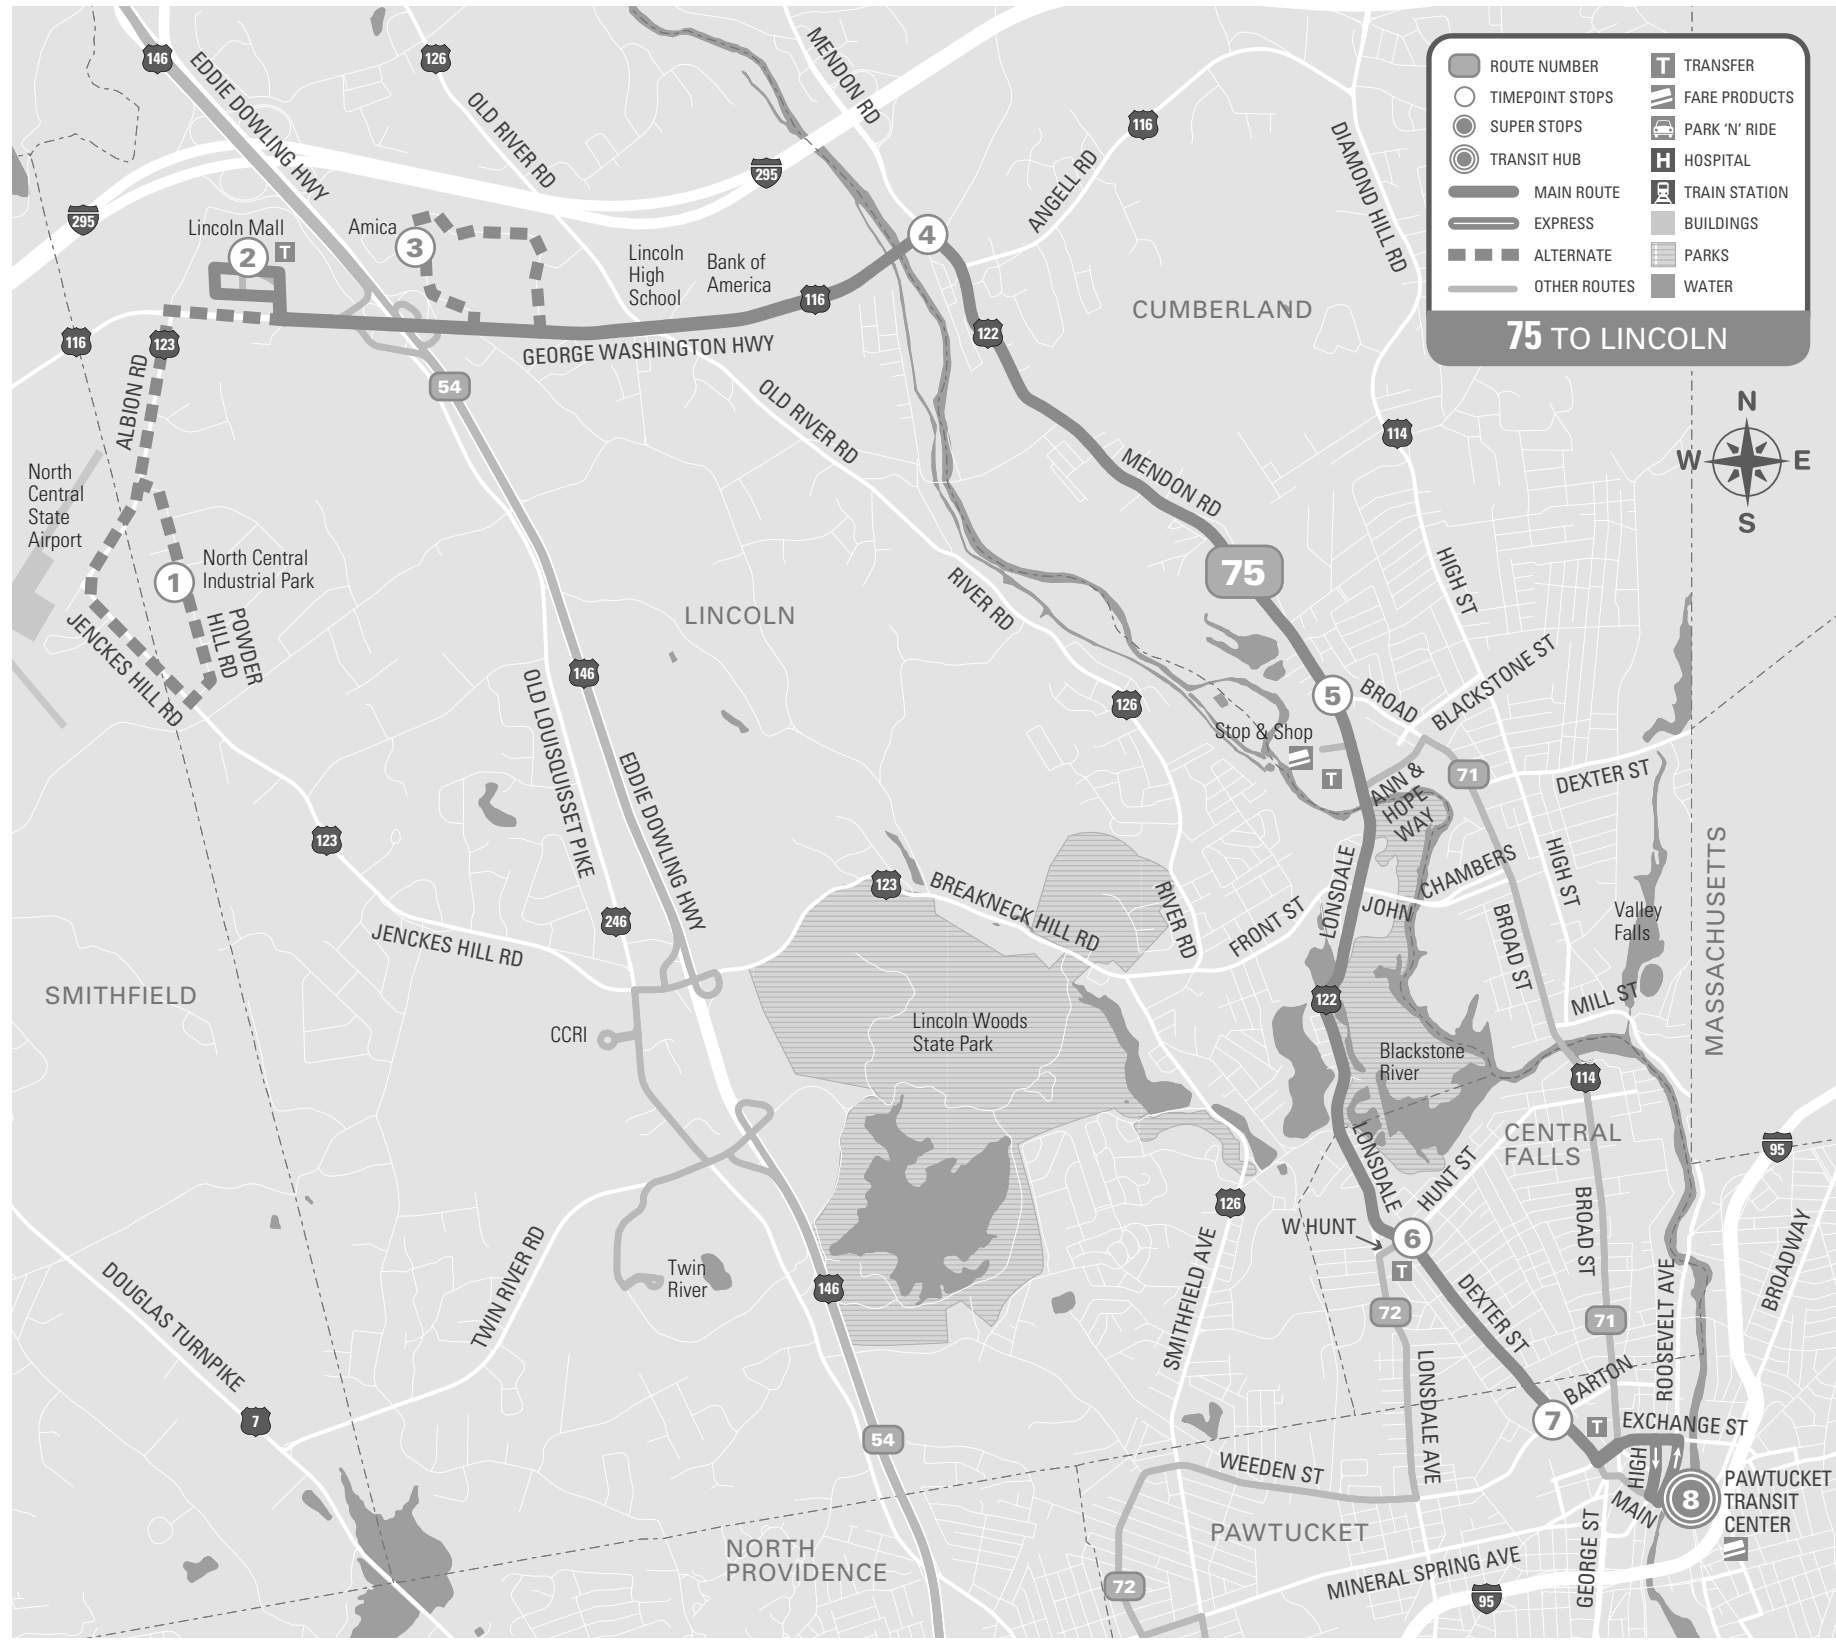

RIPTA Cash Fares*

Full Fare • Tarifa Básica.....	$2.00
Transfers • Transbordo.....	$1.00
Day Pass • Pase de día.....	$6.00
7 Day Pass • Pase de 7 días.....	$25.00
Monthly Pass • Pase Mensual.....	$70.00
10 Ride Pass (w/Transfer) •	
Pase de 10 Viajes (con transbordo).....	$20.00
Children under 5 ride free when accompanied by an adult	
Children 12 years of age and under must be accompanied by an adult	

2017 Holidays

RIPTA will operate Sunday / Holiday service on the following days:

- **New Year's Day** - Sunday, January 1
- **Dr. Martin Luther King, Jr. Day** - Monday, January 16
- **Memorial Day** - Monday, May 29
- **Independence Day** - Tuesday, July 4
- **Victory Day** - Monday, August 14
- **Labor Day** - Monday, September 4
- **Columbus Day** - Monday, October 9
- **Veterans' Day** - Saturday, November 11
- **Thanksgiving Day** - Thursday, November 23
- **Christmas Day** - Monday, December 25

RIPTA offers a Reduced Fare Bus Pass Program for Seniors, People with Disabilities, and Medicare Card Holders. Please visit www.ripta.com for details.

RIPTA ofrece un Pase de Tarifa Reducida a los Adultos Mayores, Personas con Discapacidades y cualquier persona con una una Tarjeta de Indentificación de Medicare. Para más información, visite www.ripta.com.

Bus Schedule Information •
Para información llame:
401-781-9400 or 401-747-3529 TDD
www.ripta.com

*Subject to change

75 TO LINCOLN

ROUTE NUMBER	TRANSFER
TIMEPOINT STOPS	FARE PRODUCTS
SUPER STOPS	PARK 'N' RIDE
TRANSIT HUB	HOSPITAL
MAIN ROUTE	BUILDINGS
EXPRESS	PARKS
ALTERNATE	WATER
OTHER ROUTES	

Timepoint Stops	PAWTUCKET								
	TRANSIT CENTER	Dexter & Barton	Dexter & Lonsdale	Mendon & Broad	Routes 116 & 122 (Wash. Hwy & Mendon)	Amica Insurance	Lincoln Mall	North Central Industrial Park	
MONDAY TO FRIDAY	AM	6:20	6:24	6:28	6:34	6:39	.....	.....	6:48
		7:29	7:34	7:39	7:45	7:51	.....	7:58	.....
		8:44	8:49	8:54	9:00	9:06	.....	9:13	.....
		9:59	10:04	10:09	10:15	10:21	.....	10:28	.....
		11:14	11:19	11:24	11:30	11:36	.....	11:43	.....
	PM	12:29	12:34	12:39	12:45	12:51	.....	12:58	.....
		1:42	1:47	1:52	1:58	2:04	.....	2:11	.....
		2:44	2:49	2:54	3:00	3:06	.....	.....	3:15
		4:05	4:10	4:15	4:21	4:27	4:30	4:36	.....
		5:20	5:25	5:30	5:36	5:42	.....	5:49	.....
6:30	6:34	6:38	6:44	6:49	.....	6:56	.....		

Timepoint Stops	PAWTUCKET								
	TRANSIT CENTER	Dexter & Barton	Dexter & Lonsdale	Mendon & Broad	Routes 116 & 122 (Wash. Hwy & Mendon)	Amica Insurance	Lincoln Mall	North Central Industrial Park	
SATURDAY	AM	7:10	7:15	7:20	7:26	7:32	.....	7:39	.....
		8:10	8:15	8:20	8:26	8:32	.....	8:39	.....
		9:10	9:15	9:20	9:26	9:32	.....	9:39	.....
		10:10	10:15	10:20	10:26	10:32	.....	10:39	.....
		11:10	11:15	11:20	11:26	11:32	.....	11:39	.....
	PM	12:10	12:15	12:20	12:26	12:32	.....	12:39	.....
		1:10	1:15	1:20	1:26	1:32	.....	1:39	.....
		2:10	2:15	2:20	2:26	2:32	.....	2:39	.....
		3:10	3:15	3:20	3:26	3:32	.....	3:39	.....
		4:10	4:15	4:20	4:26	4:32	.....	4:39	.....
5:10	5:15	5:20	5:26	5:32	.....	5:39	.....		

Timepoint Stops	PAWTUCKET								
	TRANSIT CENTER	Dexter & Barton	Dexter & Lonsdale	Mendon & Broad	Routes 116 & 122 (Wash. Hwy & Mendon)	Amica Insurance	Lincoln Mall	North Central Industrial Park	
SUN / HOL	AM	8:44	8:48	8:53	8:59	9:04	.....	9:11	.....
		9:51	9:55	10:00	10:06	10:11	.....	10:18	.....
		10:55	10:59	11:04	11:10	11:15	.....	11:22	.....
		12:02	12:06	12:11	12:17	12:22	.....	12:29	.....
		1:07	1:11	1:16	1:22	1:27	.....	1:34	.....
	PM	2:14	2:18	2:23	2:29	2:34	.....	2:41	.....
		3:18	3:22	3:27	3:33	3:38	.....	3:45	.....
		4:25	4:29	4:34	4:40	4:45	.....	4:52	.....

2017 Holidays

RIPTA will operate Sunday / Holiday service on the following days:

- **New Year's Day** - Sunday, January 1
- **Dr. Martin Luther King, Jr. Day** - Monday, January 16
- **Memorial Day** - Monday, May 29
- **Independence Day** - Tuesday, July 4
- **Victory Day** - Monday, August 14
- **Labor Day** - Monday, September 4
- **Columbus Day** - Monday, October 9
- **Veterans' Day** - Saturday, November 11
- **Thanksgiving Day** - Thursday, November 23
- **Christmas Day** - Monday, December 25