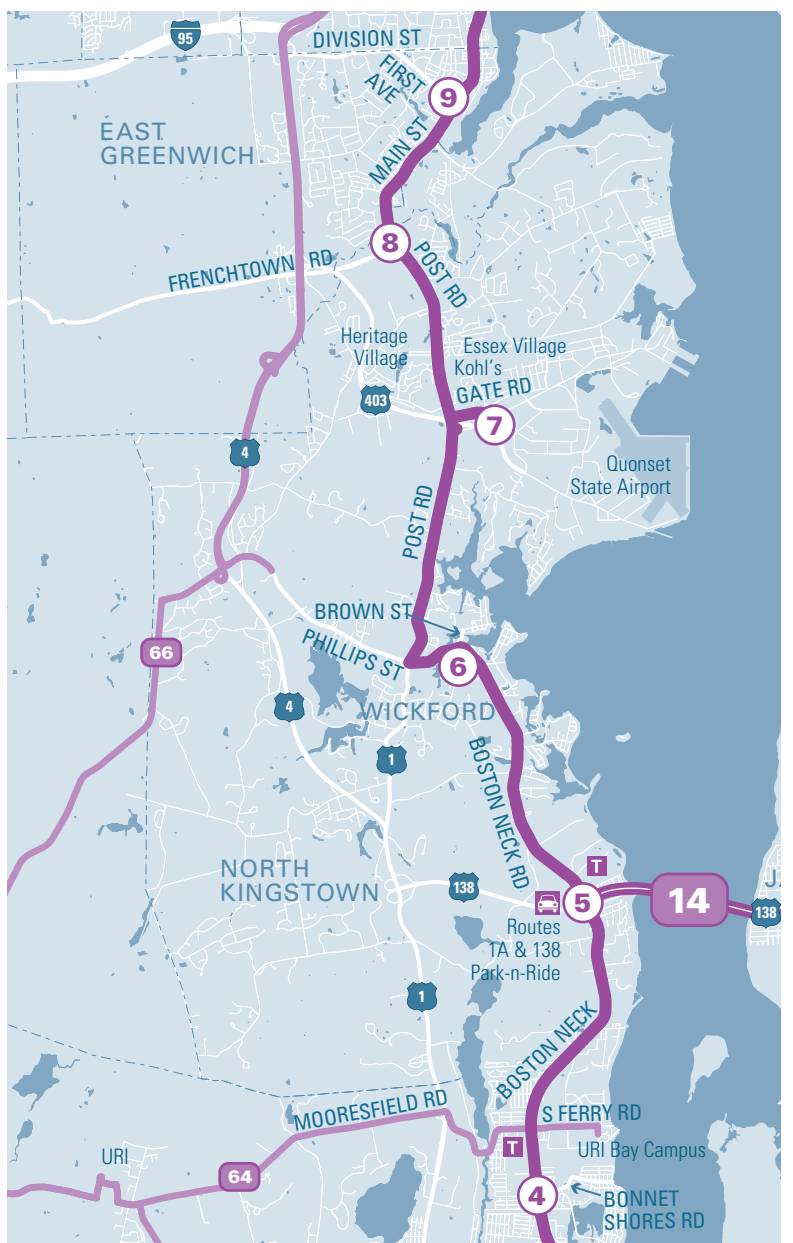

13	12	11	10	9	8	7	6	5	4	3	2	1	
		KENNEDY PLAZA Stop Z	T.F. Green Airport	Main & Post	Apponaug	First & Main	Post & Frenchtown	Kohl's at Gate Rd.	Brown & Phillips (Wickford)	Rte. 1A & 138 Park-n-Ride	Rte. 1A & Bonnet Shores Rd.	Narragansett Beach	Salt Pond Plaza	NEWPORT GATEWAY CENTER	
		HUB	1, 20	8	29						64		66	HUB	
MONDAY TO FRIDAY	AM	a	5:40	5:57	6:01	6:05	6:13	6:18	6:23	6:32	6:38	6:45	6:52	7:01	.....
		a	6:15	6:32	6:36	6:40	6:48	6:53	6:58	7:07	7:13	.....	.....	.....	7:34
		c	7:27	7:46	7:51	7:55	8:04	8:09	8:14	8:23	8:29	8:36	8:43	8:52	.....
		c	8:30	8:49	8:54	8:58	9:07	9:12	9:17	9:26	9:32	.....	.....	.....	9:47
		c	9:18	9:35	9:40	9:44	9:53	9:58	10:03	10:12	10:18	10:25	10:32	10:41	.....
		c	10:45	11:02	11:07	11:11	11:20	11:25	11:30	11:39	11:45	.....	.....	.....	12:00
		c	11:45	12:02	12:07	12:11	12:20	12:25	12:30	12:39	12:45	12:52	12:59	1:08	.....
	PM	c	12:50	1:07	1:12	1:16	1:25	1:30	1:35	1:44	1:50	.....	.....	.....	2:05
		c	1:55	2:12	2:17	2:21	2:30	2:35	2:40	2:49	2:55	3:02	3:09	3:18	.....
		c	2:52	3:09	3:14	3:18	3:27	3:32	3:37	3:46	3:52	.....	.....	.....	4:07
		c	4:05	4:24	4:29	4:33	4:42	4:47	4:52	5:01	5:07	5:14	5:21	5:30	.....
		x	4:40 PnR Stop	.....	Express	.....	5:05	5:10	5:15	5:24	5:30	5:37	5:44	5:53	.....
		d,x	5:10 PnR Stop	.....	Express	.....	.....	.....	.....	.....	5:45	.....	.....	.....	6:00
		x	5:12 PnR Stop	.....	Express	.....	5:37	5:42	5:47	5:56	6:02	6:09	6:16	6:25	.....
a	5:16	5:35	5:40	5:44	5:53	5:58	6:03	6:12	6:18	.....	.....	.....	6:39		
a	6:25	6:42	6:46	6:50	6:58	7:03	7:08	7:17	7:23	7:30	7:37	7:46	.....		
c	7:15	7:32	7:36	7:40	7:48	7:53	7:58	8:07	8:13	.....	.....	.....	8:28		

		13	12	11	10	9	8	7	6	5	4	3	2	1	
		KENNEDY PLAZA Stop Z	T.F. Green Airport	Main & Post	Apponaug	First & Main	Post & Frenchtown	Kohl's at Gate Rd.	Brown & Phillips (Wickford)	Rte. 1A & 138 Park-n-Ride	Rte. 1A & Bonnet Shores Rd.	Narragansett Beach	Salt Pond Plaza	NEWPORT GATEWAY CENTER	
		HUB	1, 20	8	29						64		66	HUB	
SATURDAY	AM	a	7:45	8:02	8:07	8:11	8:20	8:25	8:30	8:39	8:45	.....	.....	9:06	
		a	9:15	9:32	9:37	9:41	9:50	9:55	10:00	10:09	10:15	10:22	10:29	10:38	.....
		a	10:52	11:09	11:14	11:18	11:27	11:32	11:37	11:46	11:52	.....	.....	.....	12:13
	PM	a	12:25	12:42	12:47	12:51	1:00	1:05	1:10	1:19	1:25	1:32	1:39	1:48	.....
		a	1:59	2:16	2:21	2:25	2:34	2:39	2:44	2:53	2:59	.....	.....	.....	3:20
		a	3:35	3:52	3:57	4:01	4:10	4:15	4:20	4:29	4:35	4:42	4:49	4:58	.....
		a	5:06	5:23	5:28	5:32	5:41	5:46	5:51	6:00	6:06	.....	.....	.....	6:27

- (a) Trip serves Jamestown Ferry Landing 10 minutes before arriving at Newport Gateway Center
- (c) Trip serves Helm Street Exit in Jamestown UPON REQUEST and continues to Newport (1045a always)
- (d) Trip continues from Gateway Center in Newport operating local via Broadway - West Main Rd. ending at Two Mile Corner
- (x) Trip departs from Weybosset & Eddy Sts. serving lower Weybosset - Turk's Head - Exchange Terrace Stop X.

SUNDAY / HOLIDAY: No Service

2016 Holidays

RIPTA will operate Sunday/Holiday service on the following days: