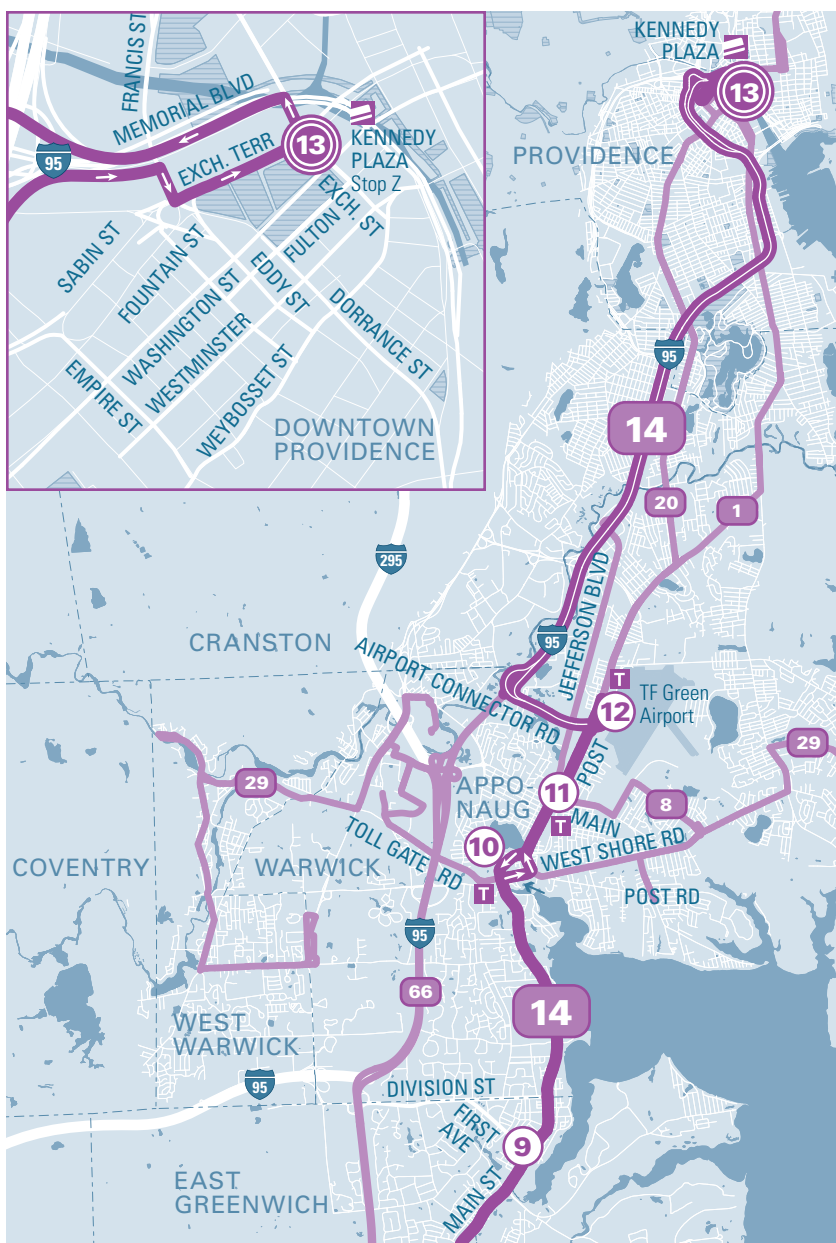

13	12	11	10	9	8	7	6	5	4	3	2	1	
		KENNEDY PLAZA Stop Z	T.F. Green Airport	Main & Post	Apponaug	First & Main	Post & Frenchtown	Kohl's at Gate Rd.	Brown & Phillips (Wickford)	Rte. 1A & 138 Park-n-Ride	Rte. 1A & Bonnet Shores Rd.	Narragansett Beach	Salt Pond Plaza	NEWPORT GATEWAY CENTER	
		HUB	1, 20	8	29						64		66	HUB	
MONDAY TO FRIDAY	AM	a	5:40	5:57	6:01	6:05	6:13	6:18	6:23	6:32	6:38	6:45	6:52	7:01	.....
		a	6:15	6:32	6:36	6:40	6:48	6:53	6:58	7:07	7:13	.....	.....	.....	7:34
		c	7:27	7:46	7:51	7:55	8:04	8:09	8:14	8:23	8:29	8:36	8:43	8:52	.....
		c	8:30	8:49	8:54	8:58	9:07	9:12	9:17	9:26	9:32	.....	.....	.....	9:47
		c	9:18	9:35	9:40	9:44	9:53	9:58	10:03	10:12	10:18	10:25	10:32	10:41	.....
		c	10:45	11:02	11:07	11:11	11:20	11:25	11:30	11:39	11:45	.....	.....	.....	12:00
		c	11:45	12:02	12:07	12:11	12:20	12:25	12:30	12:39	12:45	12:52	12:59	1:08	.....
	PM	c	12:50	1:07	1:12	1:16	1:25	1:30	1:35	1:44	1:50	.....	.....	.....	2:05
		c	1:55	2:12	2:17	2:21	2:30	2:35	2:40	2:49	2:55	3:02	3:09	3:18	.....
		c	2:52	3:09	3:14	3:18	3:27	3:32	3:37	3:46	3:52	.....	.....	.....	4:07
		c	4:05	4:24	4:29	4:33	4:42	4:47	4:52	5:01	5:07	5:14	5:21	5:30	.....
		x	4:40 PnR Stop	.....	Express	.....	5:05	5:10	5:15	5:24	5:30	5:37	5:44	5:53	.....
		d,x	5:10 PnR Stop	.....	Express	.....	.....	.....	.....	.....	5:45	.....	.....	.....	6:00
		x	5:12 PnR Stop	.....	Express	.....	5:37	5:42	5:47	5:56	6:02	6:09	6:16	6:25	.....
a	5:16	5:35	5:40	5:44	5:53	5:58	6:03	6:12	6:18	.....	.....	.....	6:39		
a	6:25	6:42	6:46	6:50	6:58	7:03	7:08	7:17	7:23	7:30	7:37	7:46	.....		
c	7:15	7:32	7:36	7:40	7:48	7:53	7:58	8:07	8:13	.....	.....	.....	8:28		

		13	12	11	10	9	8	7	6	5	4	3	2	1	
		KENNEDY PLAZA Stop Z	T.F. Green Airport	Main & Post	Apponaug	First & Main	Post & Frenchtown	Kohl's at Gate Rd.	Brown & Phillips (Wickford)	Rte. 1A & 138 Park-n-Ride	Rte. 1A & Bonnet Shores Rd.	Narragansett Beach	Salt Pond Plaza	NEWPORT GATEWAY CENTER	
		HUB	1, 20	8	29						64		66	HUB	
SATURDAY	AM	a	7:45	8:02	8:07	8:11	8:20	8:25	8:30	8:39	8:45	.....	.....	9:06	
		a	9:15	9:32	9:37	9:41	9:50	9:55	10:00	10:09	10:15	10:22	10:29	10:38	.....
		a	10:52	11:09	11:14	11:18	11:27	11:32	11:37	11:46	11:52	.....	.....	.....	12:13
	PM	a	12:25	12:42	12:47	12:51	1:00	1:05	1:10	1:19	1:25	1:32	1:39	1:48	.....
		a	1:59	2:16	2:21	2:25	2:34	2:39	2:44	2:53	2:59	.....	.....	.....	3:20
		a	3:35	3:52	3:57	4:01	4:10	4:15	4:20	4:29	4:35	4:42	4:49	4:58	.....
		a	5:06	5:23	5:28	5:32	5:41	5:46	5:51	6:00	6:06	.....	.....	.....	6:27

- (a) Trip serves Jamestown Ferry Landing 10 minutes before arriving at Newport Gateway Center
- (c) Trip serves Helm Street Exit in Jamestown UPON REQUEST and continues to Newport (1045a always)
- (d) Trip continues from Gateway Center in Newport operating local via Broadway - West Main Rd. ending at Two Mile Corner
- (x) Trip departs from Weybosset & Eddy Sts. serving lower Weybosset - Turk's Head - Exchange Terrace Stop X.

SUNDAY / HOLIDAY: No Service

2016 Holidays

RIPTA will operate Sunday/Holiday service on the following days: