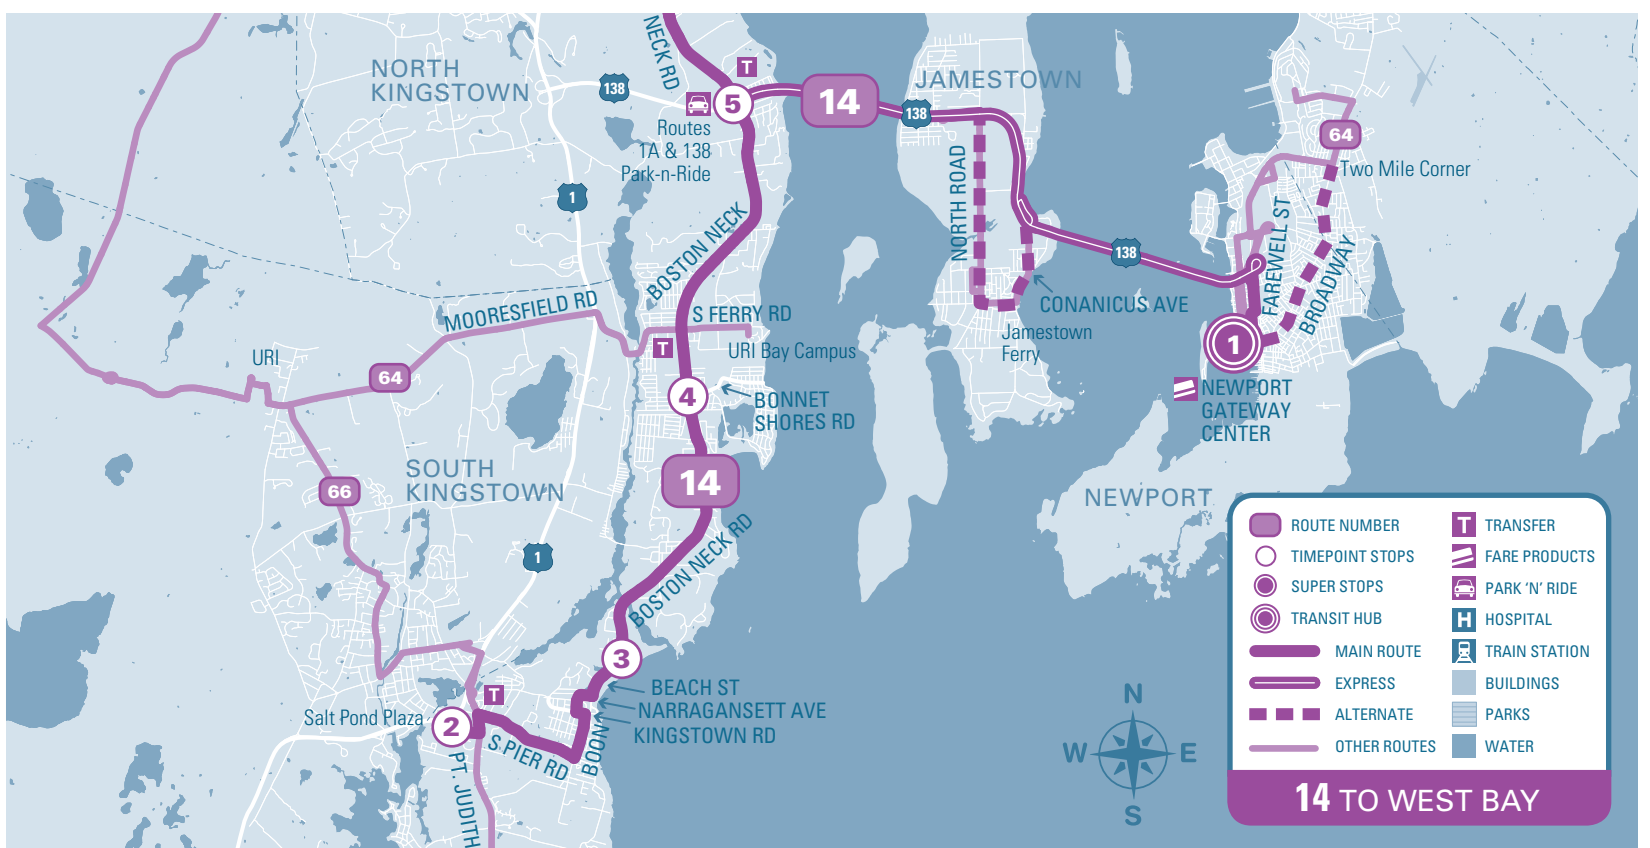

13	12	11	10	9	8	7	6	5	4	3	2	1	
		KENNEDY PLAZA Stop Z	T.F. Green Airport	Main & Post	Apponaug	First & Main	Post & Frenchtown	Kohl's at Gate Rd.	Brown & Phillips (Wickford)	Rte. 1A & 138 Park-n-Ride	Rte. 1A & Bonnet Shores Rd.	Narragansett Beach	Salt Pond Plaza	NEWPORT GATEWAY CENTER	
		HUB	1, 20	8	29						64		66	HUB	
MONDAY TO FRIDAY	AM	a	5:40	5:57	6:01	6:05	6:13	6:18	6:23	6:32	6:38	6:45	6:52	7:01	.....
		a	6:15	6:32	6:36	6:40	6:48	6:53	6:58	7:07	7:13	.....	.....	.....	7:34
		c	7:27	7:46	7:51	7:55	8:04	8:09	8:14	8:23	8:29	8:36	8:43	8:52	.....
		c	8:30	8:49	8:54	8:58	9:07	9:12	9:17	9:26	9:32	.....	.....	.....	9:47
		c	9:18	9:35	9:40	9:44	9:53	9:58	10:03	10:12	10:18	10:25	10:32	10:41	.....
		c	10:45	11:02	11:07	11:11	11:20	11:25	11:30	11:39	11:45	.....	.....	.....	12:00
		c	11:45	12:02	12:07	12:11	12:20	12:25	12:30	12:39	12:45	12:52	12:59	1:08	.....
	PM	c	12:50	1:07	1:12	1:16	1:25	1:30	1:35	1:44	1:50	.....	.....	.....	2:05
		c	1:55	2:12	2:17	2:21	2:30	2:35	2:40	2:49	2:55	3:02	3:09	3:18	.....
		c	2:52	3:09	3:14	3:18	3:27	3:32	3:37	3:46	3:52	.....	.....	.....	4:07
		c	4:05	4:24	4:29	4:33	4:42	4:47	4:52	5:01	5:07	5:14	5:21	5:30	.....
		x	4:40 PnR Stop	.....	Express	.....	5:05	5:10	5:15	5:24	5:30	5:37	5:44	5:53	.....
		d,x	5:10 PnR Stop	.....	Express	.....	.....	.....	.....	.....	5:45	.....	.....	.....	6:00
		x	5:12 PnR Stop	.....	Express	.....	5:37	5:42	5:47	5:56	6:02	6:09	6:16	6:25	.....
a	5:16	5:35	5:40	5:44	5:53	5:58	6:03	6:12	6:18	.....	.....	.....	6:39		
a	6:25	6:42	6:46	6:50	6:58	7:03	7:08	7:17	7:23	7:30	7:37	7:46	.....		
c	7:15	7:32	7:36	7:40	7:48	7:53	7:58	8:07	8:13	.....	.....	.....	8:28		

		13	12	11	10	9	8	7	6	5	4	3	2	1	
		KENNEDY PLAZA Stop Z	T.F. Green Airport	Main & Post	Apponaug	First & Main	Post & Frenchtown	Kohl's at Gate Rd.	Brown & Phillips (Wickford)	Rte. 1A & 138 Park-n-Ride	Rte. 1A & Bonnet Shores Rd.	Narragansett Beach	Salt Pond Plaza	NEWPORT GATEWAY CENTER	
		HUB	1, 20	8	29						64		66	HUB	
SATURDAY	AM	a	7:45	8:02	8:07	8:11	8:20	8:25	8:30	8:39	8:45	.....	.....	9:06	
		a	9:15	9:32	9:37	9:41	9:50	9:55	10:00	10:09	10:15	10:22	10:29	10:38	.....
		a	10:52	11:09	11:14	11:18	11:27	11:32	11:37	11:46	11:52	.....	.....	.....	12:13
	PM	a	12:25	12:42	12:47	12:51	1:00	1:05	1:10	1:19	1:25	1:32	1:39	1:48	.....
		a	1:59	2:16	2:21	2:25	2:34	2:39	2:44	2:53	2:59	.....	.....	.....	3:20
		a	3:35	3:52	3:57	4:01	4:10	4:15	4:20	4:29	4:35	4:42	4:49	4:58	.....
		a	5:06	5:23	5:28	5:32	5:41	5:46	5:51	6:00	6:06	.....	.....	.....	6:27

- (a) Trip serves Jamestown Ferry Landing 10 minutes before arriving at Newport Gateway Center
- (c) Trip serves Helm Street Exit in Jamestown UPON REQUEST and continues to Newport (1045a always)
- (d) Trip continues from Gateway Center in Newport operating local via Broadway - West Main Rd. ending at Two Mile Corner
- (x) Trip departs from Weybosset & Eddy Sts. serving lower Weybosset - Turk's Head - Exchange Terrace Stop X.

SUNDAY / HOLIDAY: No Service

2016 Holidays

RIPTA will operate Sunday/Holiday service on the following days: