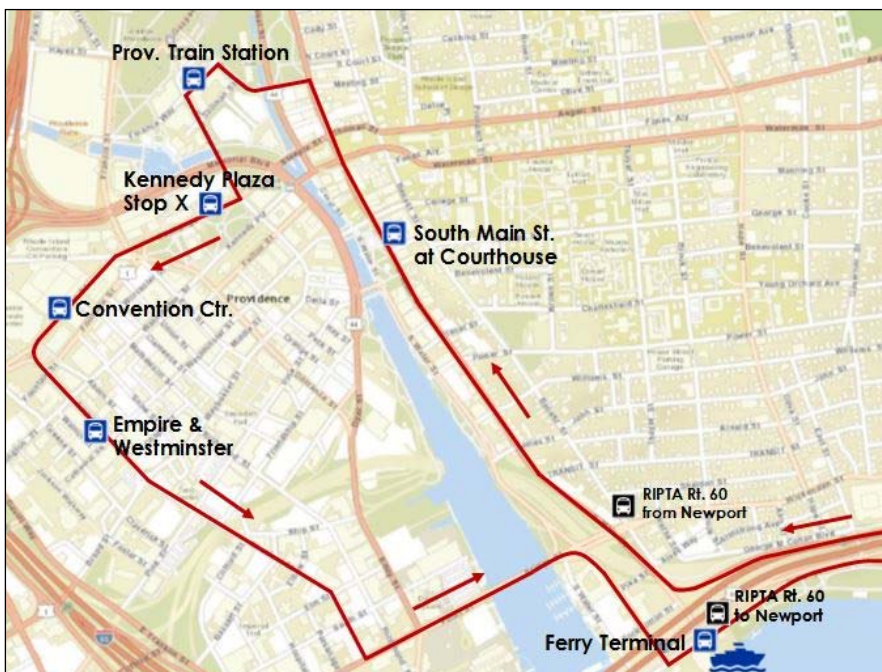

RIPTA Route #60 operates daily between Kennedy Plaza in Providence and the Newport Gateway Center

Closest Newport-bound Route #60 stop to 25 India Street ferry dock

Closest Route #60 stop from Newport to 25 India Street ferry dock

FERRY	BUS				
Ferry Arrives	5	4	3	2	1
	Ferry Terminal	South Main	Prov. Train Station	Kennedy Plaza (X Stop)	Convention Center
12:00 PM	12:16 PM	12:19 PM	12:28 PM	12:30 PM	12:31 PM
3:00 PM	3:16 PM	3:19 PM	3:28 PM	3:30 PM	3:31 PM
7:30 PM	7:46 PM	7:49 PM	7:57 PM	7:59 PM	8:00 PM
10:15 PM	10:30 PM	10:33 PM	10:41 PM	10:43 PM	10:44 PM

Peak Saturday & Sunday Schedule (6/1/2019-9/1/2019), Excluding Holidays

To Providence Ferry Terminal

From Providence Ferry Terminal

BUS					FERRY
1	2	3	4	5	Ferry Departs
Prov. Train Station	Kennedy Plaza (X Stop)	Convention Center	Empire & Westminster	Ferry Terminal	
9:03 AM	9:05 AM	9:06 AM	9:07 AM	9:15 AM	9:30 AM
12:03 PM	12:05 PM	12:06 PM	12:07 PM	12:15 PM	12:30 PM
2:48 PM	2:50 PM	2:51 PM	2:52 PM	3:00 PM	3:30 PM
7:33 PM	7:35 PM	7:36 PM	7:37 PM	7:45 PM	8:00 PM